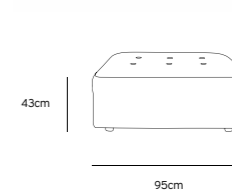

Product length/depth: 95cm  
Product width: 97cm  
Product height: 74cm  
Seat height: 43cm

/NEW

VINT COUCH ELEMENT MIDDLE | CORDUROY VELVET AGED GOLD MZM4937

Product length/depth: 88cm  
Product width: 97cm  
Product height: 74cm  
Seat height: 43cm