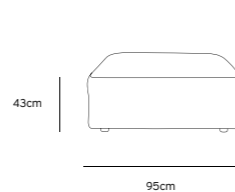

/NEW
JAX COUCH ELEMENT HOCKER | ROYAL VELVET, BLUE
MZM4967

Product length/depth: 95cm
Product width: 95cm
Product height: 43cm