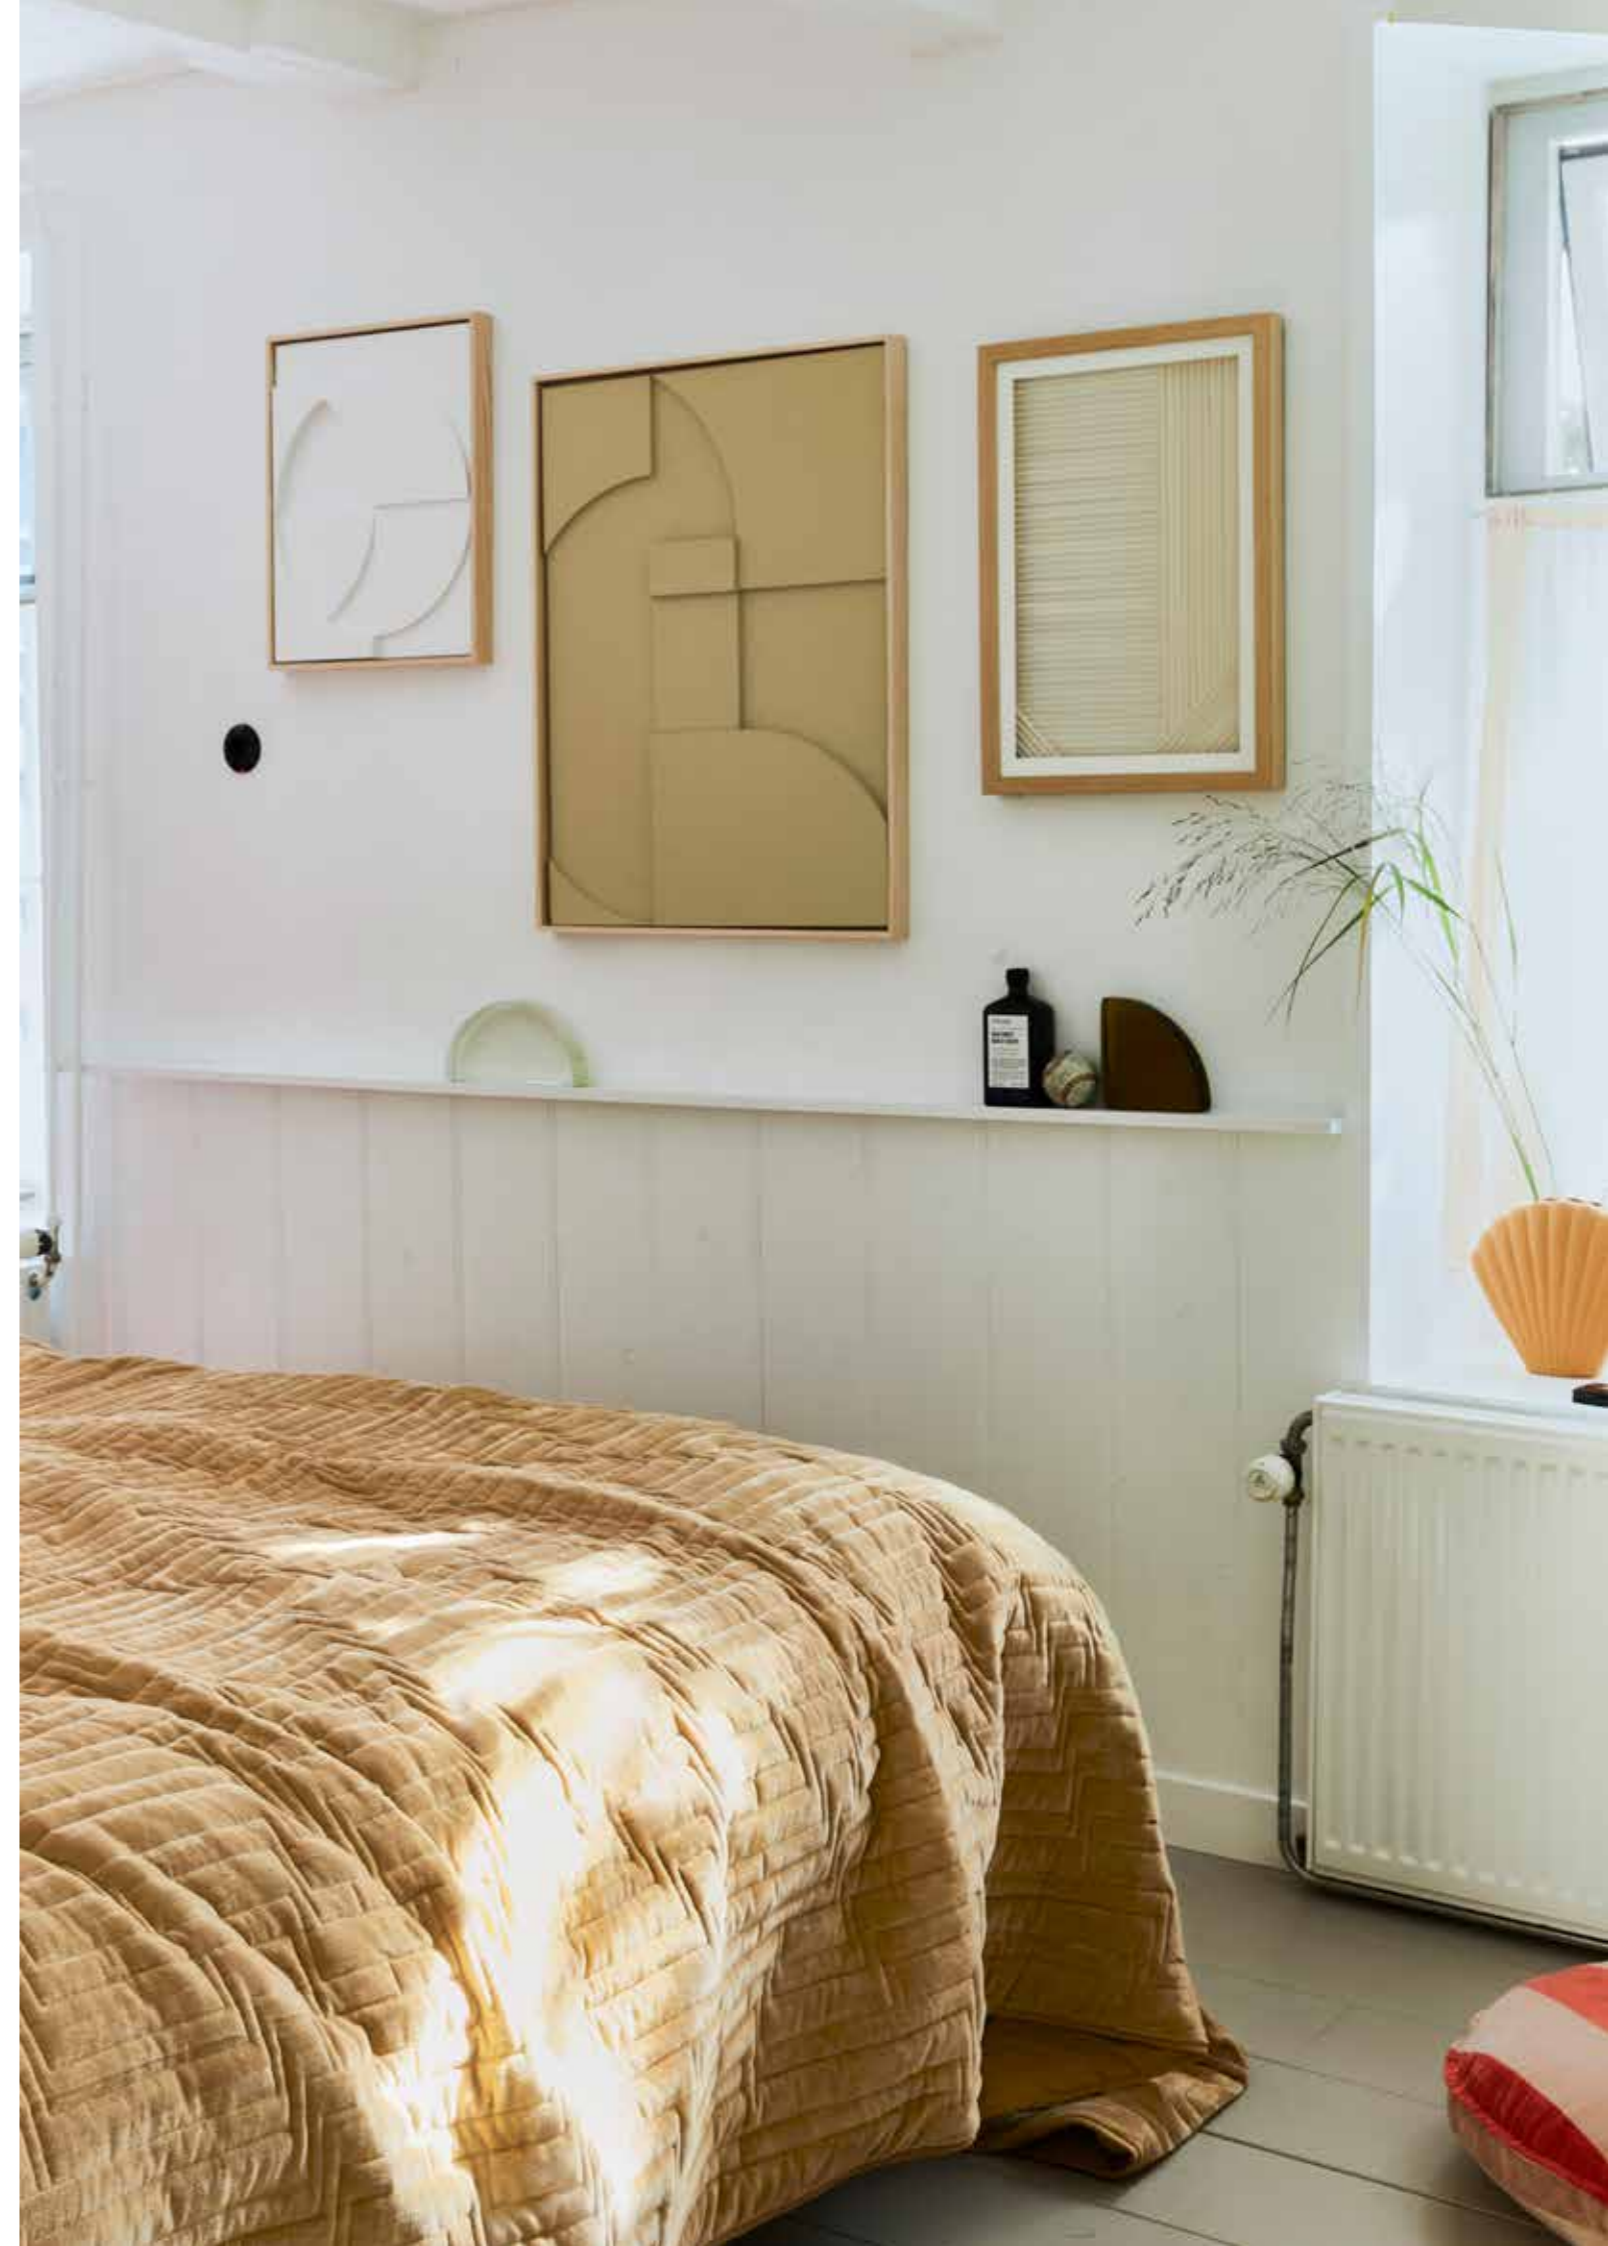

GLASS OBJECT MUSTARD
AOA9992
14x3x15cm

GLASS OBJECT CLEAR
AOA9994
24x5x11cm

FRAMED RELIEF ART PANEL WHITE C
AWD8924
43x4x53cm
/NEW

QUILTED COTTON VELVET BEDSPREAD SOFT YELLOW
TTS1033
240x260cm
/NEW

STRIPED VELVET SEAT CUSHION ROUND RED/PINK
TKU2127
60x60x5cm
/NEW

OTHER ITEMS PHOTO:

- **/NEW** Framed relief art panel sand A | AWD8929 | 63x4x83cm
- **/NEW** Layered paper art frame A | AWD8913 | 42x4x60cm
- Ceramic shell vase terra L | ACE6840 | 24,8x9x20,8cm