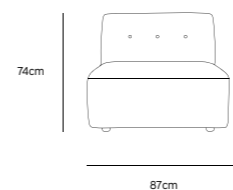

/NEW

VINT COUCH ELEMENT MIDDLE | CORDUROY VELVET AGED GOLD MZM4937

Product length/depth: 88cm
Product width: 97cm
Product height: 74cm
Seat height: 43cm