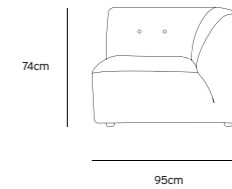

/NEW

VINT COUCH ELEMENT RIGHT | CORDUROY VELVET AGED GOLD MZM4936

Product length/depth: 95cm
Product width: 97cm
Product height: 74cm
Seat height: 43cm