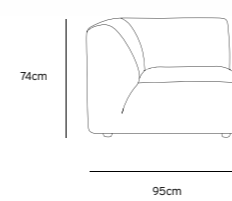

**/NEW**

**JAX COUCH ELEMENT ROUND | TED, STONE**  
**MZM4954**

Product length/depth: 150cm  
Product width: 95cm  
Product height: 74cm  
Seat height: 43cm

**/NEW**

**JAX COUCH ELEMENT ANGLE | TED, STONE**  
**MZM4952**

Product length/depth: 95cm  
Product width: 95cm  
Product height: 74cm  
Seat height: 43cm

**/NEW**

**JAX COUCH ELEMENT LEFT | TED, STONE**  
**MZM4949**

Product length/depth: 95cm  
Product width: 95cm  
Product height: 74cm  
Seat height: 43cm

**/NEW**

**JAX COUCH ELEMENT RIGHT | TED, STONE**  
**MZM4950**

Product length/depth: 95cm  
Product width: 95cm  
Product height: 74cm  
Seat height: 43cm

**/NEW**

**JAX COUCH ELEMENT MIDDLE | TED, STONE**  
**MZM4951**