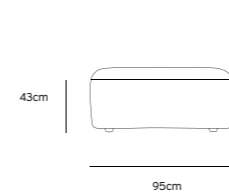

/NEW
JAX COUCH ELEMENT HOCKER SMALL | ROYAL VELVET, BLUE
MZM4974