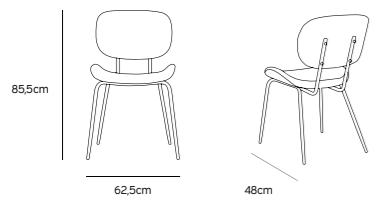

**DINING CHAIR VELVET SAND  
MSK3703**

Product length/depth: 48cm  
 Product width: 62,5cm  
 Product height: 85,5cm  
 Seat height: 44cm  
 Seat depth: 44,5cm

**DINING CHAIR RIB BLACK  
MSK3705**

Product length/depth: 48cm  
 Product width: 62,5cm  
 Product height: 85,5cm  
 Seat height: 44cm  
 Seat depth: 44,5cm