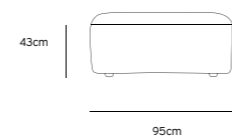

Product length/depth: 95cm  
Product width: 95cm  
Product height: 74cm  
Seat height: 43cm

**/NEW**

**JAX COUCH ELEMENT LEFT | TED, STONE**  
**MZM4949**

Product length/depth: 95cm  
Product width: 95cm  
Product height: 74cm  
Seat height: 43cm

**/NEW**

**JAX COUCH ELEMENT RIGHT | TED, STONE**  
**MZM4950**

Product length/depth: 95cm  
Product width: 95cm  
Product height: 74cm  
Seat height: 43cm

**/NEW**

**JAX COUCH ELEMENT MIDDLE | TED, STONE**  
**MZM4951**

Product length/depth: 95cm  
Product width: 87cm  
Product height: 74cm  
Seat height: 43cm

**/NEW**

**JAX COUCH ELEMENT HOCKER | TED, STONE**  
**MZM4953**

Product length/depth: 95cm  
Product width: 95cm  
Product height: 43cm