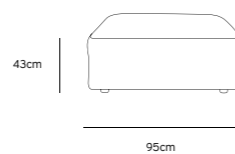

Product length/depth: 95cm  
Product width: 95cm  
Product height: 74cm  
Seat height: 43cm

**/NEW**

**JAX COUCH ELEMENT LEFT | TED, STONE**  
**MZM4949**

Product length/depth: 95cm  
Product width: 95cm  
Product height: 74cm  
Seat height: 43cm

**/NEW**

**JAX COUCH ELEMENT RIGHT | TED, STONE**  
**MZM4950**

Product length/depth: 95cm  
Product width: 95cm  
Product height: 74cm  
Seat height: 43cm

**/NEW**

**JAX COUCH ELEMENT MIDDLE | TED, STONE**  
**MZM4951**

Product length/depth: 95cm  
Product width: 87cm  
Product height: 74cm  
Seat height: 43cm

**/NEW**

**JAX COUCH ELEMENT HOCKER | TED, STONE**  
**MZM4953**

Product length/depth: 95cm  
Product width: 95cm  
Product height: 43cm