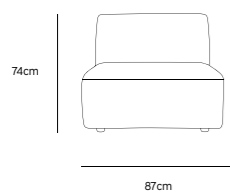

**FOOTED POT EARTHENWARE CREAM**  
ACE6961  
42x42x43cm

**/NEW**

**METAL SIDE TABLE ROUND CREAM**  
MTA2848  
40x40x45cm

**/NEW**

**/NEW**  
**JAX COUCH ELEMENT ROUND | ROYAL VELVET, BLUE**  
**MZM4968**

Product length/depth: 150cm  
 Product width: 95cm  
 Product height: 74cm  
 Seat height: 43cm

**/NEW**  
**JAX COUCH ELEMENT ANGLE | ROYAL VELVET, BLUE**  
**MZM4966**

Product length/depth: 95cm  
 Product width: 95cm  
 Product height: 74cm  
 Seat height: 43cm

**/NEW**  
**JAX COUCH ELEMENT LEFT | ROYAL VELVET, BLUE**  
**MZM4963**

Product length/depth: 95cm  
 Product width: 95cm  
 Product height: 74cm  
 Seat height: 43cm

**/NEW**  
**JAX COUCH ELEMENT RIGHT | ROYAL VELVET, BLUE**  
**MZM4964**

Product length/depth: 95cm  
 Product width: 95cm  
 Product height: 74cm  
 Seat height: 43cm