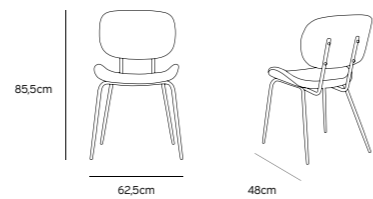

**DINING CHAIR VELVET SAND  
MSK3703**

Product length/depth: 48cm  
 Product width: 62,5cm  
 Product height: 85,5cm  
 Seat height: 44cm  
 Seat depth: 44,5cm

**DINING CHAIR RIB BLACK  
MSK3705**

Product length/depth: 48cm  
 Product width: 62,5cm  
 Product height: 85,5cm  
 Seat height: 44cm  
 Seat depth: 44,5cm