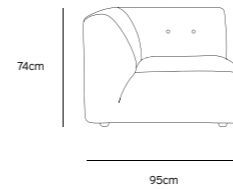

/NEW

VINT COUCH ELEMENT LEFT | CORDUROY VELVET AGED GOLD MZM4935

Product length/depth: 95cm
Product width: 97cm
Product height: 74cm
Seat height: 43cm