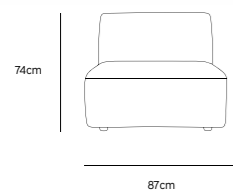

**/NEW**

**JAX COUCH ELEMENT ROUND | TED, STONE**  
**MZM4954**

Product length/depth: 150cm  
Product width: 95cm  
Product height: 74cm  
Seat height: 43cm

**/NEW**

**JAX COUCH ELEMENT ANGLE | TED, STONE**  
**MZM4952**

Product length/depth: 95cm  
Product width: 95cm  
Product height: 74cm  
Seat height: 43cm

**/NEW**

**JAX COUCH ELEMENT LEFT | TED, STONE**  
**MZM4949**

Product length/depth: 95cm  
Product width: 95cm  
Product height: 74cm  
Seat height: 43cm

**/NEW**

**JAX COUCH ELEMENT RIGHT | TED, STONE**  
**MZM4950**

Product length/depth: 95cm  
Product width: 95cm  
Product height: 74cm  
Seat height: 43cm

**/NEW**

**JAX COUCH ELEMENT MIDDLE | TED, STONE**  
**MZM4951**

Product length/depth: 95cm  
Product width: 87cm  
Product height: 74cm  
Seat height: 43cm

**/NEW**

**JAX COUCH ELEMENT HOCKER | TED, STONE**  
**MZM4953**

Product length/depth: 95cm  
Product width: 95cm  
Product height: 43cm