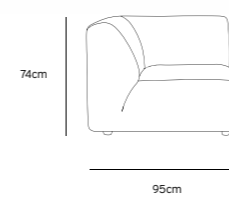

Product length/depth: 150cm
Product width: 95cm
Product height: 74cm
Seat height: 43cm

/NEW

JAX COUCH ELEMENT ANGLE | TED, STONE
MZM4952

Product length/depth: 95cm
Product width: 95cm
Product height: 74cm
Seat height: 43cm

/NEW

JAX COUCH ELEMENT LEFT | TED, STONE
MZM4949

Product length/depth: 95cm
Product width: 95cm
Product height: 74cm
Seat height: 43cm

/NEW

JAX COUCH ELEMENT RIGHT | TED, STONE
MZM4950

Product length/depth: 95cm
Product width: 95cm
Product height: 74cm
Seat height: 43cm