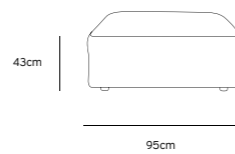

Product length/depth: 150cm
Product width: 95cm
Product height: 74cm
Seat height: 43cm

/NEW

JAX COUCH ELEMENT ANGLE | TED, STONE
MZM4952

Product length/depth: 95cm
Product width: 95cm
Product height: 74cm
Seat height: 43cm

/NEW

JAX COUCH ELEMENT LEFT | TED, STONE
MZM4949

Product length/depth: 95cm
Product width: 95cm
Product height: 74cm
Seat height: 43cm

/NEW

JAX COUCH ELEMENT RIGHT | TED, STONE
MZM4950

Product length/depth: 95cm
Product width: 95cm
Product height: 74cm
Seat height: 43cm

/NEW

JAX COUCH ELEMENT MIDDLE | TED, STONE
MZM4951

Product length/depth: 95cm
Product width: 87cm
Product height: 74cm
Seat height: 43cm

/NEW

JAX COUCH ELEMENT HOCKER | TED, STONE
MZM4953

Product length/depth: 95cm
Product width: 95cm
Product height: 43cm