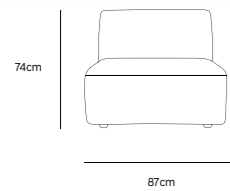

Product length/depth: 150cm
Product width: 95cm
Product height: 74cm
Seat height: 43cm

/NEW

JAX COUCH ELEMENT ANGLE | TED, STONE
MZM4952

Product length/depth: 95cm
Product width: 95cm
Product height: 74cm
Seat height: 43cm

/NEW

JAX COUCH ELEMENT LEFT | TED, STONE
MZM4949

Product length/depth: 95cm
Product width: 95cm
Product height: 74cm
Seat height: 43cm

/NEW

JAX COUCH ELEMENT RIGHT | TED, STONE
MZM4950

Product length/depth: 95cm
Product width: 95cm
Product height: 74cm
Seat height: 43cm

/NEW

JAX COUCH ELEMENT MIDDLE | TED, STONE
MZM4951

Product length/depth: 95cm
Product width: 87cm
Product height: 74cm
Seat height: 43cm

/NEW

JAX COUCH ELEMENT HOCKER | TED, STONE
MZM4953

Product length/depth: 95cm
Product width: 95cm
Product height: 43cm