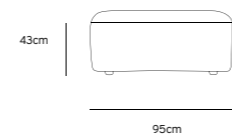

/NEW

JAX COUCH ELEMENT LEFT | TED, STONE
MZM4949

Product length/depth: 95cm
Product width: 95cm
Product height: 74cm
Seat height: 43cm

/NEW

JAX COUCH ELEMENT RIGHT | TED, STONE
MZM4950

Product length/depth: 95cm
Product width: 95cm
Product height: 74cm
Seat height: 43cm

/NEW

JAX COUCH ELEMENT MIDDLE | TED, STONE
MZM4951

Product length/depth: 95cm
Product width: 87cm
Product height: 74cm
Seat height: 43cm

/NEW

JAX COUCH ELEMENT HOCKER | TED, STONE
MZM4953

Product length/depth: 95cm
Product width: 95cm
Product height: 43cm