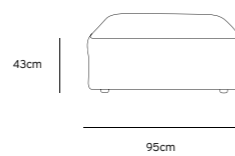

/NEW

JAX COUCH ELEMENT HOCKER | TED, STONE
MZM4953

Product length/depth: 95cm
Product width: 95cm
Product height: 43cm