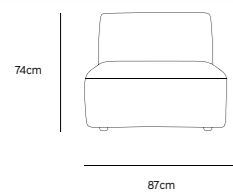

/NEW

JAX COUCH ELEMENT ROUND | TED, STONE
MZM4954

Product length/depth: 150cm
Product width: 95cm
Product height: 74cm
Seat height: 43cm

/NEW

JAX COUCH ELEMENT ANGLE | TED, STONE
MZM4952

Product length/depth: 95cm
Product width: 95cm
Product height: 74cm
Seat height: 43cm

/NEW

JAX COUCH ELEMENT LEFT | TED, STONE
MZM4949

Product length/depth: 95cm
Product width: 95cm
Product height: 74cm
Seat height: 43cm

/NEW

JAX COUCH ELEMENT RIGHT | TED, STONE
MZM4950

Product length/depth: 95cm
Product width: 95cm
Product height: 74cm
Seat height: 43cm

/NEW

JAX COUCH ELEMENT MIDDLE | TED, STONE
MZM4951

Product length/depth: 95cm
Product width: 87cm
Product height: 74cm
Seat height: 43cm

/NEW

JAX COUCH ELEMENT HOCKER | TED, STONE
MZM4953

Product length/depth: 95cm
Product width: 95cm
Product height: 43cm