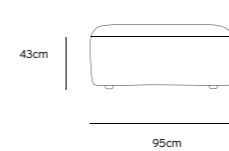

/NEW
JAX COUCH ELEMENT HOCKER SMALL | ROYAL VELVET, BLUE
MZM4974

Product length/depth: 150cm
Product width: 95cm
Product height: 74cm
Seat height: 43cm

Product length/depth: 95cm
Product width: 95cm
Product height: 74cm
Seat height: 43cm

Product length/depth: 95cm
Product width: 95cm
Product height: 74cm
Seat height: 43cm

Product length/depth: 95cm
Product width: 95cm
Product height: 74cm
Seat height: 43cm