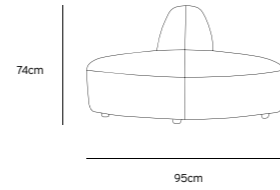

/NEW

/NEW
JAX COUCH ELEMENT ROUND | ROYAL VELVET, BLUE
MZM4968

Product length/depth: 150cm
 Product width: 95cm
 Product height: 74cm
 Seat height: 43cm

/NEW
JAX COUCH ELEMENT ANGLE | ROYAL VELVET, BLUE
MZM4966