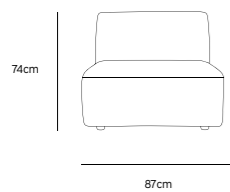

Product length/depth: 150cm
Product width: 95cm
Product height: 74cm
Seat height: 43cm

Product length/depth: 95cm
Product width: 95cm
Product height: 74cm
Seat height: 43cm

Product length/depth: 95cm
Product width: 95cm
Product height: 74cm
Seat height: 43cm

Product length/depth: 95cm
Product width: 95cm
Product height: 74cm
Seat height: 43cm

/NEW
JAX COUCH ELEMENT MIDDLE | ROYAL VELVET, BLUE
MZM4965