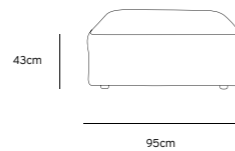

/NEW
JAX COUCH ELEMENT HOCKER | ROYAL VELVET, BLUE
MZM4967

Product length/depth: 150cm
Product width: 95cm
Product height: 74cm
Seat height: 43cm

Product length/depth: 95cm
Product width: 95cm
Product height: 74cm
Seat height: 43cm

Product length/depth: 95cm
Product width: 95cm
Product height: 74cm
Seat height: 43cm

Product length/depth: 95cm
Product width: 95cm
Product height: 74cm
Seat height: 43cm