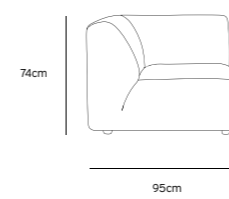

/NEW

/NEW
JAX COUCH ELEMENT ROUND | ROYAL VELVET, BLUE
MZM4968

Product length/depth: 150cm
 Product width: 95cm
 Product height: 74cm
 Seat height: 43cm

/NEW
JAX COUCH ELEMENT ANGLE | ROYAL VELVET, BLUE
MZM4966