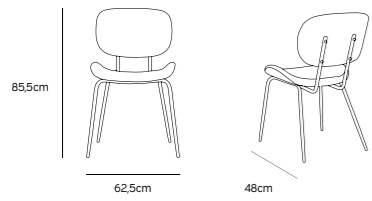

MSK3702

Product length/depth: 48cm
 Product width: 62,5cm
 Product height: 85,5cm
 Seat height: 44cm
 Seat depth: 44,5cm

DINING CHAIR VELVET SAND

MSK3703

Product length/depth: 48cm
 Product width: 62,5cm
 Product height: 85,5cm
 Seat height: 44cm
 Seat depth: 44,5cm