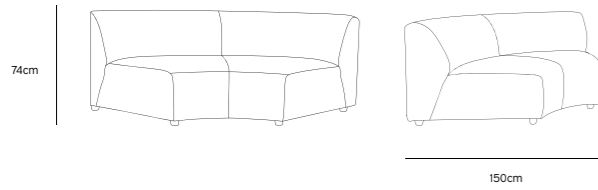

/NEW

/NEW
JAX COUCH ELEMENT ROUND | ROYAL VELVET, BLUE
MZM4968

Product length/depth: 150cm
 Product width: 95cm
 Product height: 74cm
 Seat height: 43cm

/NEW
JAX COUCH ELEMENT ANGLE | ROYAL VELVET, BLUE
MZM4966