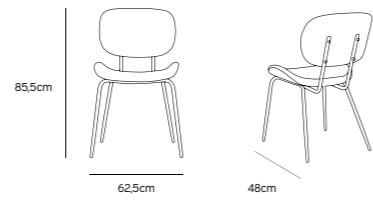

MSK3702

Product length/depth: 48cm
 Product width: 62,5cm
 Product height: 85,5cm
 Seat height: 44cm
 Seat depth: 44,5cm

DINING CHAIR VELVET SAND

MSK3703

Product length/depth: 48cm
 Product width: 62,5cm
 Product height: 85,5cm
 Seat height: 44cm
 Seat depth: 44,5cm