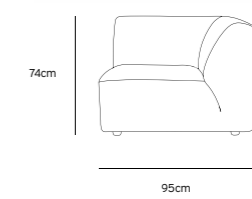

/NEW

/NEW
JAX COUCH ELEMENT ROUND | ROYAL VELVET, BLUE
MZM4968

Product length/depth: 150cm
 Product width: 95cm
 Product height: 74cm
 Seat height: 43cm

/NEW
JAX COUCH ELEMENT ANGLE | ROYAL VELVET, BLUE
MZM4966