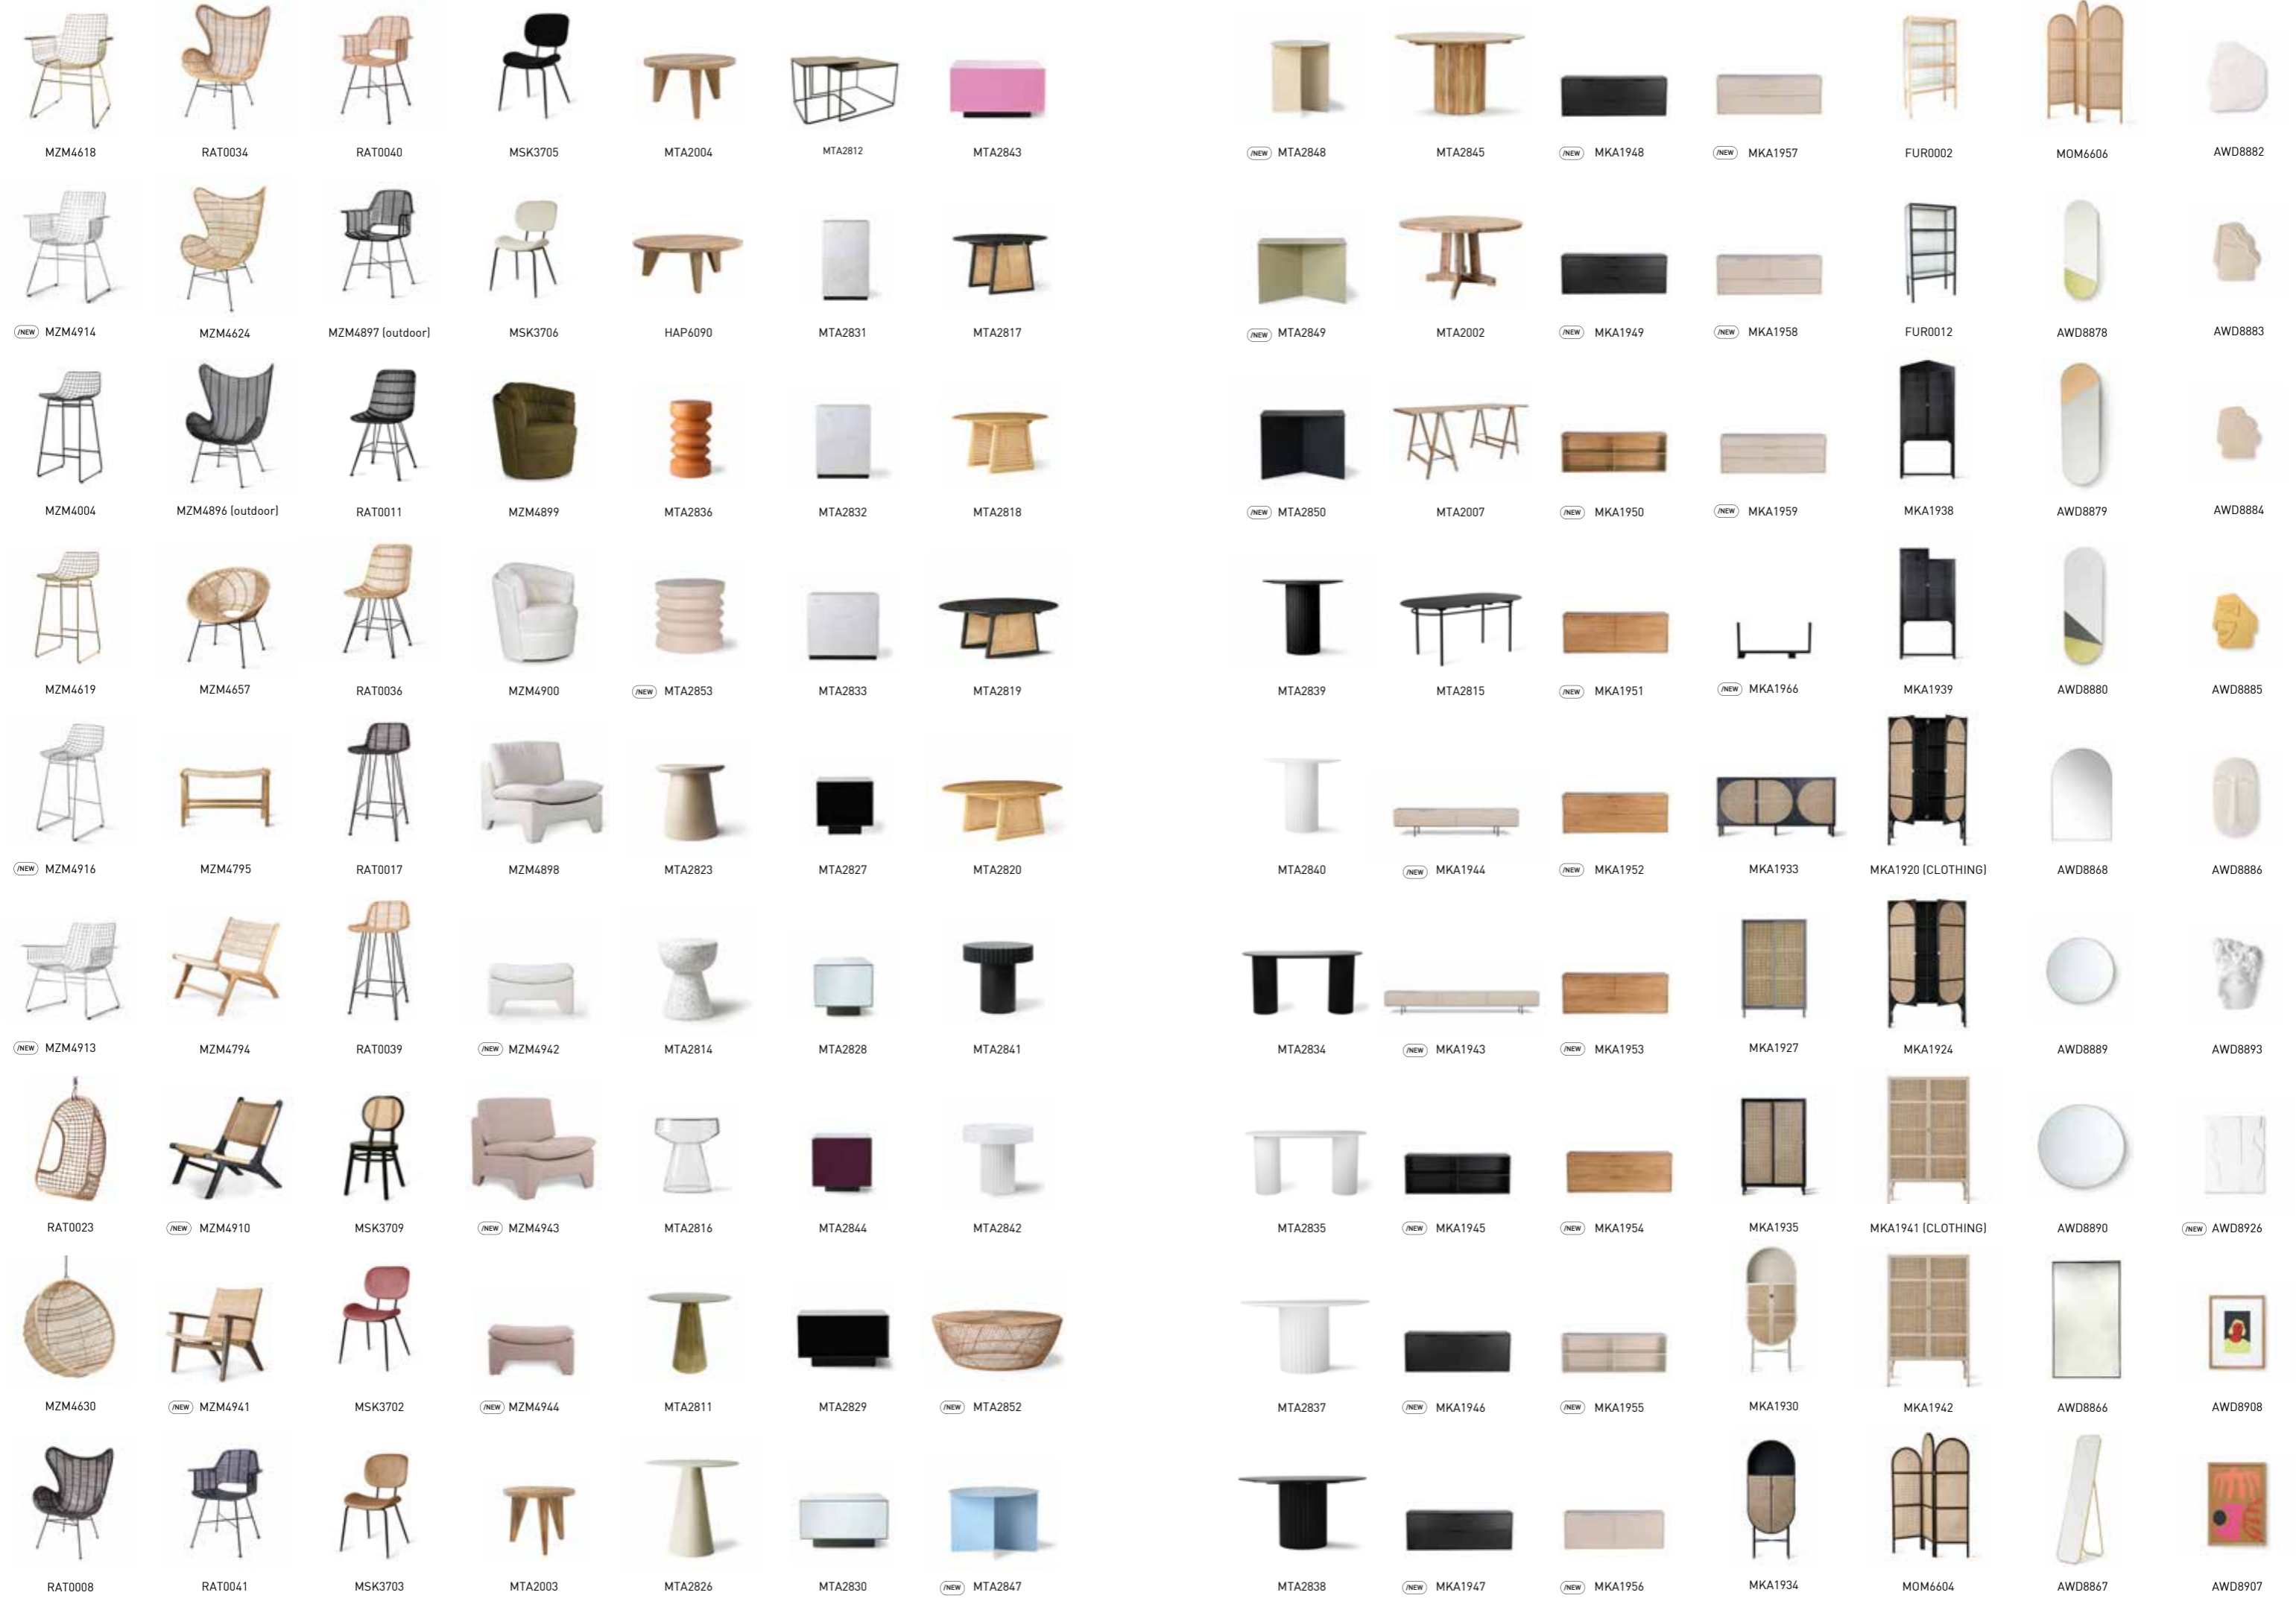

TRADITIONAL LANTERN XL CREAM

VOL5028

45x45x62/92cm

TRADITIONAL LANTERN XL TERRA

VOL5025

60x60x58/92cm

ACE6856 ACE6785 (NEW) ACE6933 (NEW) ACE6927 ACE6050 ACE6768 ACE6903 ACE6865 ACE6881 ACE6874 (NEW) ACE6959 ACE6066 (NEW) ACE6941 ACE6897