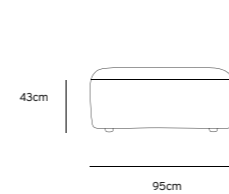

Product length/depth: 95cm
 Product width: 95cm
 Product height: 74cm
 Seat height: 43cm

/NEW
JAX COUCH ELEMENT LEFT | ROYAL VELVET, BLUE
MZM4963

Product length/depth: 95cm
 Product width: 95cm
 Product height: 74cm
 Seat height: 43cm

/NEW
JAX COUCH ELEMENT RIGHT | ROYAL VELVET, BLUE
MZM4964

Product length/depth: 95cm
 Product width: 95cm
 Product height: 74cm
 Seat height: 43cm

/NEW
JAX COUCH ELEMENT MIDDLE | ROYAL VELVET, BLUE
MZM4965

Product length/depth: 95cm
 Product width: 87cm
 Product height: 74cm
 Seat height: 43cm

/NEW
JAX COUCH ELEMENT HOCKER | ROYAL VELVET, BLUE
MZM4967

Product length/depth: 95cm
 Product width: 95cm
 Product height: 43cm