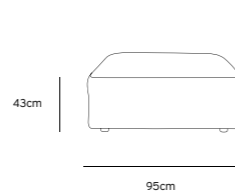

/NEW
JAX COUCH ELEMENT HOCKER | ROYAL VELVET, BLUE
MZM4967

Product length/depth: 95cm
Product width: 95cm
Product height: 43cm