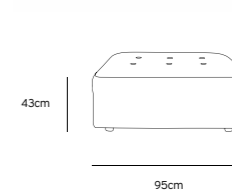

Product length/depth: 95cm
 Product width: 97cm
 Product height: 74cm
 Seat height: 43cm

/NEW

VINT COUCH ELEMENT MIDDLE | CORDUROY VELVET AGED GOLD MZM4937

Product length/depth: 88cm
 Product width: 97cm
 Product height: 74cm
 Seat height: 43cm