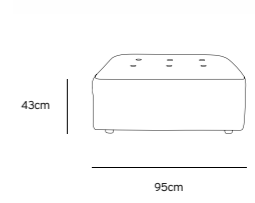

/NEW

VINT COUCH ELEMENT HOCKER | CORDUROY VELVET AGED GOLD MZM4938

Product length/depth:	93cm
Product width:	97cm
Product height:	43cm