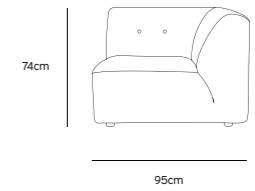

/NEW

VINT COUCH ELEMENT RIGHT | CORDUROY VELVET AGED GOLD MZM4936

Product length/depth:	95cm
Product width:	97cm
Product height:	74cm
Seat height:	43cm