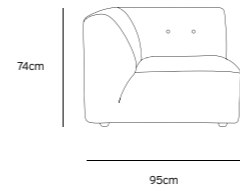

/NEW

VINT COUCH ELEMENT LEFT | CORDUROY VELVET AGED GOLD MZM4935

Product length/depth:	95cm
Product width:	97cm
Product height:	74cm
Seat height:	43cm