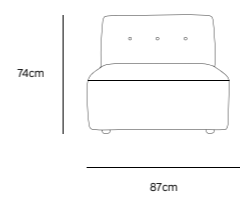

/NEW

VINT COUCH ELEMENT MIDDLE | CORDUROY VELVET AGED GOLD MZM4937

Product length/depth:	88cm
Product width:	97cm
Product height:	74cm
Seat height:	43cm