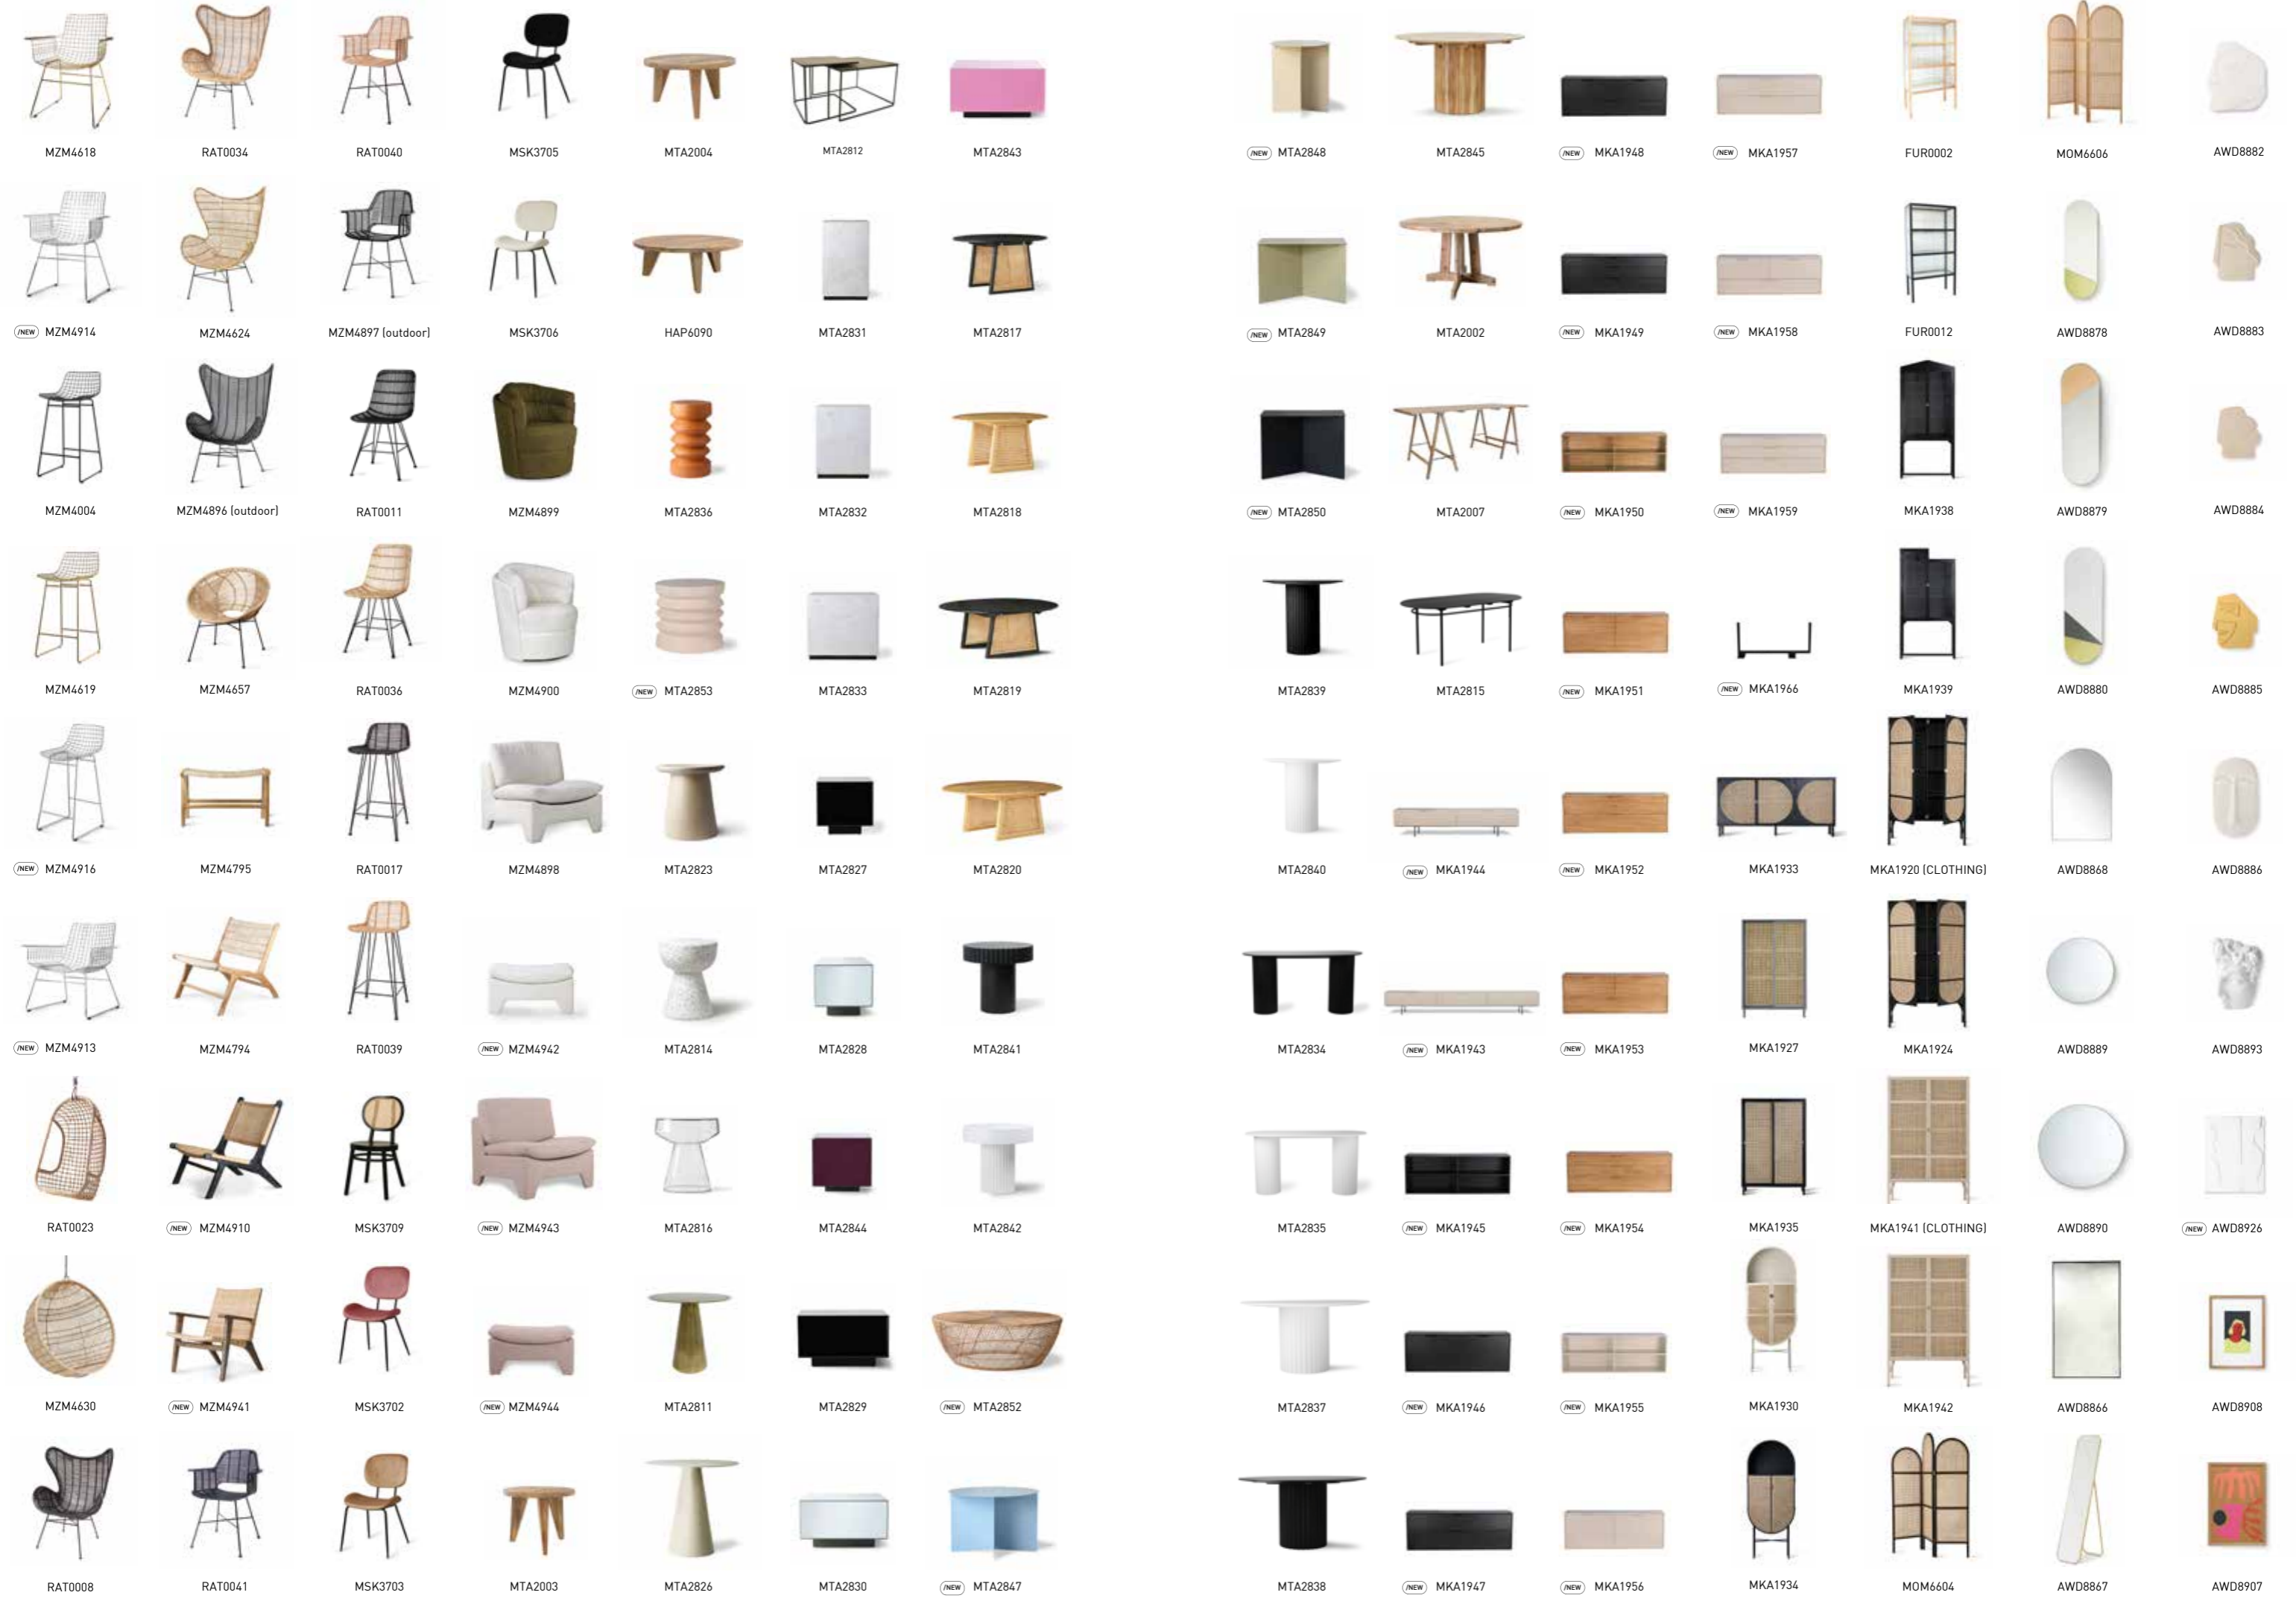

**TRADITIONAL LANTERN XL CREAM**

**VOL5028**

45x45x62/92cm

**TRADITIONAL LANTERN XL TERRA**

**VOL5025**

60x60x58/92cm

ACE6856 ACE6785 (NEW) ACE6933 (NEW) ACE6927 ACE6050 ACE6768 ACE6903 ACE6865 ACE6881 ACE6874 (NEW) ACE6959 ACE6066 (NEW) ACE6941 ACE6897