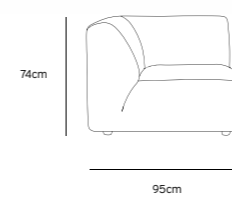

**/NEW**

**JAX COUCH ELEMENT ROUND | TED, STONE**  
**MZM4954**

Product length/depth: 150cm  
Product width: 95cm  
Product height: 74cm  
Seat height: 43cm

**/NEW**

**JAX COUCH ELEMENT ANGLE | TED, STONE**  
**MZM4952**

Product length/depth: 95cm  
Product width: 95cm  
Product height: 74cm  
Seat height: 43cm

**/NEW**

**JAX COUCH ELEMENT LEFT | TED, STONE**  
**MZM4949**

Product length/depth: 95cm  
Product width: 95cm  
Product height: 74cm  
Seat height: 43cm