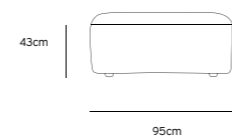

Product length/depth: 150cm
Product width: 95cm
Product height: 74cm
Seat height: 43cm

/NEW

JAX COUCH ELEMENT ANGLE | TED, STONE
MZM4952

Product length/depth: 95cm
Product width: 95cm
Product height: 74cm
Seat height: 43cm

/NEW

JAX COUCH ELEMENT LEFT | TED, STONE
MZM4949

Product length/depth: 95cm
Product width: 95cm
Product height: 74cm
Seat height: 43cm

/NEW

JAX COUCH ELEMENT RIGHT | TED, STONE
MZM4950

Product length/depth: 95cm
Product width: 95cm
Product height: 74cm
Seat height: 43cm

/NEW

JAX COUCH ELEMENT MIDDLE | TED, STONE
MZM4951

Product length/depth: 95cm
Product width: 87cm
Product height: 74cm
Seat height: 43cm

/NEW

JAX COUCH ELEMENT HOCKER | TED, STONE
MZM4953

Product length/depth: 95cm
Product width: 95cm
Product height: 43cm