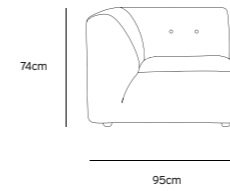

/NEW

VINT COUCH ELEMENT LEFT | CORDUROY VELVET AGED GOLD MZM4935

Product length/depth: 95cm
Product width: 97cm
Product height: 74cm
Seat height: 43cm