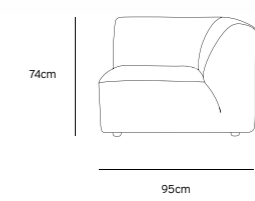

**/NEW**

**JAX COUCH ELEMENT ROUND | TED, STONE**  
**MZM4954**

Product length/depth: 150cm  
Product width: 95cm  
Product height: 74cm  
Seat height: 43cm

**/NEW**

**JAX COUCH ELEMENT ANGLE | TED, STONE**  
**MZM4952**

Product length/depth: 95cm  
Product width: 95cm  
Product height: 74cm  
Seat height: 43cm

**/NEW**

**JAX COUCH ELEMENT LEFT | TED, STONE**  
**MZM4949**

Product length/depth: 95cm  
Product width: 95cm  
Product height: 74cm  
Seat height: 43cm