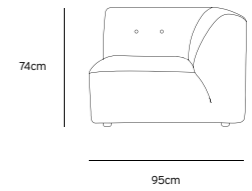

/NEW

VINT COUCH ELEMENT RIGHT | CORDUROY VELVET AGED GOLD MZM4936

Product length/depth: 95cm
Product width: 97cm
Product height: 74cm
Seat height: 43cm