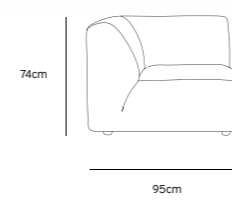

**/NEW**

**JAX COUCH ELEMENT ROUND | TED, STONE**  
**MZM4954**

Product length/depth: 150cm  
Product width: 95cm  
Product height: 74cm  
Seat height: 43cm

**/NEW**

**JAX COUCH ELEMENT ANGLE | TED, STONE**  
**MZM4952**

Product length/depth: 95cm  
Product width: 95cm  
Product height: 74cm  
Seat height: 43cm

**/NEW**

**JAX COUCH ELEMENT LEFT | TED, STONE**  
**MZM4949**

Product length/depth: 95cm  
Product width: 95cm  
Product height: 74cm  
Seat height: 43cm

**/NEW**

**JAX COUCH ELEMENT RIGHT | TED, STONE**  
**MZM4950**

Product length/depth: 95cm  
Product width: 95cm  
Product height: 74cm  
Seat height: 43cm

**/NEW**

**JAX COUCH ELEMENT MIDDLE | TED, STONE**  
**MZM4951**