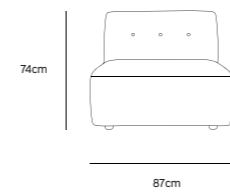

/NEW

VINT COUCH ELEMENT MIDDLE | CORDUROY VELVET AGED GOLD MZM4937

Product length/depth: 88cm
Product width: 97cm
Product height: 74cm
Seat height: 43cm