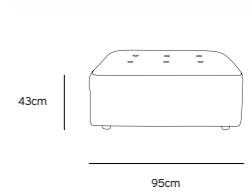

/NEW

VINT COUCH ELEMENT HOCKER | CORDUROY VELVET AGED GOLD MZM4938

Product length/depth: 93cm
Product width: 97cm
Product height: 43cm