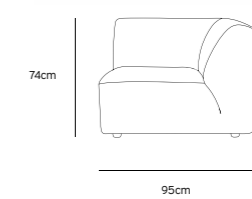

/NEW
JAX COUCH ELEMENT RIGHT | ROYAL VELVET, BLUE
MZM4964

Product length/depth: 95cm
Product width: 95cm
Product height: 74cm
Seat height: 43cm