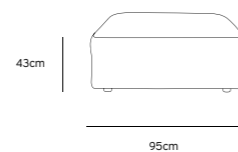

/NEW
JAX COUCH ELEMENT HOCKER | ROYAL VELVET, BLUE
MZM4967

Product length/depth: 95cm
Product width: 95cm
Product height: 43cm