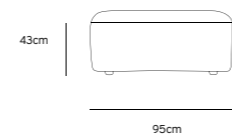

/NEW

JAX COUCH ELEMENT ROUND | TED, STONE
MZM4954

Product length/depth: 150cm
Product width: 95cm
Product height: 74cm
Seat height: 43cm

/NEW

JAX COUCH ELEMENT ANGLE | TED, STONE
MZM4952

Product length/depth: 95cm
Product width: 95cm
Product height: 74cm
Seat height: 43cm

/NEW

JAX COUCH ELEMENT LEFT | TED, STONE
MZM4949

Product length/depth: 95cm
Product width: 95cm
Product height: 74cm
Seat height: 43cm

/NEW

JAX COUCH ELEMENT RIGHT | TED, STONE
MZM4950

Product length/depth: 95cm
Product width: 95cm
Product height: 74cm
Seat height: 43cm

/NEW

JAX COUCH ELEMENT MIDDLE | TED, STONE
MZM4951

Product length/depth: 95cm
Product width: 87cm
Product height: 74cm
Seat height: 43cm

/NEW

JAX COUCH ELEMENT HOCKER | TED, STONE
MZM4953

Product length/depth: 95cm
Product width: 95cm
Product height: 43cm

/NEW

JAX COUCH ELEMENT HOCKER SMALL | TED, STONE
MZM4973

Product length/depth: 95cm
Product width: 47cm
Product height: 43cm

THESE FABRICS ARE ALL AVAILABLE FOR OUR JAX COUCH. PICK YOUR FAVOURITE:

Vintage velvet

Juke velvet

Sneak

Cosy

Royal velvet

Ted