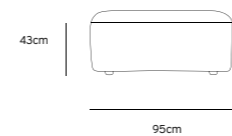

/NEW

JAX COUCH ELEMENT LEFT | TED, STONE
MZM4949

Product length/depth: 95cm
Product width: 95cm
Product height: 74cm
Seat height: 43cm

/NEW

JAX COUCH ELEMENT RIGHT | TED, STONE
MZM4950

Product length/depth: 95cm
Product width: 95cm
Product height: 74cm
Seat height: 43cm

/NEW

JAX COUCH ELEMENT MIDDLE | TED, STONE
MZM4951

Product length/depth: 95cm
Product width: 87cm
Product height: 74cm
Seat height: 43cm

/NEW

JAX COUCH ELEMENT HOCKER | TED, STONE
MZM4953

Product length/depth: 95cm
Product width: 95cm
Product height: 43cm