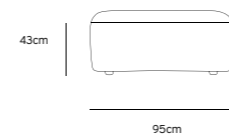

Product length/depth: 150cm
Product width: 95cm
Product height: 74cm
Seat height: 43cm

/NEW

JAX COUCH ELEMENT ANGLE | TED, STONE
MZM4952

Product length/depth: 95cm
Product width: 95cm
Product height: 74cm
Seat height: 43cm

/NEW

JAX COUCH ELEMENT LEFT | TED, STONE
MZM4949

Product length/depth: 95cm
Product width: 95cm
Product height: 74cm
Seat height: 43cm

/NEW

JAX COUCH ELEMENT RIGHT | TED, STONE
MZM4950

Product length/depth: 95cm
Product width: 95cm
Product height: 74cm
Seat height: 43cm

/NEW

JAX COUCH ELEMENT MIDDLE | TED, STONE
MZM4951

Product length/depth: 95cm
Product width: 87cm
Product height: 74cm
Seat height: 43cm

/NEW

JAX COUCH ELEMENT HOCKER | TED, STONE
MZM4953

Product length/depth: 95cm
Product width: 95cm
Product height: 43cm