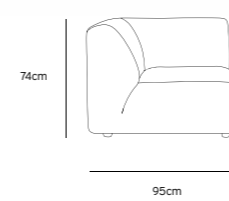

Product length/depth: 150cm
Product width: 95cm
Product height: 74cm
Seat height: 43cm

/NEW

JAX COUCH ELEMENT ANGLE | TED, STONE
MZM4952

Product length/depth: 95cm
Product width: 95cm
Product height: 74cm
Seat height: 43cm

/NEW

JAX COUCH ELEMENT LEFT | TED, STONE
MZM4949

Product length/depth: 95cm
Product width: 95cm
Product height: 74cm
Seat height: 43cm

/NEW

JAX COUCH ELEMENT RIGHT | TED, STONE
MZM4950

Product length/depth: 95cm
Product width: 95cm
Product height: 74cm
Seat height: 43cm