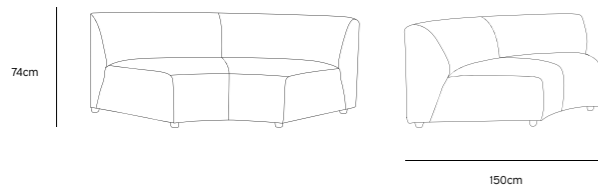

/NEW

/NEW
JAX COUCH ELEMENT ROUND | ROYAL VELVET, BLUE
MZM4968

Product length/depth: 150cm
 Product width: 95cm
 Product height: 74cm
 Seat height: 43cm

/NEW
JAX COUCH ELEMENT ANGLE | ROYAL VELVET, BLUE
MZM4966