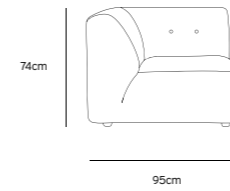

/NEW

VINT COUCH ELEMENT LEFT |
CORDUROY VELVET AGED GOLD
MZM4935

Product length/depth: 95cm
Product width: 97cm
Product height: 74cm
Seat height: 43cm