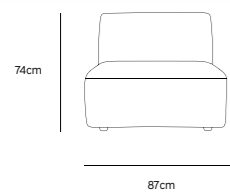

Product length/depth: 150cm
Product width: 95cm
Product height: 74cm
Seat height: 43cm

/NEW

JAX COUCH ELEMENT ANGLE | TED, STONE
MZM4952

Product length/depth: 95cm
Product width: 95cm
Product height: 74cm
Seat height: 43cm

/NEW

JAX COUCH ELEMENT LEFT | TED, STONE
MZM4949

Product length/depth: 95cm
Product width: 95cm
Product height: 74cm
Seat height: 43cm

/NEW

JAX COUCH ELEMENT RIGHT | TED, STONE
MZM4950

Product length/depth: 95cm
Product width: 95cm
Product height: 74cm
Seat height: 43cm

/NEW

JAX COUCH ELEMENT MIDDLE | TED, STONE
MZM4951

Product length/depth: 95cm
Product width: 87cm
Product height: 74cm
Seat height: 43cm

/NEW

JAX COUCH ELEMENT HOCKER | TED, STONE
MZM4953

Product length/depth: 95cm
Product width: 95cm
Product height: 43cm