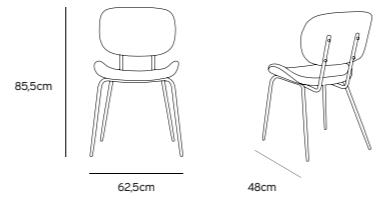

DINING CHAIR VELVET OLD PINK

MSK3702

Product length/depth: 48cm
Product width: 62,5cm
Product height: 85,5cm
Seat height: 44cm
Seat depth: 44,5cm

DINING CHAIR VELVET SAND

MSK3703

Product length/depth: 48cm
Product width: 62,5cm
Product height: 85,5cm
Seat height: 44cm
Seat depth: 44,5cm