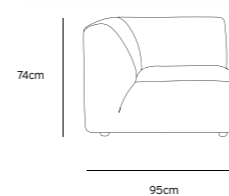

/NEW

/NEW
JAX COUCH ELEMENT ROUND | ROYAL VELVET, BLUE
MZM4968

Product length/depth: 150cm
 Product width: 95cm
 Product height: 74cm
 Seat height: 43cm

/NEW
JAX COUCH ELEMENT ANGLE | ROYAL VELVET, BLUE
MZM4966

Product length/depth: 95cm
 Product width: 95cm
 Product height: 74cm
 Seat height: 43cm

/NEW
JAX COUCH ELEMENT LEFT | ROYAL VELVET, BLUE
MZM4963

Product length/depth: 95cm
 Product width: 95cm
 Product height: 74cm
 Seat height: 43cm