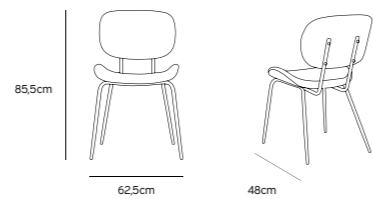

MSK3702

Product length/depth: 48cm
 Product width: 62,5cm
 Product height: 85,5cm
 Seat height: 44cm
 Seat depth: 44,5cm

DINING CHAIR VELVET SAND

MSK3703

Product length/depth: 48cm
 Product width: 62,5cm
 Product height: 85,5cm
 Seat height: 44cm
 Seat depth: 44,5cm