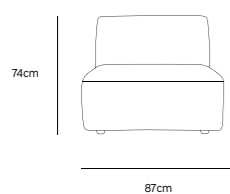

/NEW
JAX COUCH ELEMENT MIDDLE | ROYAL VELVET, BLUE
MZM4965

Product length/depth: 95cm
Product width: 87cm
Product height: 74cm
Seat height: 43cm