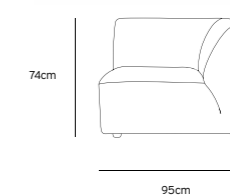

/NEW

/NEW
JAX COUCH ELEMENT ROUND | ROYAL VELVET, BLUE
MZM4968

Product length/depth: 150cm
 Product width: 95cm
 Product height: 74cm
 Seat height: 43cm

/NEW
JAX COUCH ELEMENT ANGLE | ROYAL VELVET, BLUE
MZM4966

Product length/depth: 95cm
 Product width: 95cm
 Product height: 74cm
 Seat height: 43cm

/NEW
JAX COUCH ELEMENT LEFT | ROYAL VELVET, BLUE
MZM4963

Product length/depth: 95cm
 Product width: 95cm
 Product height: 74cm
 Seat height: 43cm