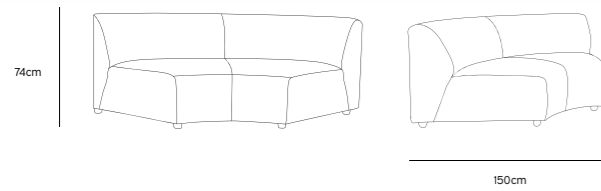

/NEW

JAX COUCH ELEMENT ROUND | TED, STONE
MZM4954

Product length/depth: 150cm
Product width: 95cm
Product height: 74cm
Seat height: 43cm