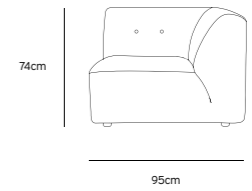

/NEW

VINT COUCH ELEMENT RIGHT |
CORDUROY VELVET AGED GOLD
MZM4936

Product length/depth: 95cm
Product width: 97cm
Product height: 74cm
Seat height: 43cm