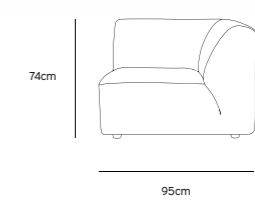

Product length/depth: 150cm
Product width: 95cm
Product height: 74cm
Seat height: 43cm

/NEW

JAX COUCH ELEMENT ANGLE | TED, STONE
MZM4952

Product length/depth: 95cm
Product width: 95cm
Product height: 74cm
Seat height: 43cm

/NEW

JAX COUCH ELEMENT LEFT | TED, STONE
MZM4949

Product length/depth: 95cm
Product width: 95cm
Product height: 74cm
Seat height: 43cm

/NEW

JAX COUCH ELEMENT RIGHT | TED, STONE
MZM4950

Product length/depth: 95cm
Product width: 95cm
Product height: 74cm
Seat height: 43cm

/NEW

JAX COUCH ELEMENT MIDDLE | TED, STONE
MZM4951

Product length/depth: 95cm
Product width: 87cm
Product height: 74cm
Seat height: 43cm

/NEW

JAX COUCH ELEMENT HOCKER | TED, STONE
MZM4953

Product length/depth: 95cm
Product width: 95cm
Product height: 43cm