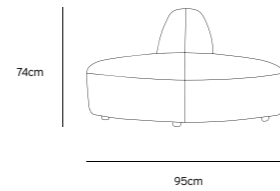

Product length/depth: 150cm
Product width: 95cm
Product height: 74cm
Seat height: 43cm

/NEW

JAX COUCH ELEMENT ANGLE | TED, STONE
MZM4952

Product length/depth: 95cm
Product width: 95cm
Product height: 74cm
Seat height: 43cm

/NEW

JAX COUCH ELEMENT LEFT | TED, STONE
MZM4949

Product length/depth: 95cm
Product width: 95cm
Product height: 74cm
Seat height: 43cm

/NEW

JAX COUCH ELEMENT RIGHT | TED, STONE
MZM4950

Product length/depth: 95cm
Product width: 95cm
Product height: 74cm
Seat height: 43cm