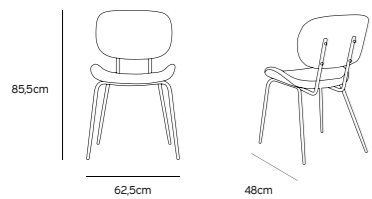

MSK3702

Product length/depth: 48cm
 Product width: 62,5cm
 Product height: 85,5cm
 Seat height: 44cm
 Seat depth: 44,5cm

DINING CHAIR VELVET SAND

MSK3703

Product length/depth: 48cm
 Product width: 62,5cm
 Product height: 85,5cm
 Seat height: 44cm
 Seat depth: 44,5cm