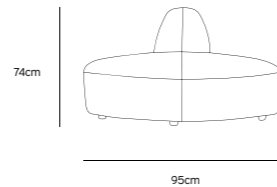

/NEW

/NEW
JAX COUCH ELEMENT ROUND | ROYAL VELVET, BLUE
MZM4968

Product length/depth: 150cm
 Product width: 95cm
 Product height: 74cm
 Seat height: 43cm

/NEW
JAX COUCH ELEMENT ANGLE | ROYAL VELVET, BLUE
MZM4966