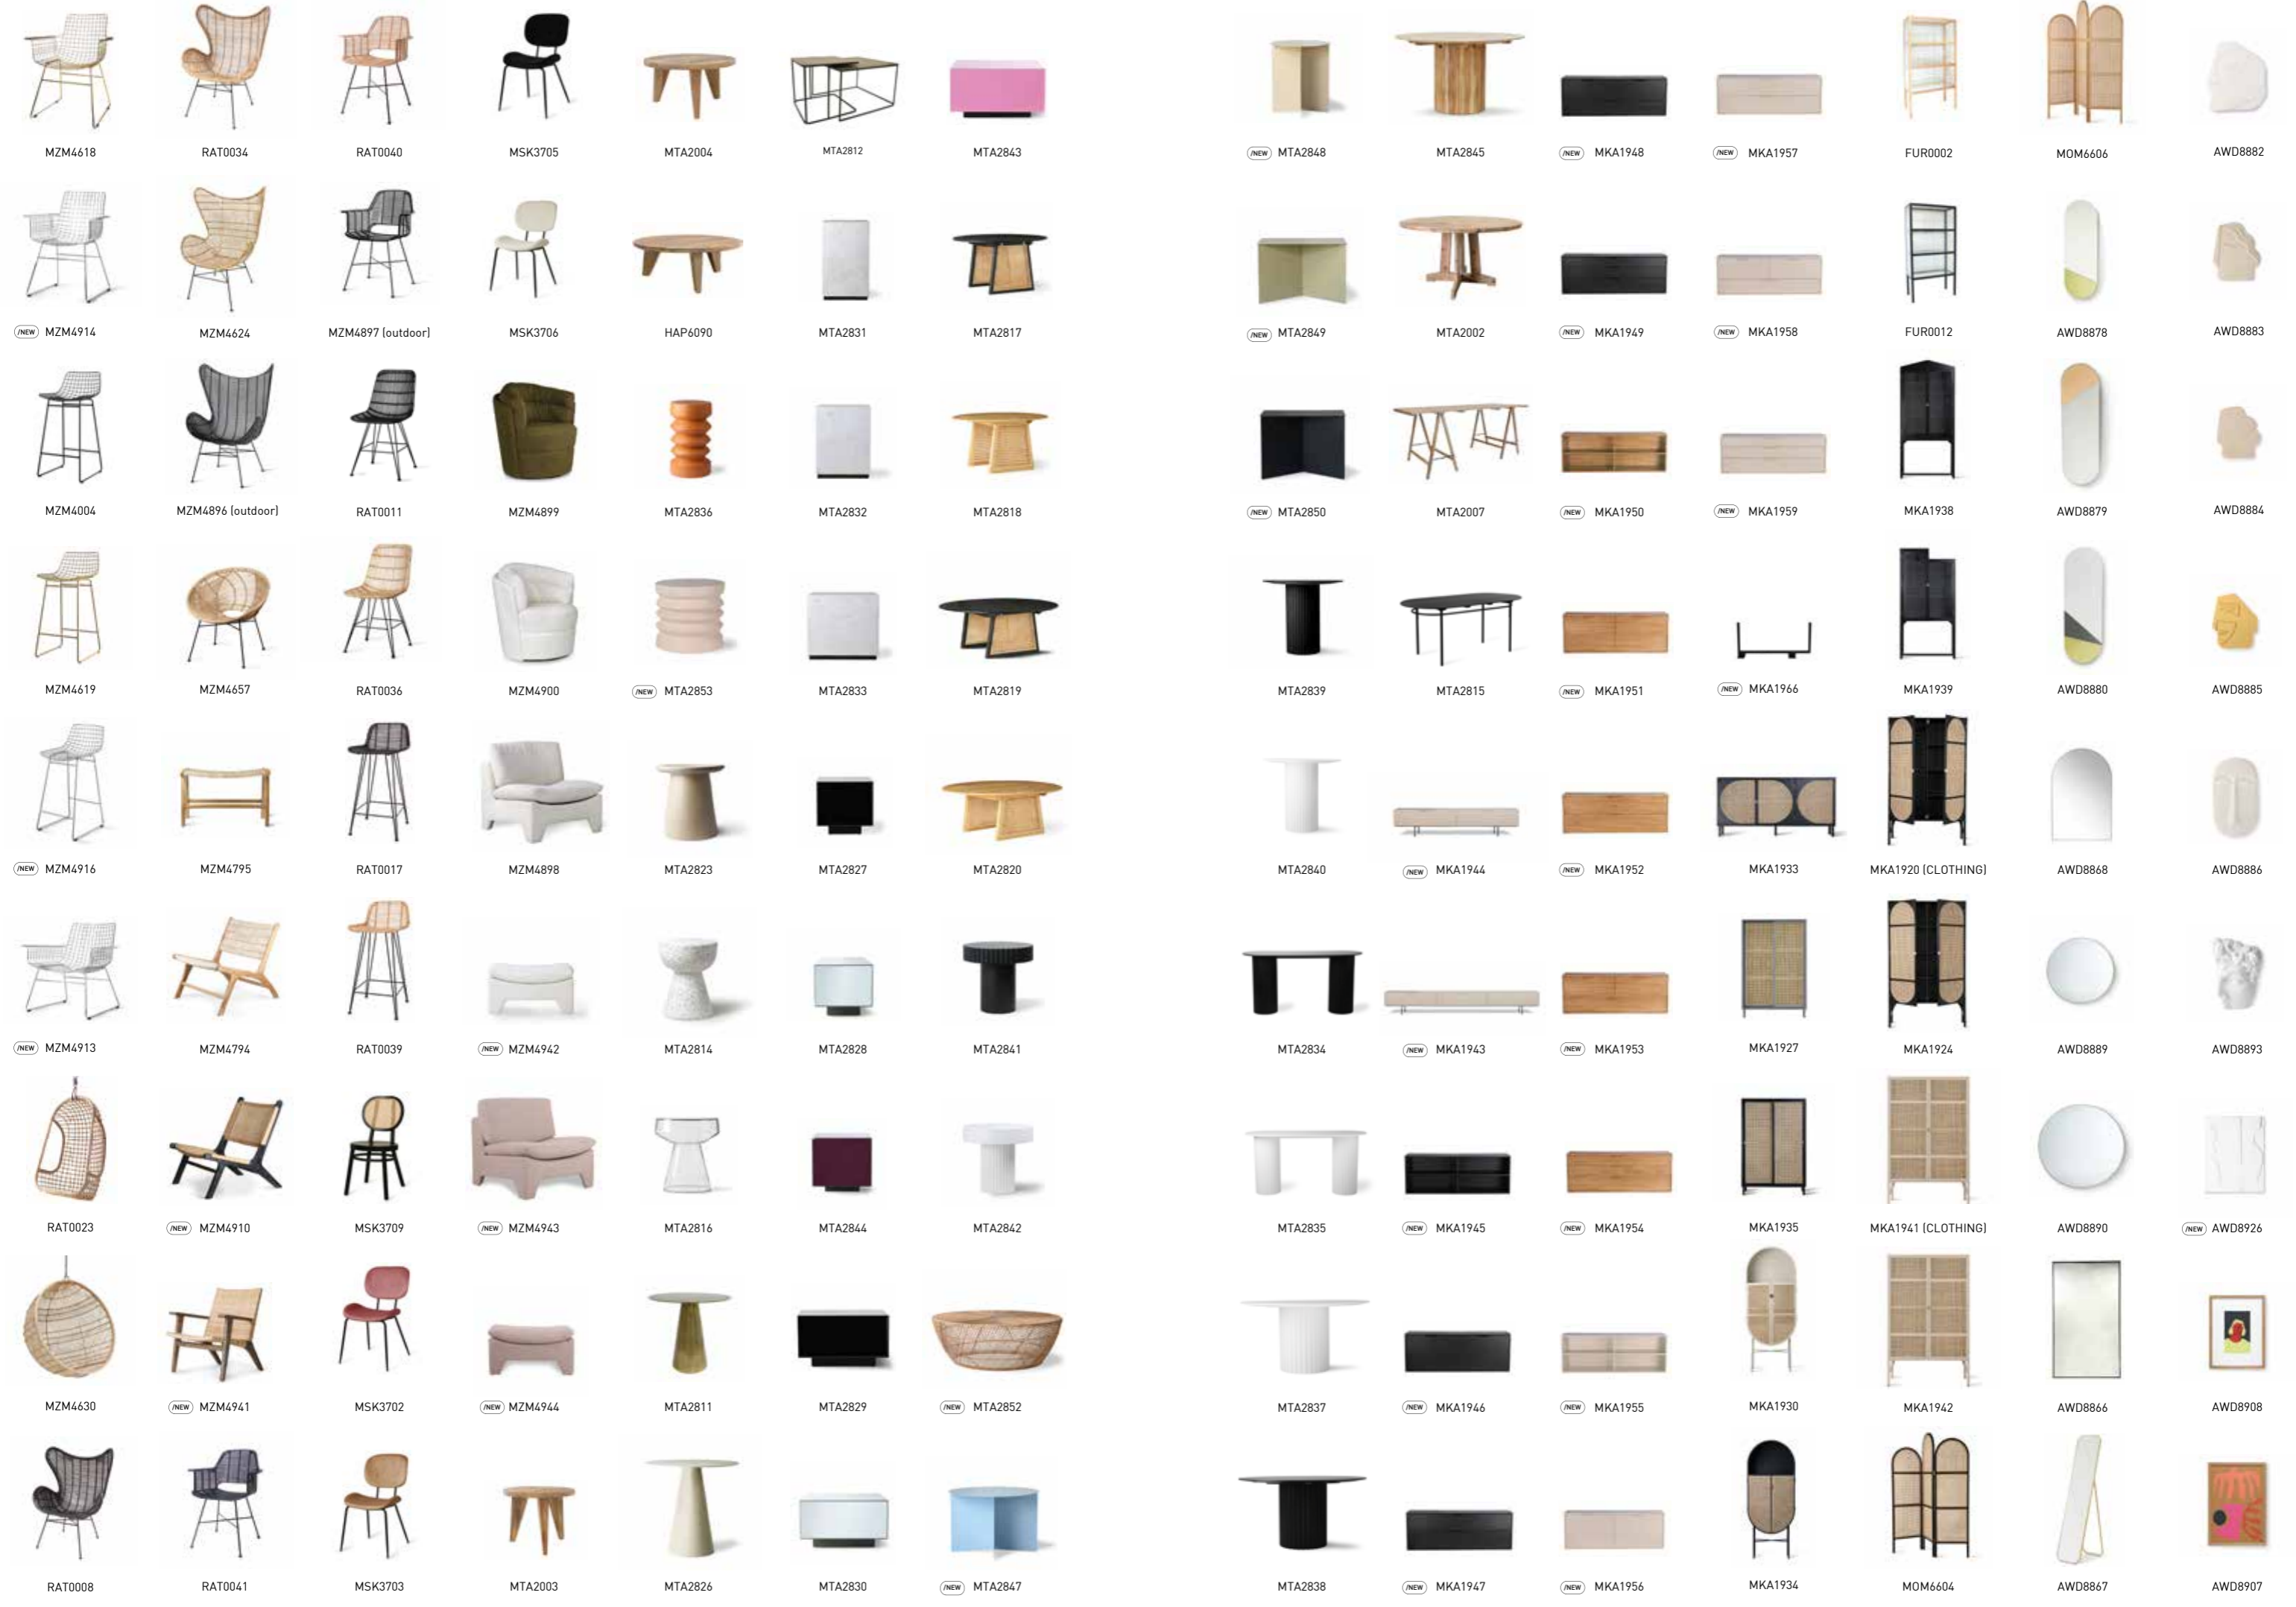

COLOURED COCKTAIL GLASS
SET OF 4
AGL4455
8,5x8,5x10cm

CERAMIC CUTTING PLATE NUDE
ABR2220
15x38,5x1cm

TRADITIONAL LANTERN L CREAM
VOL5026
42x42x52/92cm

TRADITIONAL LANTERN XL CREAM
VOL5028
45x45x62/92cm

TRADITIONAL LANTERN XL TERRA
VOL5025
60x60x58/92cm