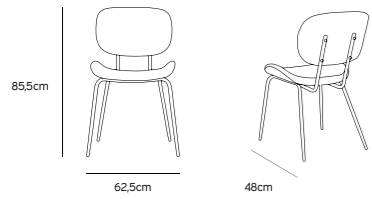

DINING CHAIR VELVET OLD PINK

MSK3702

Product length/depth: 48cm
Product width: 62,5cm
Product height: 85,5cm
Seat height: 44cm
Seat depth: 44,5cm

DINING CHAIR VELVET SAND

MSK3703

Product length/depth: 48cm
Product width: 62,5cm
Product height: 85,5cm
Seat height: 44cm
Seat depth: 44,5cm