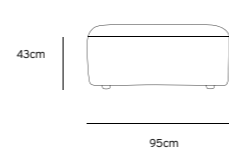

Product length/depth: 95cm
 Product width: 87cm
 Product height: 74cm
 Seat height: 43cm

/NEW
JAX COUCH ELEMENT HOCKER | ROYAL VELVET, BLUE
MZM4967

Product length/depth: 95cm
 Product width: 95cm
 Product height: 43cm