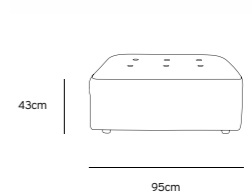

/NEW

VINT COUCH ELEMENT HOCKER |
CORDUROY VELVET AGED GOLD
MZM4938

Product length/depth: 93cm
Product width: 97cm
Product height: 43cm