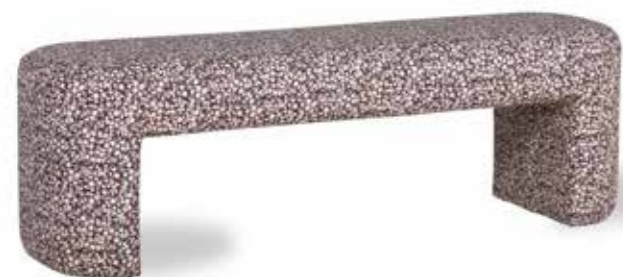

/NEW

DORIS for HKLIVING
 PRINTED CUSHION PURPLE
 TKU2120
 40x30cm

/NEW

DORIS for HKLIVING
 PRINTED CUSHION FLORAL
 TKU2119
 40x30cm

/NEW

DORIS for HKLIVING
 FLOCK PRINT PANTHER
 TKU2126
 40x30cm

/NEW

DORIS for HKLIVING
 LOBBY BENCH FLORAL PRINT
 MZM4939
 140x40x45cm