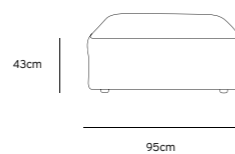

/NEW

JAX COUCH ELEMENT HOCKER | TED, STONE
MZM4953

Product length/depth: 95cm
Product width: 95cm
Product height: 43cm