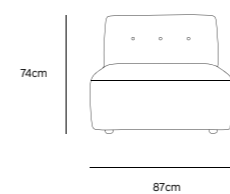

/NEW

VINT COUCH ELEMENT MIDDLE |
CORDUROY VELVET AGED GOLD
MZM4937

Product length/depth: 88cm
Product width: 97cm
Product height: 74cm
Seat height: 43cm