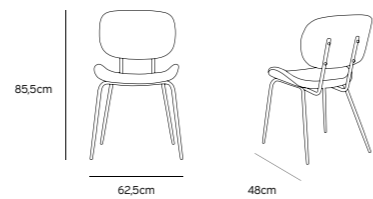

**DINING CHAIR RIB BLACK
MSK3705**

Product length/depth: 48cm
Product width: 62,5cm
Product height: 85,5cm
Seat height: 44cm
Seat depth: 44,5cm

**DINING CHAIR RIB CRÈME
MSK3706**

Product length/depth: 48cm
Product width: 62,5cm
Product height: 85,5cm
Seat height: 44cm
Seat depth: 44,5cm