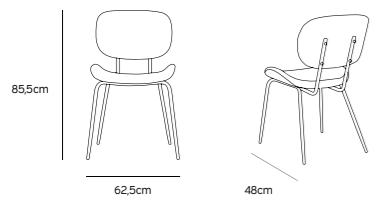

**DINING CHAIR RIB BLACK
MSK3705**

Product length/depth: 48cm
Product width: 62,5cm
Product height: 85,5cm
Seat height: 44cm
Seat depth: 44,5cm

**DINING CHAIR RIB CRÈME
MSK3706**

Product length/depth: 48cm
Product width: 62,5cm
Product height: 85,5cm
Seat height: 44cm
Seat depth: 44,5cm