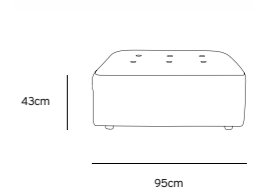

/NEW

**VINT COUCH ELEMENT HOCKER |
CORDUROY VELVET AGED GOLD
MZM4938**

Product length/depth: 93cm
Product width: 97cm
Product height: 43cm