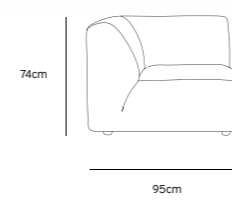

Product length/depth: 150cm  
Product width: 95cm  
Product height: 74cm  
Seat height: 43cm

**/NEW**

**JAX COUCH ELEMENT ANGLE | TED, STONE**  
**MZM4952**

Product length/depth: 95cm  
Product width: 95cm  
Product height: 74cm  
Seat height: 43cm

Product length/depth: 95cm  
Product width: 95cm  
Product height: 74cm  
Seat height: 43cm

**/NEW**

**JAX COUCH ELEMENT MIDDLE | TED, STONE**  
**MZM4951**

Product length/depth: 95cm  
Product width: 87cm  
Product height: 74cm  
Seat height: 43cm