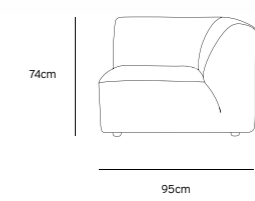

Product length/depth: 150cm  
Product width: 95cm  
Product height: 74cm  
Seat height: 43cm

**/NEW**

**JAX COUCH ELEMENT ANGLE | TED, STONE**  
**MZM4952**

Product length/depth: 95cm  
Product width: 95cm  
Product height: 74cm  
Seat height: 43cm

**/NEW**

**JAX COUCH ELEMENT LEFT | TED, STONE**  
**MZM4949**

Product length/depth: 95cm  
Product width: 95cm  
Product height: 74cm  
Seat height: 43cm

**/NEW**

**JAX COUCH ELEMENT RIGHT | TED, STONE**  
**MZM4950**

Product length/depth: 95cm  
Product width: 95cm  
Product height: 74cm  
Seat height: 43cm

**/NEW**

**JAX COUCH ELEMENT MIDDLE | TED, STONE**  
**MZM4951**

Product length/depth: 95cm  
Product width: 87cm  
Product height: 74cm  
Seat height: 43cm