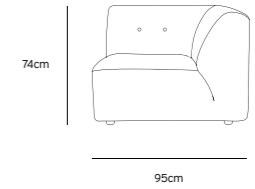

/NEW

**VINT COUCH ELEMENT RIGHT |
CORDUROY VELVET AGED GOLD
MZM4936**

Product length/depth: 95cm
Product width: 97cm
Product height: 74cm
Seat height: 43cm