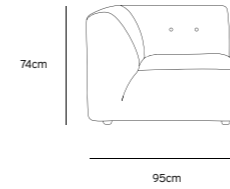

/NEW

**VINT COUCH ELEMENT LEFT |
CORDUROY VELVET AGED GOLD
MZM4935**

Product length/depth: 95cm
Product width: 97cm
Product height: 74cm
Seat height: 43cm