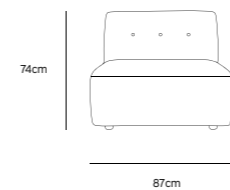

/NEW

**VINT COUCH ELEMENT MIDDLE |
CORDUROY VELVET AGED GOLD
MZM4937**

Product length/depth: 88cm
Product width: 97cm
Product height: 74cm
Seat height: 43cm