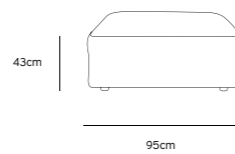

Product length/depth: 150cm  
Product width: 95cm  
Product height: 74cm  
Seat height: 43cm

**/NEW**

**JAX COUCH ELEMENT ANGLE | TED, STONE**  
**MZM4952**

Product length/depth: 95cm  
Product width: 95cm  
Product height: 74cm  
Seat height: 43cm

**/NEW**

**JAX COUCH ELEMENT LEFT | TED, STONE**  
**MZM4949**

Product length/depth: 95cm  
Product width: 95cm  
Product height: 74cm  
Seat height: 43cm

**/NEW**

**JAX COUCH ELEMENT RIGHT | TED, STONE**  
**MZM4950**

Product length/depth: 95cm  
Product width: 95cm  
Product height: 74cm  
Seat height: 43cm

**/NEW**

**JAX COUCH ELEMENT MIDDLE | TED, STONE**  
**MZM4951**

Product length/depth: 95cm  
Product width: 87cm  
Product height: 74cm  
Seat height: 43cm