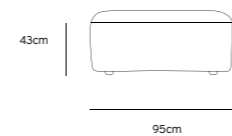

Product length/depth: 95cm  
Product width: 95cm  
Product height: 74cm  
Seat height: 43cm

**/NEW**

**JAX COUCH ELEMENT LEFT | TED, STONE**  
**MZM4949**

Product length/depth: 95cm  
Product width: 95cm  
Product height: 74cm  
Seat height: 43cm

**/NEW**

**JAX COUCH ELEMENT RIGHT | TED, STONE**  
**MZM4950**

Product length/depth: 95cm  
Product width: 95cm  
Product height: 74cm  
Seat height: 43cm

**/NEW**

**JAX COUCH ELEMENT MIDDLE | TED, STONE**  
**MZM4951**

Product length/depth: 95cm  
Product width: 87cm  
Product height: 74cm  
Seat height: 43cm

**/NEW**

**JAX COUCH ELEMENT HOCKER | TED, STONE**  
**MZM4953**

Product length/depth: 95cm  
Product width: 95cm  
Product height: 43cm