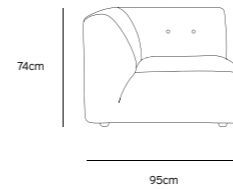

/NEW

VINT COUCH ELEMENT LEFT |
CORDUROY VELVET AGED GOLD
MZM4935

Product length/depth: 95cm
Product width: 97cm
Product height: 74cm
Seat height: 43cm