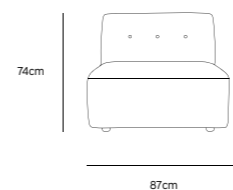

/NEW

VINT COUCH ELEMENT MIDDLE |
CORDUROY VELVET AGED GOLD
MZM4937

Product length/depth: 88cm
Product width: 97cm
Product height: 74cm
Seat height: 43cm