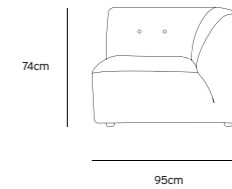

/NEW

VINT COUCH ELEMENT RIGHT |
CORDUROY VELVET AGED GOLD
MZM4936

Product length/depth: 95cm
Product width: 97cm
Product height: 74cm
Seat height: 43cm