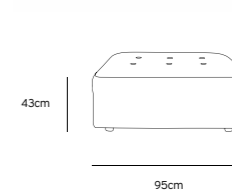

Product length/depth: 95cm  
Product width: 97cm  
Product height: 74cm  
Seat height: 43cm

/NEW

VINT COUCH ELEMENT MIDDLE |  
CORDUROY VELVET AGED GOLD  
MZM4937

Product length/depth: 88cm  
Product width: 97cm  
Product height: 74cm  
Seat height: 43cm