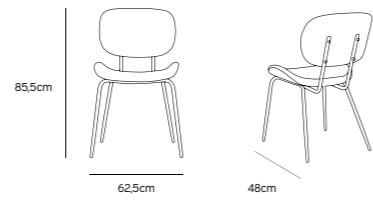

DINING CHAIR RIB BLACK

MSK3705

Product length/depth: 48cm
Product width: 62,5cm
Product height: 85,5cm
Seat height: 44cm
Seat depth: 44,5cm

DINING CHAIR RIB CRÈME

MSK3706

Product length/depth: 48cm
Product width: 62,5cm
Product height: 85,5cm
Seat height: 44cm
Seat depth: 44,5cm