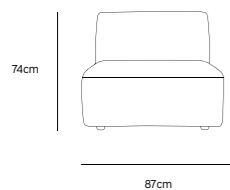

**FOOTED POT EARTHENWARE CREAM**  
ACE6961  
42x42x43cm

**/NEW**

**METAL SIDE TABLE ROUND CREAM**  
MTA2848  
40x40x45cm

**/NEW**

**/NEW**  
**JAX COUCH ELEMENT ROUND | ROYAL VELVET, BLUE**  
**MZM4968**

Product length/depth: 150cm  
 Product width: 95cm  
 Product height: 74cm  
 Seat height: 43cm

**/NEW**  
**JAX COUCH ELEMENT ANGLE | ROYAL VELVET, BLUE**  
**MZM4966**

Product length/depth: 95cm  
 Product width: 95cm  
 Product height: 74cm  
 Seat height: 43cm

**/NEW**  
**JAX COUCH ELEMENT LEFT | ROYAL VELVET, BLUE**  
**MZM4963**

Product length/depth: 95cm  
 Product width: 95cm  
 Product height: 74cm  
 Seat height: 43cm

**/NEW**  
**JAX COUCH ELEMENT RIGHT | ROYAL VELVET, BLUE**  
**MZM4964**

Product length/depth: 95cm  
 Product width: 95cm  
 Product height: 74cm  
 Seat height: 43cm