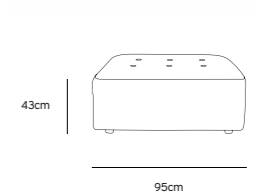

/NEW

VINT COUCH ELEMENT HOCKER | CORDUROY VELVET AGED GOLD MZM4938

Product length/depth: 93cm
Product width: 97cm
Product height: 43cm