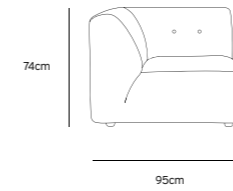

/NEW

VINT COUCH ELEMENT LEFT | CORDUROY VELVET AGED GOLD MZM4935

Product length/depth: 95cm
Product width: 97cm
Product height: 74cm
Seat height: 43cm