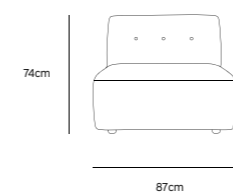

/NEW

VINT COUCH ELEMENT MIDDLE | CORDUROY VELVET AGED GOLD MZM4937

Product length/depth: 88cm
Product width: 97cm
Product height: 74cm
Seat height: 43cm