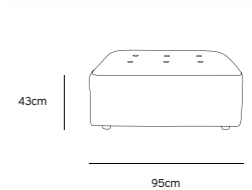

/NEW

VINT COUCH ELEMENT HOCKER | CORDUROY VELVET AGED GOLD MZM4938

Product length/depth: 93cm
Product width: 97cm
Product height: 43cm