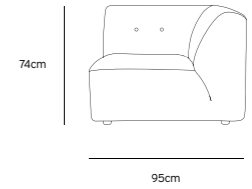

/NEW

VINT COUCH ELEMENT RIGHT | CORDUROY VELVET AGED GOLD MZM4936

Product length/depth: 95cm
Product width: 97cm
Product height: 74cm
Seat height: 43cm