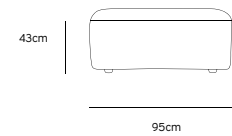

/NEW

JAX COUCH ELEMENT ROUND | TED, STONE
MZM4954

Product length/depth: 150cm
Product width: 95cm
Product height: 74cm
Seat height: 43cm

/NEW

JAX COUCH ELEMENT ANGLE | TED, STONE
MZM4952

Product length/depth: 95cm
Product width: 95cm
Product height: 74cm
Seat height: 43cm

/NEW

JAX COUCH ELEMENT LEFT | TED, STONE
MZM4949

Product length/depth: 95cm
Product width: 95cm
Product height: 74cm
Seat height: 43cm

/NEW

JAX COUCH ELEMENT RIGHT | TED, STONE
MZM4950

Product length/depth: 95cm
Product width: 95cm
Product height: 74cm
Seat height: 43cm

/NEW

JAX COUCH ELEMENT MIDDLE | TED, STONE
MZM4951

Product length/depth: 95cm
Product width: 87cm
Product height: 74cm
Seat height: 43cm

/NEW

JAX COUCH ELEMENT HOCKER | TED, STONE
MZM4953

Product length/depth: 95cm
Product width: 95cm
Product height: 43cm

/NEW

JAX COUCH ELEMENT HOCKER SMALL | TED, STONE
MZM4973

Product length/depth: 95cm
Product width: 47cm
Product height: 43cm

THESE FABRICS ARE ALL AVAILABLE FOR OUR JAX COUCH. PICK YOUR FAVOURITE:

Vintage velvet

Juke velvet

Sneak

Cosy

Royal velvet

Ted