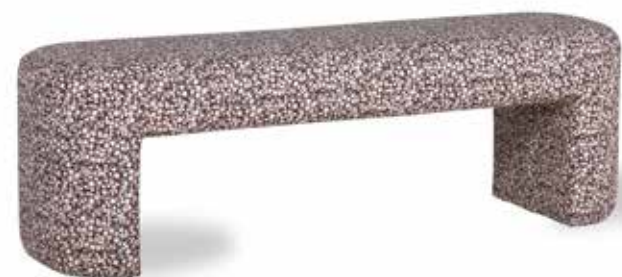

DORIS for HKLIVING
LOBBY BENCH FLORAL PRINT
MZM4939
140x40x45cm

/NEW

DORIS for HKLIVING
PRINTED CUSHION BLUE
TKU2124
60x35cm

/NEW

DORIS for HKLIVING
PRINTED CUSHION GREEN
TKU2123
60x35cm

/NEW

DORIS for HKLIVING
PRINTED CUSHION BROWN
TKU2122
60x35cm

/NEW