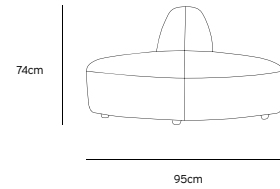

Product length/depth: 150cm  
Product width: 95cm  
Product height: 74cm  
Seat height: 43cm

**/NEW**

**JAX COUCH ELEMENT ANGLE | TED, STONE**  
**MZM4952**

Product length/depth: 95cm  
Product width: 95cm  
Product height: 74cm  
Seat height: 43cm

**/NEW**

**JAX COUCH ELEMENT LEFT | TED, STONE**  
**MZM4949**

Product length/depth: 95cm  
Product width: 95cm  
Product height: 74cm  
Seat height: 43cm

**/NEW**

**JAX COUCH ELEMENT RIGHT | TED, STONE**  
**MZM4950**

Product length/depth: 95cm  
Product width: 95cm  
Product height: 74cm  
Seat height: 43cm

**/NEW**

**JAX COUCH ELEMENT MIDDLE | TED, STONE**  
**MZM4951**

Product length/depth: 95cm  
Product width: 87cm  
Product height: 74cm  
Seat height: 43cm