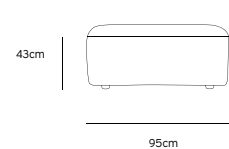

/NEW
JAX COUCH ELEMENT HOCKER SMALL | ROYAL VELVET, BLUE
MZM4974