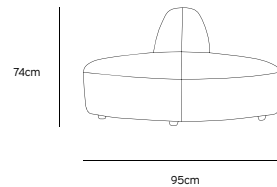

**FOOTED POT EARTHENWARE CREAM**  
ACE6961  
42x42x43cm

**/NEW**

**METAL SIDE TABLE ROUND CREAM**  
MTA2848  
40x40x45cm

**/NEW**

**/NEW**  
**JAX COUCH ELEMENT ROUND | ROYAL VELVET, BLUE**  
**MZM4968**

Product length/depth: 150cm  
 Product width: 95cm  
 Product height: 74cm  
 Seat height: 43cm