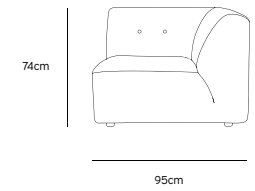

/NEW

VINT COUCH ELEMENT RIGHT |
CORDUROY VELVET AGED GOLD
MZM4936

Product length/depth:	95cm
Product width:	97cm
Product height:	74cm
Seat height:	43cm