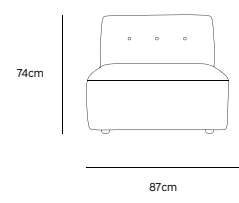

/NEW

VINT COUCH ELEMENT MIDDLE |
CORDUROY VELVET AGED GOLD
MZM4937

Product length/depth:	88cm
Product width:	97cm
Product height:	74cm
Seat height:	43cm