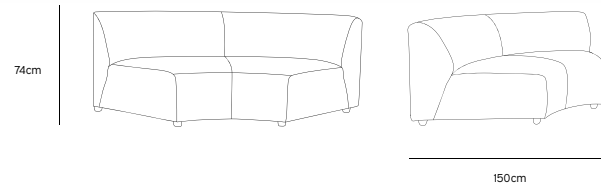

/NEW

JAX COUCH ELEMENT ROUND | TED, STONE
MZM4954

Product length/depth: 150cm
Product width: 95cm
Product height: 74cm
Seat height: 43cm