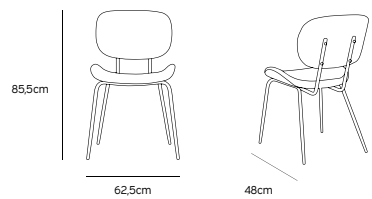

DINING CHAIR RIB BLACK

MSK3705

Product length/depth: 48cm
Product width: 62,5cm
Product height: 85,5cm
Seat height: 44cm
Seat depth: 44,5cm

DINING CHAIR RIB CRÈME

MSK3706

Product length/depth: 48cm
Product width: 62,5cm
Product height: 85,5cm
Seat height: 44cm
Seat depth: 44,5cm