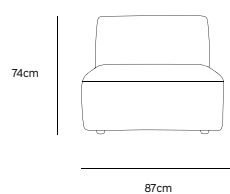

**FOOTED POT EARTHENWARE CREAM**  
ACE6961  
42x42x43cm

**/NEW**

**METAL SIDE TABLE ROUND CREAM**  
MTA2848  
40x40x45cm

**/NEW**

**/NEW**  
**JAX COUCH ELEMENT ROUND | ROYAL VELVET, BLUE**  
**MZM4968**

Product length/depth: 150cm  
 Product width: 95cm  
 Product height: 74cm  
 Seat height: 43cm

**/NEW**  
**JAX COUCH ELEMENT ANGLE | ROYAL VELVET, BLUE**  
**MZM4966**

Product length/depth: 95cm  
 Product width: 95cm  
 Product height: 74cm  
 Seat height: 43cm

**/NEW**  
**JAX COUCH ELEMENT LEFT | ROYAL VELVET, BLUE**  
**MZM4963**

Product length/depth: 95cm  
 Product width: 95cm  
 Product height: 74cm  
 Seat height: 43cm

**/NEW**  
**JAX COUCH ELEMENT RIGHT | ROYAL VELVET, BLUE**  
**MZM4964**

Product length/depth: 95cm  
 Product width: 95cm  
 Product height: 74cm  
 Seat height: 43cm