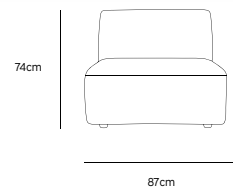

Product length/depth: 150cm  
Product width: 95cm  
Product height: 74cm  
Seat height: 43cm

**/NEW**

**JAX COUCH ELEMENT ANGLE | TED, STONE**  
**MZM4952**

Product length/depth: 95cm  
Product width: 95cm  
Product height: 74cm  
Seat height: 43cm

**/NEW**

**JAX COUCH ELEMENT LEFT | TED, STONE**  
**MZM4949**

Product length/depth: 95cm  
Product width: 95cm  
Product height: 74cm  
Seat height: 43cm

**/NEW**

**JAX COUCH ELEMENT RIGHT | TED, STONE**  
**MZM4950**

Product length/depth: 95cm  
Product width: 95cm  
Product height: 74cm  
Seat height: 43cm

**/NEW**

**JAX COUCH ELEMENT MIDDLE | TED, STONE**  
**MZM4951**

Product length/depth: 95cm  
Product width: 87cm  
Product height: 74cm  
Seat height: 43cm