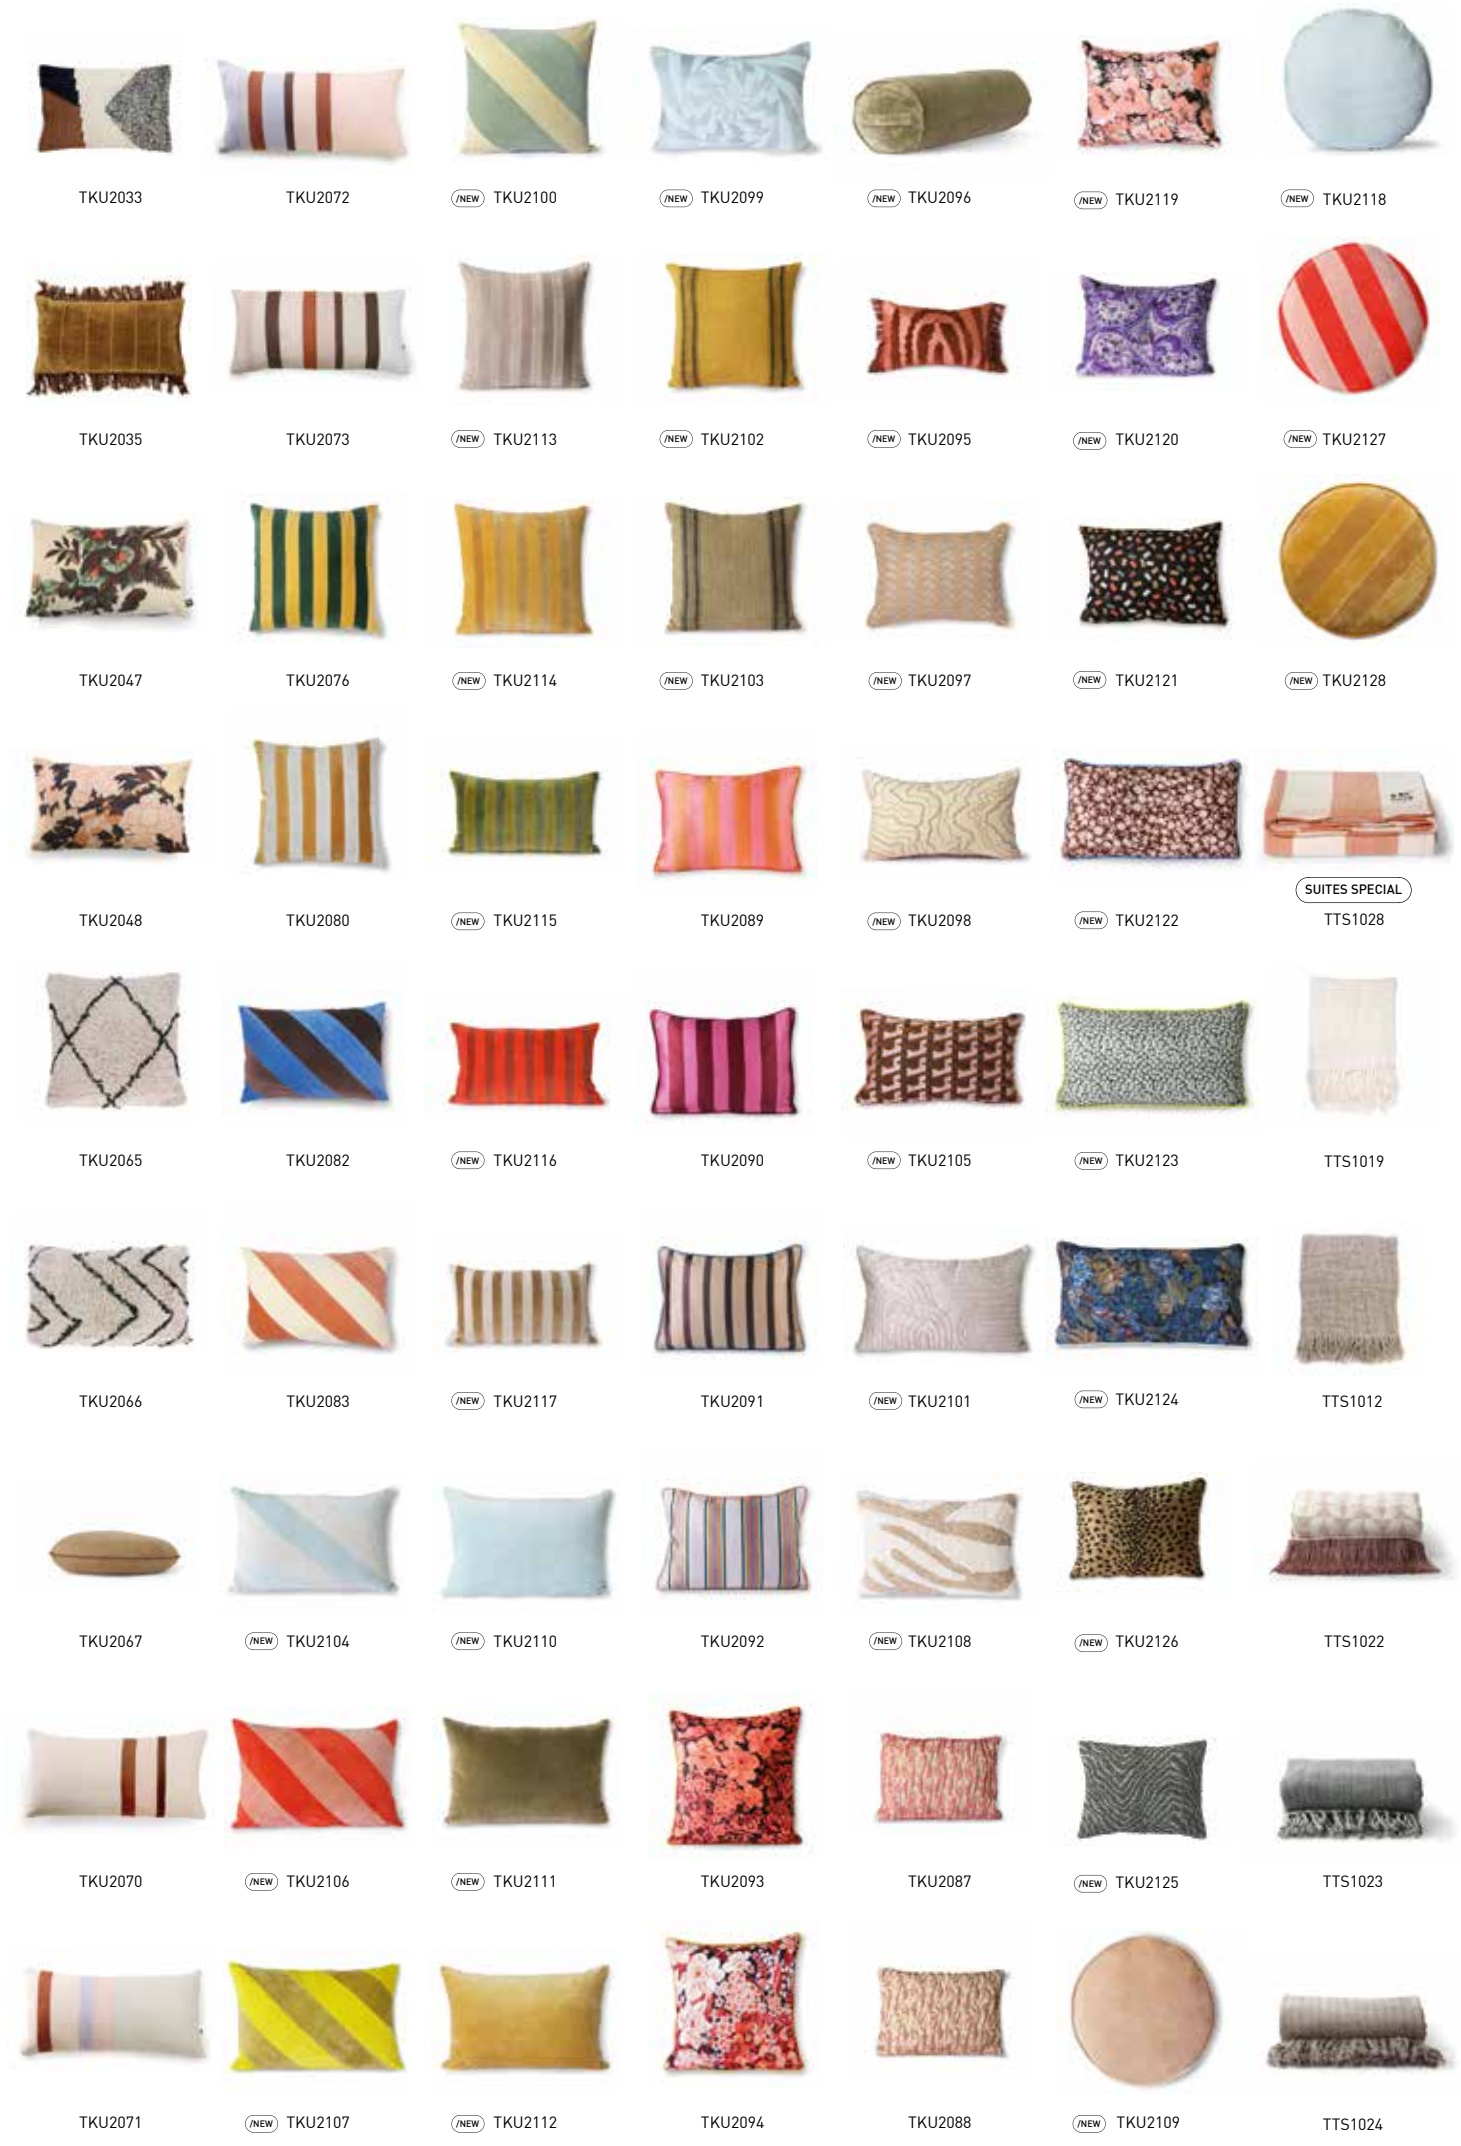

TRADITIONAL LANTERN L CREAM
VOL5026
42x42x52/92cm

TRADITIONAL LANTERN XL CREAM
VOL5028
45x45x62/92cm

TRADITIONAL LANTERN XL TERRA
VOL5025
60x60x58/92cm