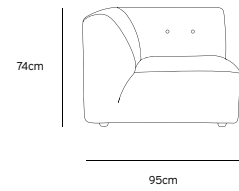

/NEW

VINT COUCH ELEMENT LEFT |
CORDUROY VELVET AGED GOLD
MZM4935

Product length/depth:	95cm
Product width:	97cm
Product height:	74cm
Seat height:	43cm