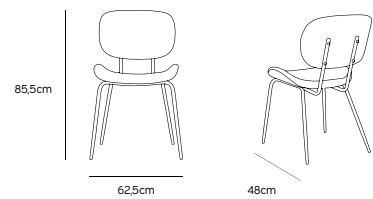

DINING CHAIR RIB BLACK

MSK3705

Product length/depth: 48cm
Product width: 62,5cm
Product height: 85,5cm
Seat height: 44cm
Seat depth: 44,5cm

DINING CHAIR RIB CRÈME

MSK3706

Product length/depth: 48cm
Product width: 62,5cm
Product height: 85,5cm
Seat height: 44cm
Seat depth: 44,5cm