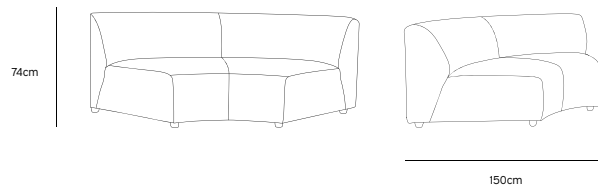

**FOOTED POT EARTHENWARE CREAM**  
ACE6961  
42x42x43cm

**/NEW**

**METAL SIDE TABLE ROUND CREAM**  
MTA2848  
40x40x45cm

**/NEW**

**/NEW**  
**JAX COUCH ELEMENT ROUND | ROYAL VELVET, BLUE**  
**MZM4968**

Product length/depth: 150cm  
 Product width: 95cm  
 Product height: 74cm  
 Seat height: 43cm