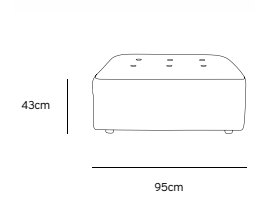

/NEW

VINT COUCH ELEMENT HOCKER |
CORDUROY VELVET AGED GOLD
MZM4938

Product length/depth:	93cm
Product width:	97cm
Product height:	43cm