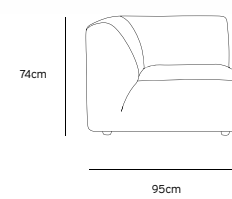

Product length/depth: 150cm  
Product width: 95cm  
Product height: 74cm  
Seat height: 43cm

**/NEW**

**JAX COUCH ELEMENT ANGLE | TED, STONE**  
**MZM4952**

Product length/depth: 95cm  
Product width: 95cm  
Product height: 74cm  
Seat height: 43cm

**/NEW**

**JAX COUCH ELEMENT LEFT | TED, STONE**  
**MZM4949**

Product length/depth: 95cm  
Product width: 95cm  
Product height: 74cm  
Seat height: 43cm

**/NEW**

**JAX COUCH ELEMENT RIGHT | TED, STONE**  
**MZM4950**

Product length/depth: 95cm  
Product width: 95cm  
Product height: 74cm  
Seat height: 43cm

**/NEW**

**JAX COUCH ELEMENT MIDDLE | TED, STONE**  
**MZM4951**

Product length/depth: 95cm  
Product width: 87cm  
Product height: 74cm  
Seat height: 43cm