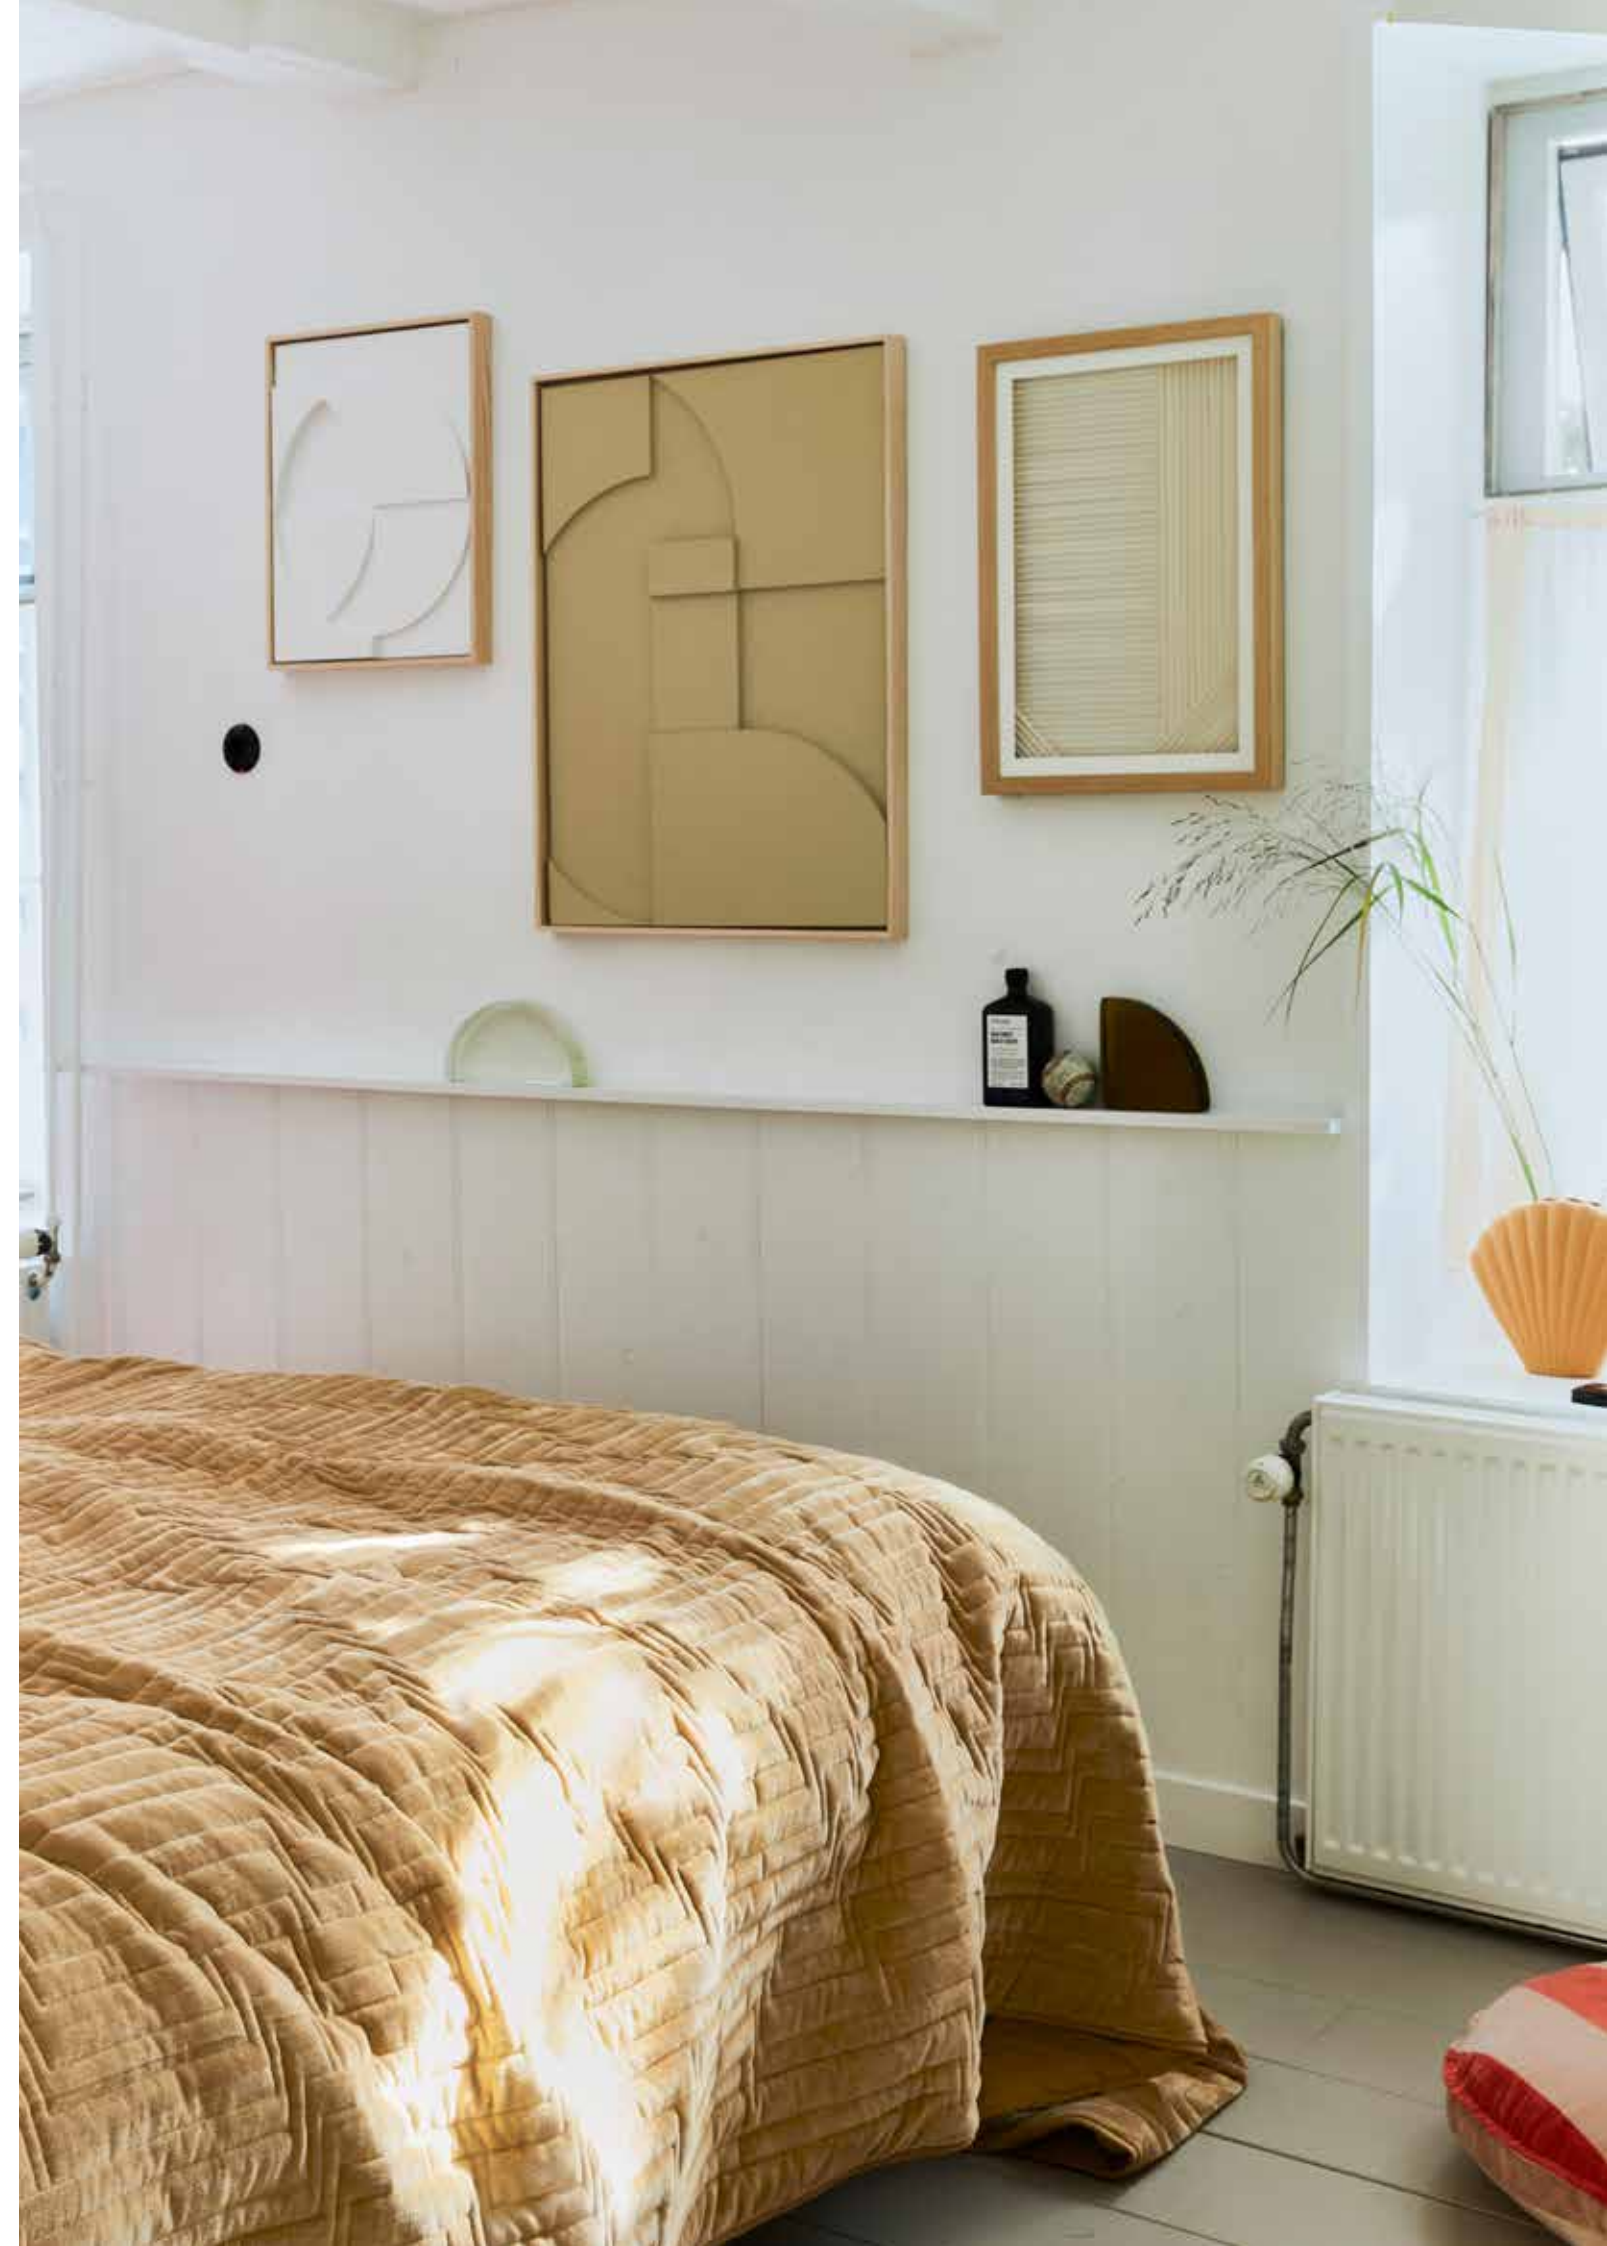

GLASS OBJECT MUSTARD
AOA9992
14x3x15cm

GLASS OBJECT CLEAR
AOA9994
24x5x11cm

FRAMED RELIEF ART PANEL WHITE C
AWD8924
43x4x53cm

(NEW)

QUILTED COTTON VELVET BEDSPREAD SOFT YELLOW
TTS1033
240x260cm

(NEW)

STRIPED VELVET SEAT CUSHION ROUND RED/PINK
TKU2127
60x60x5cm

(NEW)

OTHER ITEMS PHOTO:

(NEW) Framed relief art panel sand A | AWD8929 | 63x4x83cm

(NEW) Layered paper art frame A | AWD8913 | 42x4x60cm

Ceramic shell vase terra L | ACE6840 | 24,8x9x20,8cm