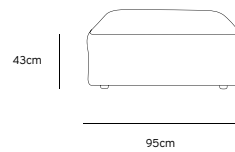

Product length/depth: 150cm  
Product width: 95cm  
Product height: 74cm  
Seat height: 43cm

**/NEW**

**JAX COUCH ELEMENT ANGLE | TED, STONE**  
**MZM4952**

Product length/depth: 95cm  
Product width: 95cm  
Product height: 74cm  
Seat height: 43cm

**/NEW**

**JAX COUCH ELEMENT LEFT | TED, STONE**  
**MZM4949**

Product length/depth: 95cm  
Product width: 95cm  
Product height: 74cm  
Seat height: 43cm

**/NEW**

**JAX COUCH ELEMENT RIGHT | TED, STONE**  
**MZM4950**

Product length/depth: 95cm  
Product width: 95cm  
Product height: 74cm  
Seat height: 43cm

**/NEW**

**JAX COUCH ELEMENT MIDDLE | TED, STONE**  
**MZM4951**

Product length/depth: 95cm  
Product width: 87cm  
Product height: 74cm  
Seat height: 43cm