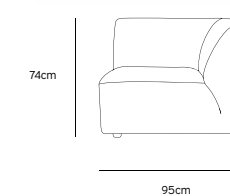

/NEW
JAX COUCH ELEMENT RIGHT | ROYAL VELVET, BLUE
MZM4964

Product length/depth: 95cm
Product width: 95cm
Product height: 74cm
Seat height: 43cm