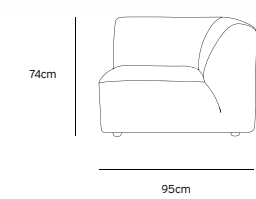

Product length/depth: 150cm  
Product width: 95cm  
Product height: 74cm  
Seat height: 43cm

**/NEW**

**JAX COUCH ELEMENT ANGLE | TED, STONE**  
**MZM4952**

Product length/depth: 95cm  
Product width: 95cm  
Product height: 74cm  
Seat height: 43cm

**/NEW**

**JAX COUCH ELEMENT LEFT | TED, STONE**  
**MZM4949**

Product length/depth: 95cm  
Product width: 95cm  
Product height: 74cm  
Seat height: 43cm

**/NEW**

**JAX COUCH ELEMENT RIGHT | TED, STONE**  
**MZM4950**

Product length/depth: 95cm  
Product width: 95cm  
Product height: 74cm  
Seat height: 43cm

**/NEW**

**JAX COUCH ELEMENT MIDDLE | TED, STONE**  
**MZM4951**

Product length/depth: 95cm  
Product width: 87cm  
Product height: 74cm  
Seat height: 43cm