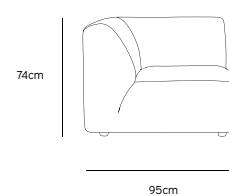

/NEW
JAX COUCH ELEMENT LEFT | ROYAL VELVET, BLUE
MZM4963

Product length/depth: 95cm
Product width: 95cm
Product height: 74cm
Seat height: 43cm