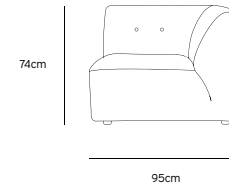

/NEW

VINT COUCH ELEMENT RIGHT | CORDUROY VELVET AGED GOLD MZM4936

Product length/depth: 95cm
Product width: 97cm
Product height: 74cm
Seat height: 43cm