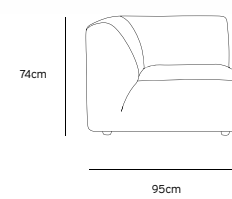

Product length/depth: 150cm
Product width: 95cm
Product height: 74cm
Seat height: 43cm

/NEW

JAX COUCH ELEMENT ANGLE | TED, STONE
MZM4952

Product length/depth: 95cm
Product width: 95cm
Product height: 74cm
Seat height: 43cm

/NEW

JAX COUCH ELEMENT LEFT | TED, STONE
MZM4949

Product length/depth: 95cm
Product width: 95cm
Product height: 74cm
Seat height: 43cm

/NEW

JAX COUCH ELEMENT RIGHT | TED, STONE
MZM4950

Product length/depth: 95cm
Product width: 95cm
Product height: 74cm
Seat height: 43cm