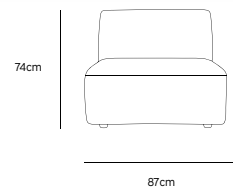

Product length/depth: 150cm
Product width: 95cm
Product height: 74cm
Seat height: 43cm

/NEW

JAX COUCH ELEMENT ANGLE | TED, STONE
MZM4952

Product length/depth: 95cm
Product width: 95cm
Product height: 74cm
Seat height: 43cm

/NEW

JAX COUCH ELEMENT LEFT | TED, STONE
MZM4949

Product length/depth: 95cm
Product width: 95cm
Product height: 74cm
Seat height: 43cm

/NEW

JAX COUCH ELEMENT RIGHT | TED, STONE
MZM4950

Product length/depth: 95cm
Product width: 95cm
Product height: 74cm
Seat height: 43cm

/NEW

JAX COUCH ELEMENT MIDDLE | TED, STONE
MZM4951

Product length/depth: 95cm
Product width: 87cm
Product height: 74cm
Seat height: 43cm

/NEW

JAX COUCH ELEMENT HOCKER | TED, STONE
MZM4953

Product length/depth: 95cm
Product width: 95cm
Product height: 43cm