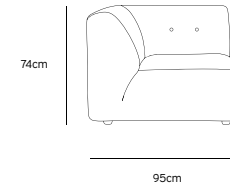

/NEW

VINT COUCH ELEMENT LEFT | CORDUROY VELVET AGED GOLD MZM4935

Product length/depth: 95cm
Product width: 97cm
Product height: 74cm
Seat height: 43cm