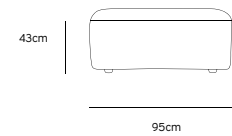

/NEW

JAX COUCH ELEMENT LEFT | TED, STONE
MZM4949

Product length/depth: 95cm
Product width: 95cm
Product height: 74cm
Seat height: 43cm

/NEW

JAX COUCH ELEMENT RIGHT | TED, STONE
MZM4950

Product length/depth: 95cm
Product width: 95cm
Product height: 74cm
Seat height: 43cm

/NEW

JAX COUCH ELEMENT MIDDLE | TED, STONE
MZM4951

Product length/depth: 95cm
Product width: 87cm
Product height: 74cm
Seat height: 43cm

/NEW

JAX COUCH ELEMENT HOCKER | TED, STONE
MZM4953

Product length/depth: 95cm
Product width: 95cm
Product height: 43cm