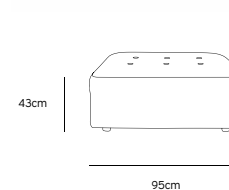

/NEW

VINT COUCH ELEMENT HOCKER | CORDUROY VELVET AGED GOLD MZM4938

Product length/depth: 93cm
Product width: 97cm
Product height: 43cm