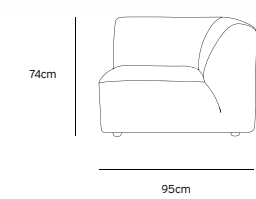

Product length/depth: 150cm
Product width: 95cm
Product height: 74cm
Seat height: 43cm

/NEW

JAX COUCH ELEMENT ANGLE | TED, STONE
MZM4952

Product length/depth: 95cm
Product width: 95cm
Product height: 74cm
Seat height: 43cm

/NEW

JAX COUCH ELEMENT LEFT | TED, STONE
MZM4949

Product length/depth: 95cm
Product width: 95cm
Product height: 74cm
Seat height: 43cm

/NEW

JAX COUCH ELEMENT RIGHT | TED, STONE
MZM4950

Product length/depth: 95cm
Product width: 95cm
Product height: 74cm
Seat height: 43cm