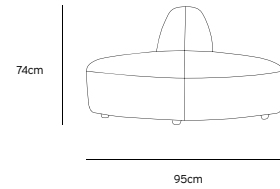

Product length/depth: 150cm
Product width: 95cm
Product height: 74cm
Seat height: 43cm

/NEW

JAX COUCH ELEMENT ANGLE | TED, STONE
MZM4952

Product length/depth: 95cm
Product width: 95cm
Product height: 74cm
Seat height: 43cm

/NEW

JAX COUCH ELEMENT LEFT | TED, STONE
MZM4949

Product length/depth: 95cm
Product width: 95cm
Product height: 74cm
Seat height: 43cm

/NEW

JAX COUCH ELEMENT RIGHT | TED, STONE
MZM4950

Product length/depth: 95cm
Product width: 95cm
Product height: 74cm
Seat height: 43cm