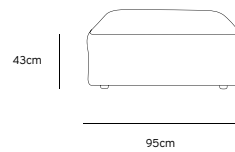

/NEW

JAX COUCH ELEMENT HOCKER | TED, STONE
MZM4953

Product length/depth: 95cm
Product width: 95cm
Product height: 43cm