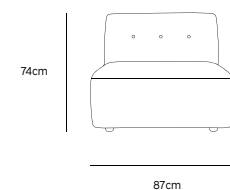

/NEW

VINT COUCH ELEMENT MIDDLE | CORDUROY VELVET AGED GOLD MZM4937

Product length/depth: 88cm
Product width: 97cm
Product height: 74cm
Seat height: 43cm