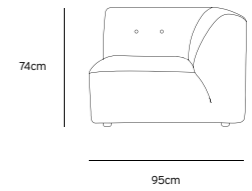

Product length/depth: 95cm
Product width: 97cm
Product height: 74cm
Seat height: 43cm

/NEW

**VINT COUCH ELEMENT RIGHT |
CORDUROY VELVET AGED GOLD
MZM4936**

Product length/depth: 95cm
Product width: 97cm
Product height: 74cm
Seat height: 43cm