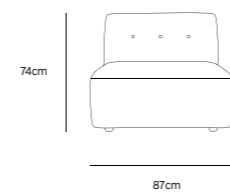

Product length/depth: 95cm
Product width: 97cm
Product height: 74cm
Seat height: 43cm

/NEW

**VINT COUCH ELEMENT RIGHT |
CORDUROY VELVET AGED GOLD
MZM4936**

Product length/depth: 95cm
Product width: 97cm
Product height: 74cm
Seat height: 43cm