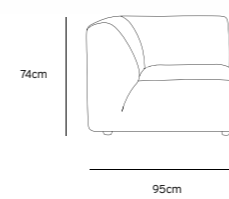

Product length/depth: 150cm  
Product width: 95cm  
Product height: 74cm  
Seat height: 43cm

**/NEW**

**JAX COUCH ELEMENT ANGLE | TED, STONE**  
**MZM4952**

Product length/depth: 95cm  
Product width: 95cm  
Product height: 74cm  
Seat height: 43cm

**/NEW**

**JAX COUCH ELEMENT LEFT | TED, STONE**  
**MZM4949**

Product length/depth: 95cm  
Product width: 95cm  
Product height: 74cm  
Seat height: 43cm

**/NEW**

**JAX COUCH ELEMENT RIGHT | TED, STONE**  
**MZM4950**

Product length/depth: 95cm  
Product width: 95cm  
Product height: 74cm  
Seat height: 43cm

**/NEW**

**JAX COUCH ELEMENT MIDDLE | TED, STONE**  
**MZM4951**

Product length/depth: 95cm  
Product width: 87cm  
Product height: 74cm  
Seat height: 43cm