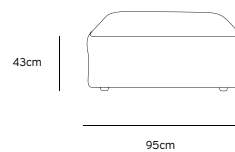

Product length/depth: 150cm
Product width: 95cm
Product height: 74cm
Seat height: 43cm

/NEW

JAX COUCH ELEMENT ANGLE | TED, STONE
MZM4952

Product length/depth: 95cm
Product width: 95cm
Product height: 74cm
Seat height: 43cm

/NEW

JAX COUCH ELEMENT LEFT | TED, STONE
MZM4949

Product length/depth: 95cm
Product width: 95cm
Product height: 74cm
Seat height: 43cm

/NEW

JAX COUCH ELEMENT RIGHT | TED, STONE
MZM4950

Product length/depth: 95cm
Product width: 95cm
Product height: 74cm
Seat height: 43cm

/NEW

JAX COUCH ELEMENT MIDDLE | TED, STONE
MZM4951

Product length/depth: 95cm
Product width: 87cm
Product height: 74cm
Seat height: 43cm

/NEW

JAX COUCH ELEMENT HOCKER | TED, STONE
MZM4953

Product length/depth: 95cm
Product width: 95cm
Product height: 43cm