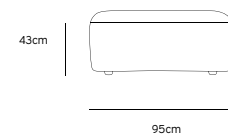

Product length/depth: 150cm
Product width: 95cm
Product height: 74cm
Seat height: 43cm

/NEW

JAX COUCH ELEMENT ANGLE | TED, STONE
MZM4952

Product length/depth: 95cm
Product width: 95cm
Product height: 74cm
Seat height: 43cm

/NEW

JAX COUCH ELEMENT LEFT | TED, STONE
MZM4949

Product length/depth: 95cm
Product width: 95cm
Product height: 74cm
Seat height: 43cm

/NEW

JAX COUCH ELEMENT RIGHT | TED, STONE
MZM4950

Product length/depth: 95cm
Product width: 95cm
Product height: 74cm
Seat height: 43cm

/NEW

JAX COUCH ELEMENT MIDDLE | TED, STONE
MZM4951

Product length/depth: 95cm
Product width: 87cm
Product height: 74cm
Seat height: 43cm

/NEW

JAX COUCH ELEMENT HOCKER | TED, STONE
MZM4953

Product length/depth: 95cm
Product width: 95cm
Product height: 43cm