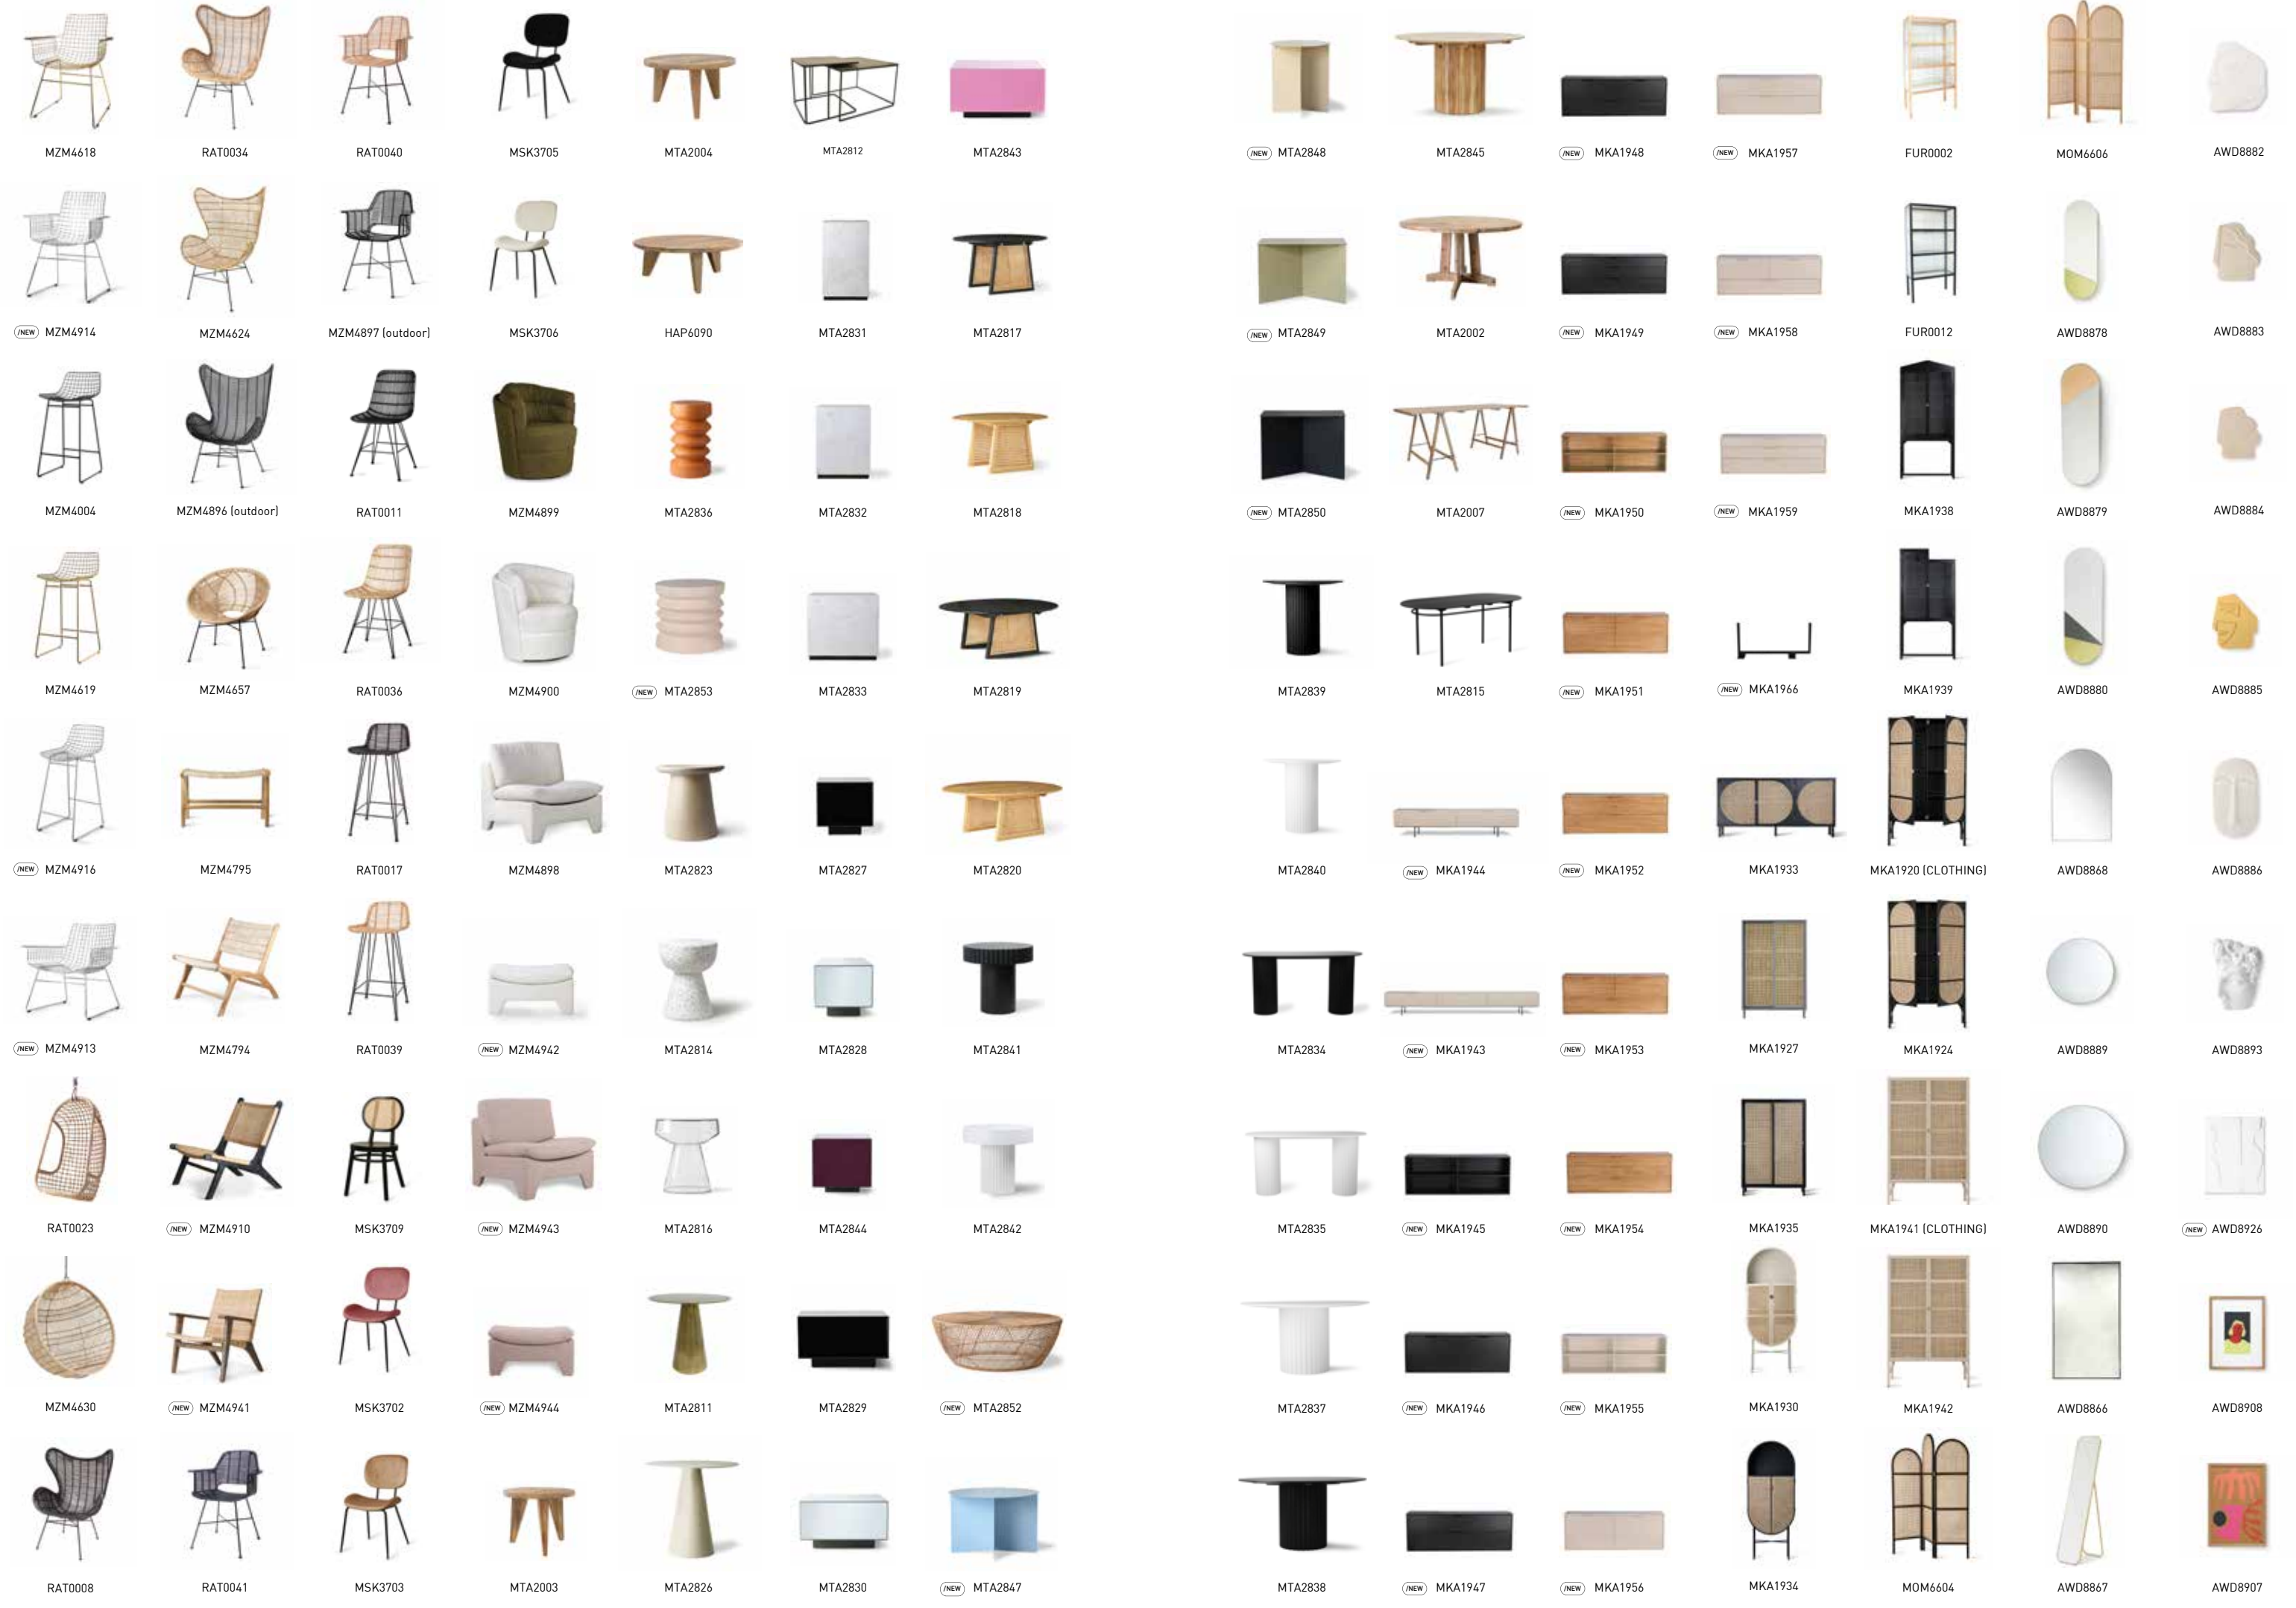

COLOURED COCKTAIL GLASS
SET OF 4
AGL4455
8,5x8,5x10cm

CERAMIC CUTTING PLATE NUDE
ABR2220
15x38,5x1cm

TRADITIONAL LANTERN L CREAM
VOL5026
42x42x52/92cm

TRADITIONAL LANTERN XL CREAM
VOL5028
45x45x62/92cm

TRADITIONAL LANTERN XL TERRA
VOL5025
60x60x58/92cm