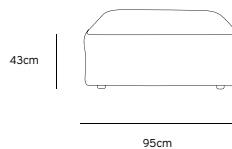

/NEW
JAX COUCH ELEMENT HOCKER | ROYAL VELVET, BLUE
MZM4967

Product length/depth: 95cm
Product width: 95cm
Product height: 43cm