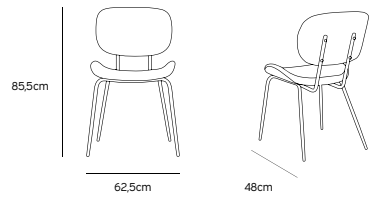

DINING CHAIR VELVET OLD PINK

MSK3702

Product length/depth: 48cm
Product width: 62,5cm
Product height: 85,5cm
Seat height: 44cm
Seat depth: 44,5cm

DINING CHAIR VELVET SAND

MSK3703

Product length/depth: 48cm
Product width: 62,5cm
Product height: 85,5cm
Seat height: 44cm
Seat depth: 44,5cm