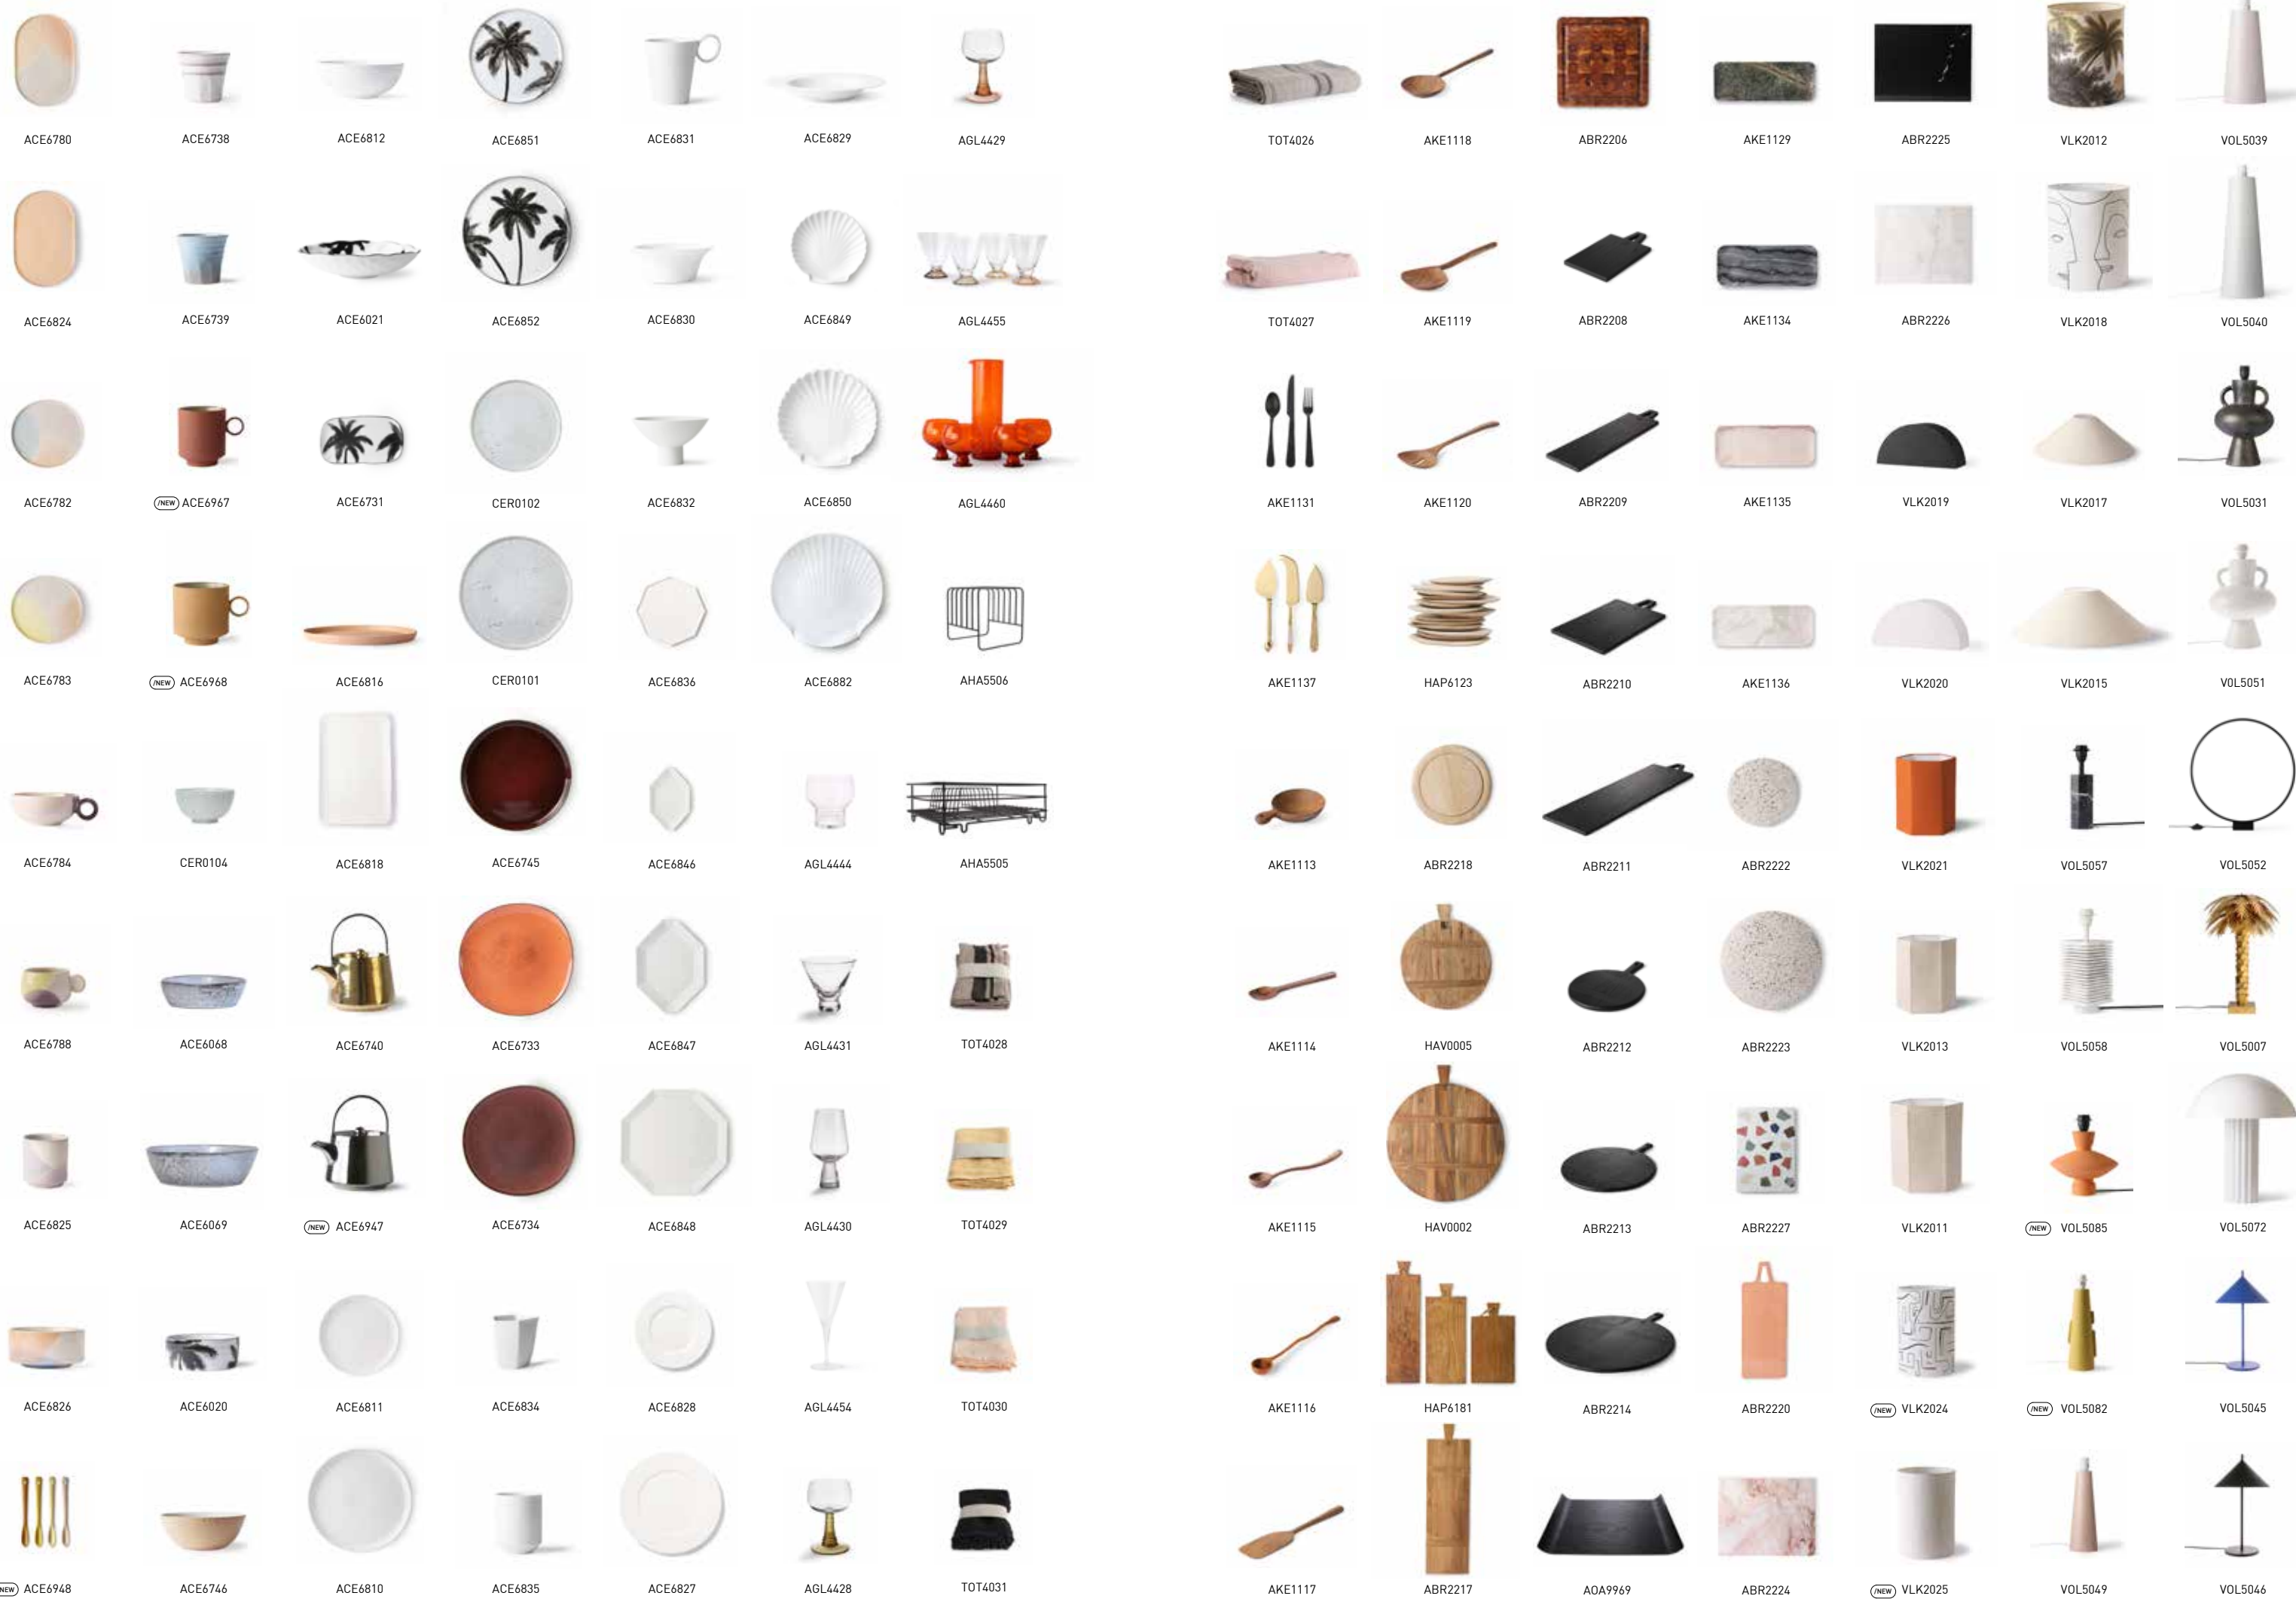

COLOURED COCKTAIL GLASS
SET OF 4
AGL4455
8,5x8,5x10cm

CERAMIC CUTTING PLATE NUDE
ABR2220
15x38,5x1cm

TRADITIONAL LANTERN L CREAM
VOL5026
42x42x52/92cm

TRADITIONAL LANTERN XL CREAM
VOL5028
45x45x62/92cm

TRADITIONAL LANTERN XL TERRA
VOL5025
60x60x58/92cm