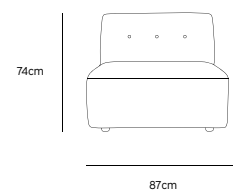

/NEW

VINT COUCH ELEMENT MIDDLE | CORDUROY VELVET AGED GOLD MZM4937

Product length/depth: 88cm
Product width: 97cm
Product height: 74cm
Seat height: 43cm