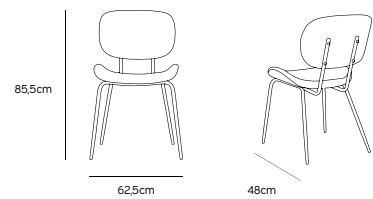

MSK3702

Product length/depth: 48cm
 Product width: 62,5cm
 Product height: 85,5cm
 Seat height: 44cm
 Seat depth: 44,5cm

DINING CHAIR VELVET SAND

MSK3703

Product length/depth: 48cm
 Product width: 62,5cm
 Product height: 85,5cm
 Seat height: 44cm
 Seat depth: 44,5cm