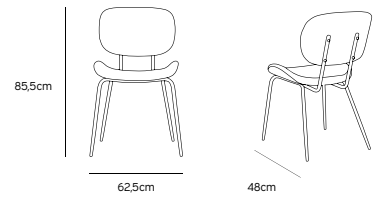

DINING CHAIR VELVET OLD PINK

MSK3702

Product length/depth: 48cm
Product width: 62,5cm
Product height: 85,5cm
Seat height: 44cm
Seat depth: 44,5cm

DINING CHAIR VELVET SAND

MSK3703

Product length/depth: 48cm
Product width: 62,5cm
Product height: 85,5cm
Seat height: 44cm
Seat depth: 44,5cm