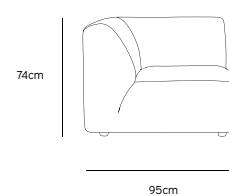

/NEW

/NEW
JAX COUCH ELEMENT ROUND | ROYAL VELVET, BLUE
MZM4968

Product length/depth: 150cm
 Product width: 95cm
 Product height: 74cm
 Seat height: 43cm

/NEW
JAX COUCH ELEMENT ANGLE | ROYAL VELVET, BLUE
MZM4966

Product length/depth: 95cm
 Product width: 95cm
 Product height: 74cm
 Seat height: 43cm

/NEW
JAX COUCH ELEMENT LEFT | ROYAL VELVET, BLUE
MZM4963

Product length/depth: 95cm
 Product width: 95cm
 Product height: 74cm
 Seat height: 43cm