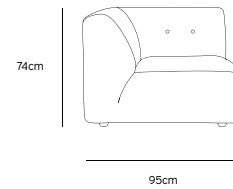

/NEW

VINT COUCH ELEMENT LEFT | CORDUROY VELVET AGED GOLD MZM4935

Product length/depth: 95cm
Product width: 97cm
Product height: 74cm
Seat height: 43cm