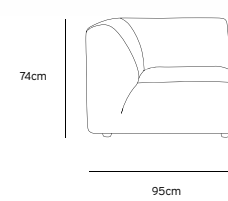

Product length/depth: 150cm
Product width: 95cm
Product height: 74cm
Seat height: 43cm

/NEW

JAX COUCH ELEMENT ANGLE | TED, STONE
MZM4952

Product length/depth: 95cm
Product width: 95cm
Product height: 74cm
Seat height: 43cm

/NEW

JAX COUCH ELEMENT LEFT | TED, STONE
MZM4949

Product length/depth: 95cm
Product width: 95cm
Product height: 74cm
Seat height: 43cm

/NEW

JAX COUCH ELEMENT RIGHT | TED, STONE
MZM4950

Product length/depth: 95cm
Product width: 95cm
Product height: 74cm
Seat height: 43cm