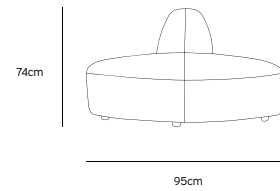

Product length/depth: 150cm
Product width: 95cm
Product height: 74cm
Seat height: 43cm

/NEW

JAX COUCH ELEMENT ANGLE | TED, STONE
MZM4952

Product length/depth: 95cm
Product width: 95cm
Product height: 74cm
Seat height: 43cm

/NEW

JAX COUCH ELEMENT LEFT | TED, STONE
MZM4949

Product length/depth: 95cm
Product width: 95cm
Product height: 74cm
Seat height: 43cm

/NEW

JAX COUCH ELEMENT RIGHT | TED, STONE
MZM4950

Product length/depth: 95cm
Product width: 95cm
Product height: 74cm
Seat height: 43cm