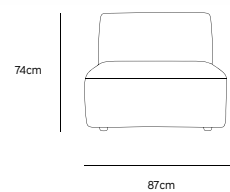

Product length/depth: 150cm
Product width: 95cm
Product height: 74cm
Seat height: 43cm

/NEW

JAX COUCH ELEMENT ANGLE | TED, STONE
MZM4952

Product length/depth: 95cm
Product width: 95cm
Product height: 74cm
Seat height: 43cm

/NEW

JAX COUCH ELEMENT LEFT | TED, STONE
MZM4949

Product length/depth: 95cm
Product width: 95cm
Product height: 74cm
Seat height: 43cm

/NEW

JAX COUCH ELEMENT RIGHT | TED, STONE
MZM4950

Product length/depth: 95cm
Product width: 95cm
Product height: 74cm
Seat height: 43cm

/NEW

JAX COUCH ELEMENT MIDDLE | TED, STONE
MZM4951

Product length/depth: 95cm
Product width: 87cm
Product height: 74cm
Seat height: 43cm

/NEW

JAX COUCH ELEMENT HOCKER | TED, STONE
MZM4953

Product length/depth: 95cm
Product width: 95cm
Product height: 43cm