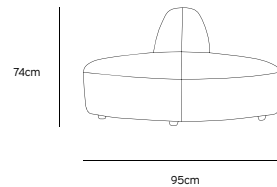

/NEW

/NEW
JAX COUCH ELEMENT ROUND | ROYAL VELVET, BLUE
MZM4968

Product length/depth: 150cm
 Product width: 95cm
 Product height: 74cm
 Seat height: 43cm

/NEW
JAX COUCH ELEMENT ANGLE | ROYAL VELVET, BLUE
MZM4966