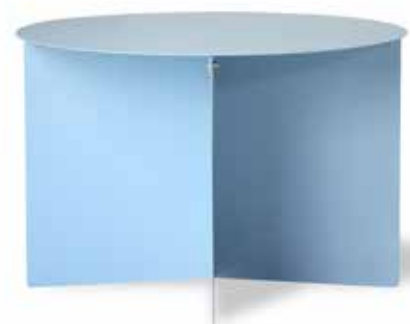

GREEN GLASS VASE M
AGL4448
11x11x17cm

CERAMIC VASE GREEN WITH HANDLE
ACE6728
19x19x41cm

METAL SIDE TABLE ROUND BLUE
MTA2847
60x60x40cm

(NEW)

HEXAGONAL LAMP SHADE LINEN NATURAL L
VLK2011
31x36x42cm

CONE LAMP BASE M MATT SKIN
VOL5039
16,5x16,5x40cm