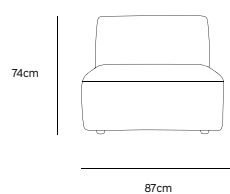

/NEW
JAX COUCH ELEMENT MIDDLE | ROYAL VELVET, BLUE
MZM4965

Product length/depth: 95cm
Product width: 87cm
Product height: 74cm
Seat height: 43cm