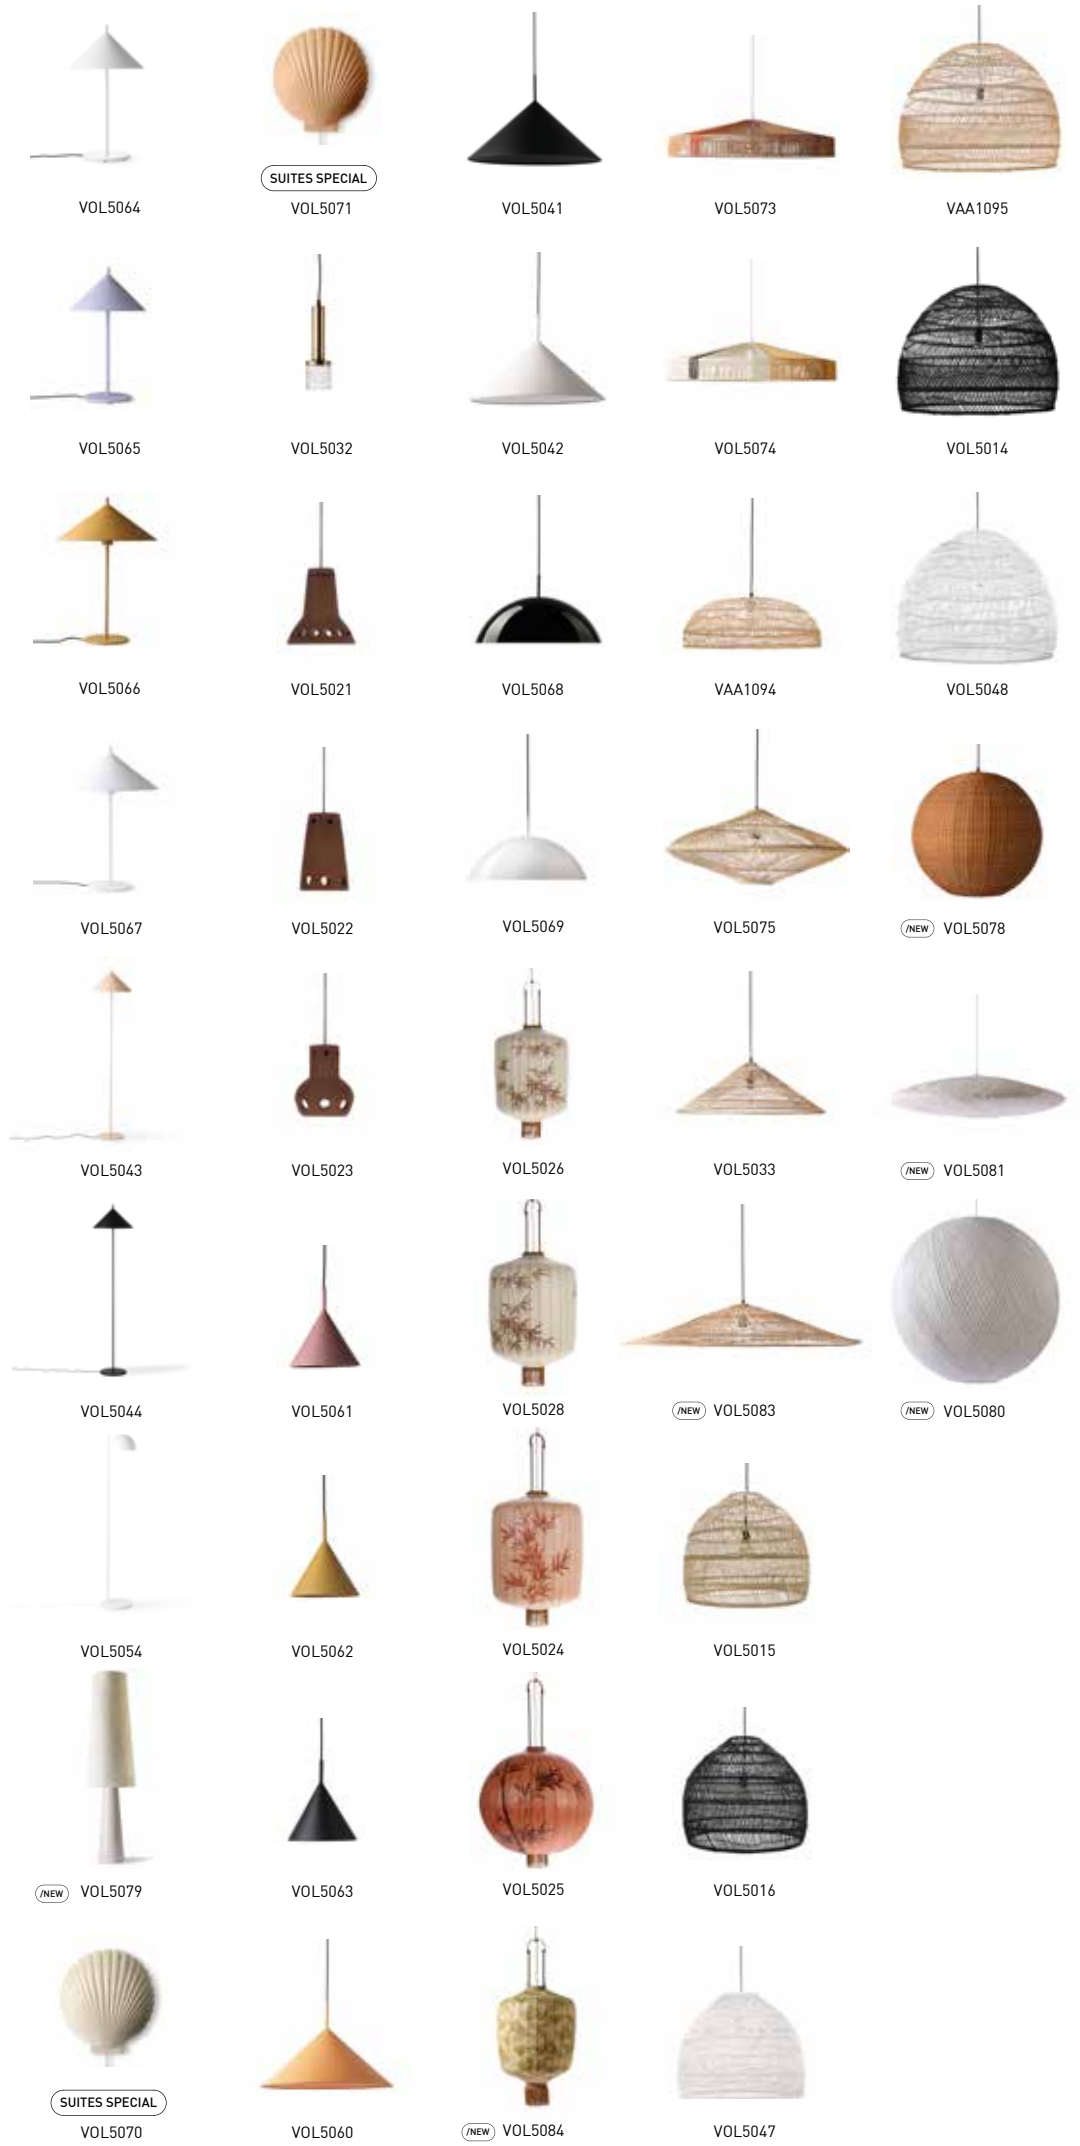

PILLAR SIDE TABLE OVAL WHITE
MTA2835
140x50x72cm

PILLAR DINING TABLE ROUND BLACK
MTA2838
140x140x75cm

PILLAR DINING TABLE ROUND WHITE
MTA2837
140x140x75cm

SWIRL WINE GLASS GREEN
AGL4428
8,5x8,5x13,5cm

SWIRL WINE GLASS NUDE
AGL4429
8,5x8,5x13,5cm

COLOURED COCKTAIL GLASS
SET OF 4
AGL4455
8,5x8,5x10cm

CERAMIC CUTTING PLATE NUDE
ABR2220
15x38,5x1cm

TRADITIONAL LANTERN L CREAM
VOL5026
42x42x52/92cm

TRADITIONAL LANTERN XL CREAM
VOL5028
45x45x62/92cm

TRADITIONAL LANTERN XL TERRA
VOL5025
60x60x58/92cm