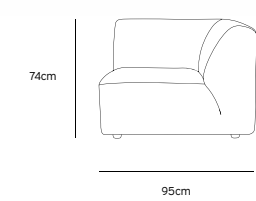

Product length/depth: 150cm
Product width: 95cm
Product height: 74cm
Seat height: 43cm

/NEW

JAX COUCH ELEMENT ANGLE | TED, STONE
MZM4952

Product length/depth: 95cm
Product width: 95cm
Product height: 74cm
Seat height: 43cm

/NEW

JAX COUCH ELEMENT LEFT | TED, STONE
MZM4949

Product length/depth: 95cm
Product width: 95cm
Product height: 74cm
Seat height: 43cm

/NEW

JAX COUCH ELEMENT RIGHT | TED, STONE
MZM4950

Product length/depth: 95cm
Product width: 95cm
Product height: 74cm
Seat height: 43cm

/NEW

JAX COUCH ELEMENT MIDDLE | TED, STONE
MZM4951

Product length/depth: 95cm
Product width: 87cm
Product height: 74cm
Seat height: 43cm

/NEW

JAX COUCH ELEMENT HOCKER | TED, STONE
MZM4953

Product length/depth: 95cm
Product width: 95cm
Product height: 43cm