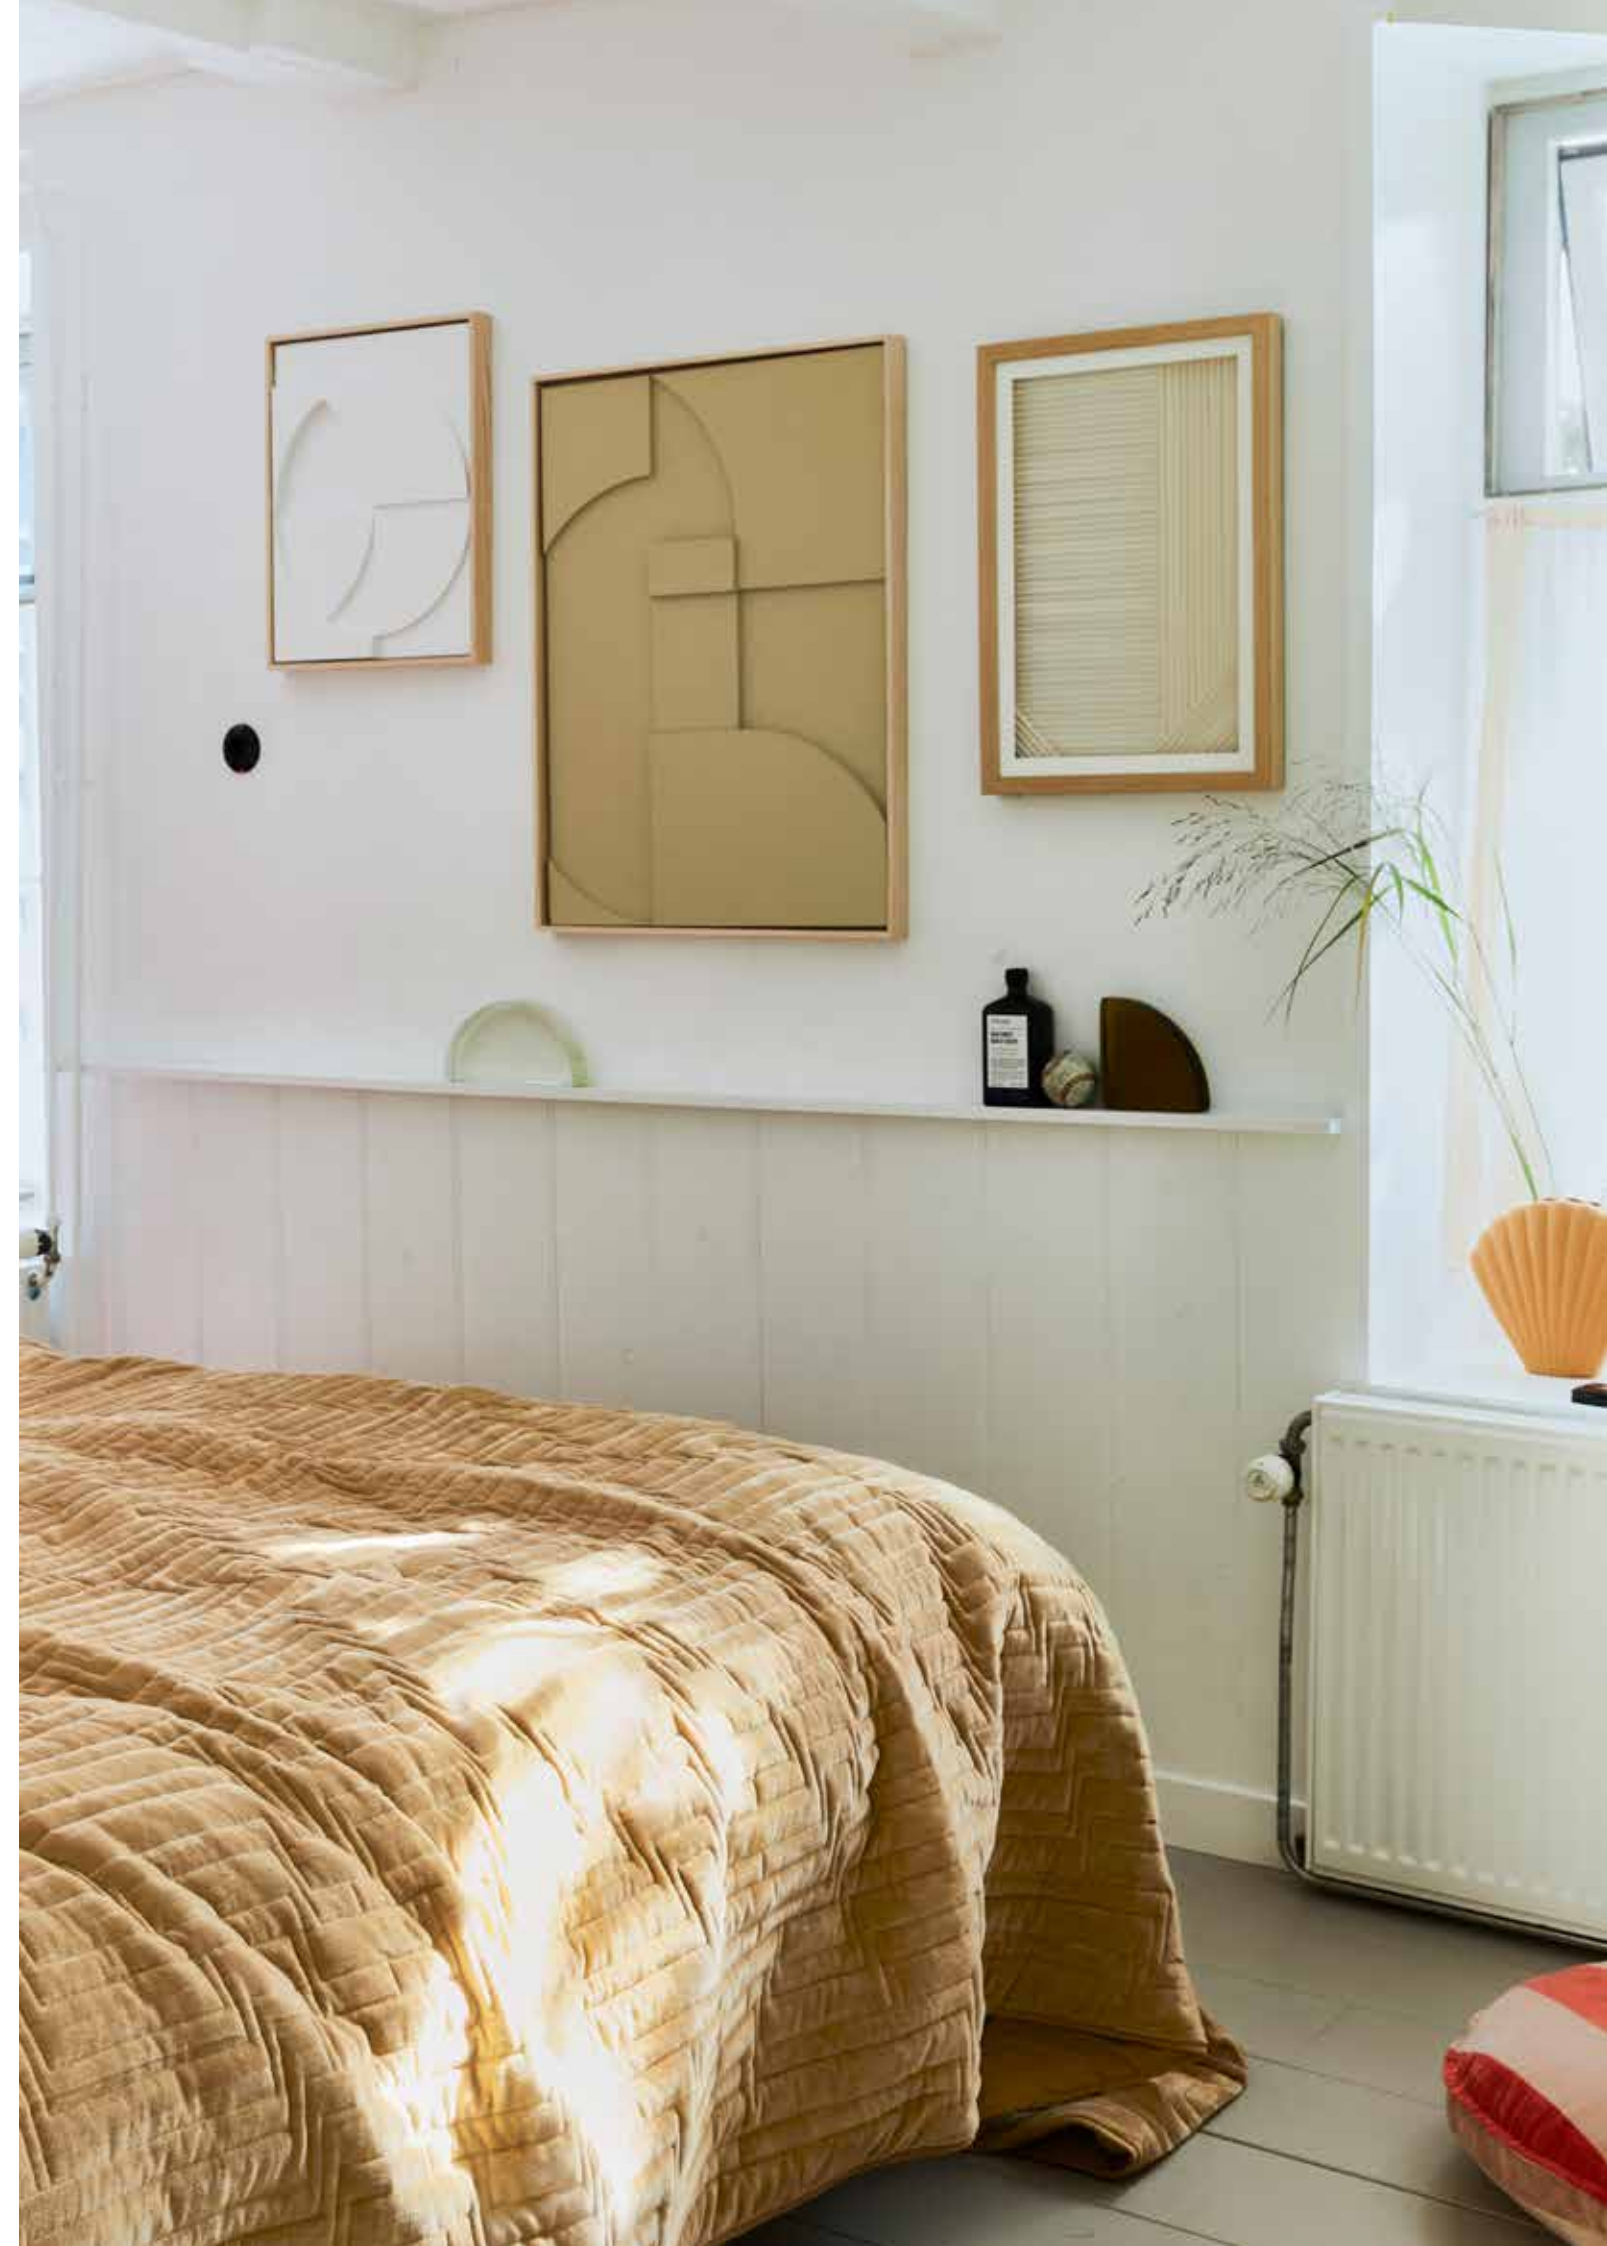

GLASS OBJECT MUSTARD
AOA9992
14x3x15cm

GLASS OBJECT CLEAR
AOA9994
24x5x11cm

FRAMED RELIEF ART PANEL WHITE C
AWD8924
43x4x53cm
/NEW

QUILTED COTTON VELVET BEDSPREAD SOFT YELLOW
TTS1033
240x260cm
/NEW

STRIPED VELVET SEAT CUSHION ROUND RED/PINK
TKU2127
60x60x5cm
/NEW

OTHER ITEMS PHOTO:

- **/NEW** Framed relief art panel sand A | AWD8929 | 63x4x83cm
- **/NEW** Layered paper art frame A | AWD8913 | 42x4x60cm
- Ceramic shell vase terra L | ACE6840 | 24,8x9x20,8cm