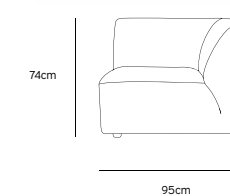

/NEW

/NEW
JAX COUCH ELEMENT ROUND | ROYAL VELVET, BLUE
MZM4968

Product length/depth: 150cm
 Product width: 95cm
 Product height: 74cm
 Seat height: 43cm

/NEW
JAX COUCH ELEMENT ANGLE | ROYAL VELVET, BLUE
MZM4966

Product length/depth: 95cm
 Product width: 95cm
 Product height: 74cm
 Seat height: 43cm

/NEW
JAX COUCH ELEMENT LEFT | ROYAL VELVET, BLUE
MZM4963

Product length/depth: 95cm
 Product width: 95cm
 Product height: 74cm
 Seat height: 43cm