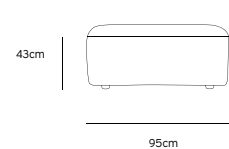

Product length/depth: 95cm
 Product width: 87cm
 Product height: 74cm
 Seat height: 43cm

/NEW
JAX COUCH ELEMENT HOCKER | ROYAL VELVET, BLUE
MZM4967

Product length/depth: 95cm
 Product width: 95cm
 Product height: 43cm