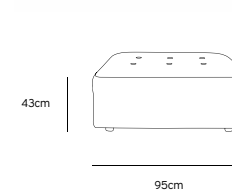

Product length/depth: 95cm
Product width: 97cm
Product height: 74cm
Seat height: 43cm

/NEW

VINT COUCH ELEMENT MIDDLE | CORDUROY VELVET AGED GOLD MZM4937

Product length/depth: 88cm
Product width: 97cm
Product height: 74cm
Seat height: 43cm