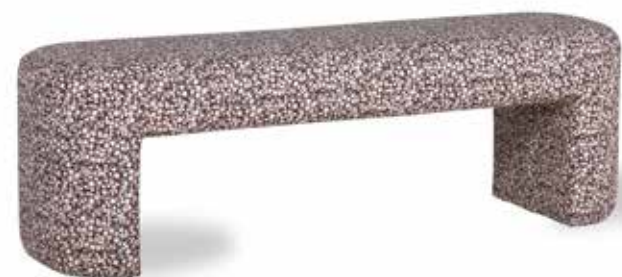

/NEW

DORIS for HKLIVING
PRINTED CUSHION PURPLE
TKU2120
40x30cm

/NEW

DORIS for HKLIVING
PRINTED CUSHION FLORAL
TKU2119
40x30cm

/NEW

DORIS for HKLIVING
FLOCK PRINT PANTHER
TKU2126
40x30cm

/NEW

DORIS for HKLIVING
LOBBY BENCH FLORAL PRINT
MZM4939
140x40x45cm