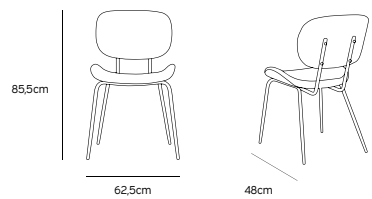

MSK3702

Product length/depth: 48cm
 Product width: 62,5cm
 Product height: 85,5cm
 Seat height: 44cm
 Seat depth: 44,5cm

DINING CHAIR VELVET SAND

MSK3703

Product length/depth: 48cm
 Product width: 62,5cm
 Product height: 85,5cm
 Seat height: 44cm
 Seat depth: 44,5cm