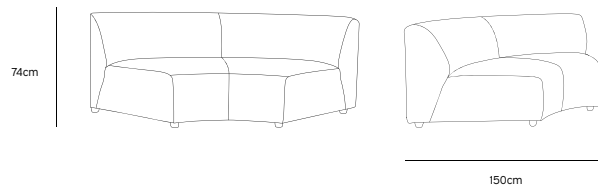

/NEW

/NEW
JAX COUCH ELEMENT ROUND | ROYAL VELVET, BLUE
MZM4968

Product length/depth: 150cm
 Product width: 95cm
 Product height: 74cm
 Seat height: 43cm

/NEW
JAX COUCH ELEMENT ANGLE | ROYAL VELVET, BLUE
MZM4966