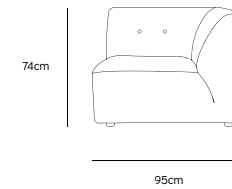

/NEW

VINT COUCH ELEMENT RIGHT | CORDUROY VELVET AGED GOLD MZM4936

Product length/depth: 95cm
Product width: 97cm
Product height: 74cm
Seat height: 43cm