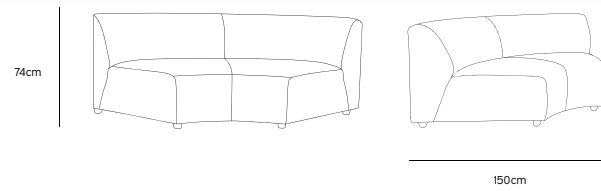

/NEW

JAX COUCH ELEMENT ROUND | TED, STONE
MZM4954

Product length/depth: 150cm
Product width: 95cm
Product height: 74cm
Seat height: 43cm