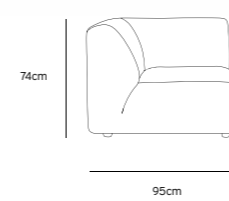

Product length/depth: 150cm  
Product width: 95cm  
Product height: 74cm  
Seat height: 43cm

**/NEW**

**JAX COUCH ELEMENT ANGLE | TED, STONE**  
**MZM4952**

Product length/depth: 95cm  
Product width: 95cm  
Product height: 74cm  
Seat height: 43cm

**/NEW**

**JAX COUCH ELEMENT LEFT | TED, STONE**  
**MZM4949**

Product length/depth: 95cm  
Product width: 95cm  
Product height: 74cm  
Seat height: 43cm

**/NEW**

**JAX COUCH ELEMENT RIGHT | TED, STONE**  
**MZM4950**

Product length/depth: 95cm  
Product width: 95cm  
Product height: 74cm  
Seat height: 43cm

**/NEW**

**JAX COUCH ELEMENT MIDDLE | TED, STONE**  
**MZM4951**

Product length/depth: 95cm  
Product width: 87cm  
Product height: 74cm  
Seat height: 43cm