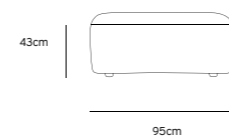

/NEW

JAX COUCH ELEMENT ROUND | TED, STONE
MZM4954

Product length/depth: 150cm
Product width: 95cm
Product height: 74cm
Seat height: 43cm

/NEW

JAX COUCH ELEMENT ANGLE | TED, STONE
MZM4952

Product length/depth: 95cm
Product width: 95cm
Product height: 74cm
Seat height: 43cm

/NEW

JAX COUCH ELEMENT LEFT | TED, STONE
MZM4949

Product length/depth: 95cm
Product width: 95cm
Product height: 74cm
Seat height: 43cm

/NEW

JAX COUCH ELEMENT RIGHT | TED, STONE
MZM4950

Product length/depth: 95cm
Product width: 95cm
Product height: 74cm
Seat height: 43cm

/NEW

JAX COUCH ELEMENT MIDDLE | TED, STONE
MZM4951

Product length/depth: 95cm
Product width: 87cm
Product height: 74cm
Seat height: 43cm

/NEW

JAX COUCH ELEMENT HOCKER | TED, STONE
MZM4953

Product length/depth: 95cm
Product width: 95cm
Product height: 43cm

/NEW

JAX COUCH ELEMENT HOCKER SMALL | TED, STONE
MZM4973

Product length/depth: 95cm
Product width: 47cm
Product height: 43cm

THESE FABRICS ARE ALL AVAILABLE FOR OUR JAX COUCH. PICK YOUR FAVOURITE:

Vintage velvet

Juke velvet

Sneak

Cosy

Royal velvet

Ted