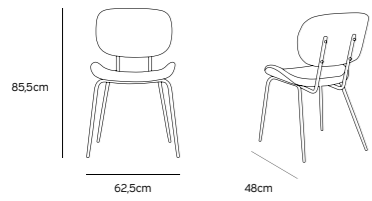

DINING CHAIR RIB BLACK

MSK3705

Product length/depth: 48cm
Product width: 62,5cm
Product height: 85,5cm
Seat height: 44cm
Seat depth: 44,5cm

DINING CHAIR RIB CRÈME

MSK3706

Product length/depth: 48cm
Product width: 62,5cm
Product height: 85,5cm
Seat height: 44cm
Seat depth: 44,5cm