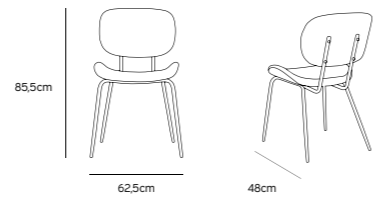

**DINING CHAIR VELVET SAND**

**MSK3703**

Product length/depth: 48cm  
 Product width: 62,5cm  
 Product height: 85,5cm  
 Seat height: 44cm  
 Seat depth: 44,5cm

**DINING CHAIR RIB BLACK**

**MSK3705**

Product length/depth: 48cm  
 Product width: 62,5cm  
 Product height: 85,5cm  
 Seat height: 44cm  
 Seat depth: 44,5cm