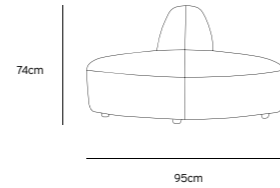

**FOOTED POT EARTHENWARE CREAM**  
ACE6961  
42x42x43cm

**/NEW**

**METAL SIDE TABLE ROUND CREAM**  
MTA2848  
40x40x45cm

**/NEW**

**/NEW**  
**JAX COUCH ELEMENT ROUND | ROYAL VELVET, BLUE**  
**MZM4968**

Product length/depth: 150cm  
 Product width: 95cm  
 Product height: 74cm  
 Seat height: 43cm