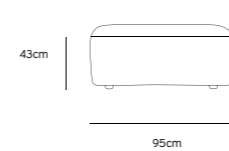

/NEW
JAX COUCH ELEMENT HOCKER SMALL | ROYAL VELVET, BLUE
MZM4974