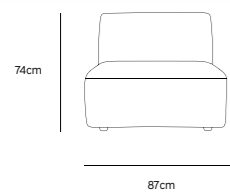

Product length/depth: 150cm  
Product width: 95cm  
Product height: 74cm  
Seat height: 43cm

**/NEW**

**JAX COUCH ELEMENT ANGLE | TED, STONE**  
**MZM4952**

Product length/depth: 95cm  
Product width: 95cm  
Product height: 74cm  
Seat height: 43cm

**/NEW**

**JAX COUCH ELEMENT LEFT | TED, STONE**  
**MZM4949**

Product length/depth: 95cm  
Product width: 95cm  
Product height: 74cm  
Seat height: 43cm

**/NEW**

**JAX COUCH ELEMENT RIGHT | TED, STONE**  
**MZM4950**

Product length/depth: 95cm  
Product width: 95cm  
Product height: 74cm  
Seat height: 43cm

**/NEW**

**JAX COUCH ELEMENT MIDDLE | TED, STONE**  
**MZM4951**

Product length/depth: 95cm  
Product width: 87cm  
Product height: 74cm  
Seat height: 43cm