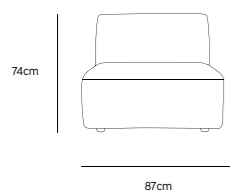

**FOOTED POT EARTHENWARE CREAM**  
ACE6961  
42x42x43cm

**/NEW**

**METAL SIDE TABLE ROUND CREAM**  
MTA2848  
40x40x45cm

**/NEW**

**/NEW**  
**JAX COUCH ELEMENT ROUND | ROYAL VELVET, BLUE**  
**MZM4968**

Product length/depth: 150cm  
 Product width: 95cm  
 Product height: 74cm  
 Seat height: 43cm

**/NEW**  
**JAX COUCH ELEMENT ANGLE | ROYAL VELVET, BLUE**  
**MZM4966**

Product length/depth: 95cm  
 Product width: 95cm  
 Product height: 74cm  
 Seat height: 43cm

**/NEW**  
**JAX COUCH ELEMENT LEFT | ROYAL VELVET, BLUE**  
**MZM4963**

Product length/depth: 95cm  
 Product width: 95cm  
 Product height: 74cm  
 Seat height: 43cm

**/NEW**  
**JAX COUCH ELEMENT RIGHT | ROYAL VELVET, BLUE**  
**MZM4964**

Product length/depth: 95cm  
 Product width: 95cm  
 Product height: 74cm  
 Seat height: 43cm