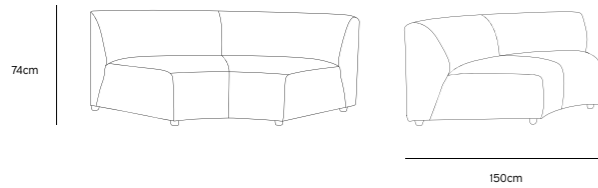

**FOOTED POT EARTHENWARE CREAM**  
ACE6961  
42x42x43cm

**/NEW**

**METAL SIDE TABLE ROUND CREAM**  
MTA2848  
40x40x45cm

**/NEW**

**/NEW**  
**JAX COUCH ELEMENT ROUND | ROYAL VELVET, BLUE**  
**MZM4968**

Product length/depth: 150cm  
 Product width: 95cm  
 Product height: 74cm  
 Seat height: 43cm

**/NEW**  
**JAX COUCH ELEMENT ANGLE | ROYAL VELVET, BLUE**  
**MZM4966**

Product length/depth: 95cm  
 Product width: 95cm  
 Product height: 74cm  
 Seat height: 43cm

**/NEW**  
**JAX COUCH ELEMENT LEFT | ROYAL VELVET, BLUE**  
**MZM4963**