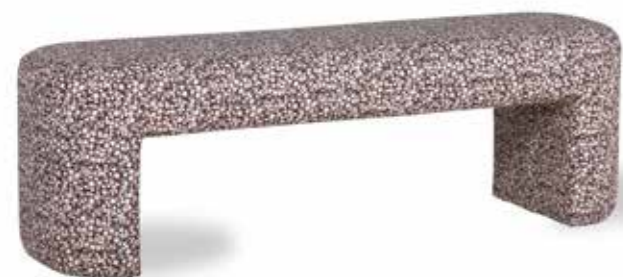

DORIS for HKLIVING
LOBBY BENCH FLORAL PRINT
MZM4939
140x40x45cm

/NEW

DORIS for HKLIVING
PRINTED CUSHION BLUE
TKU2124
60x35cm

/NEW

DORIS for HKLIVING
PRINTED CUSHION GREEN
TKU2123
60x35cm

/NEW

DORIS for HKLIVING
PRINTED CUSHION BROWN
TKU2122
60x35cm

/NEW