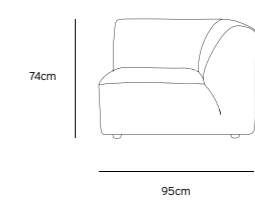

Product length/depth: 150cm  
Product width: 95cm  
Product height: 74cm  
Seat height: 43cm

**/NEW**

**JAX COUCH ELEMENT ANGLE | TED, STONE**  
**MZM4952**

Product length/depth: 95cm  
Product width: 95cm  
Product height: 74cm  
Seat height: 43cm

**/NEW**

**JAX COUCH ELEMENT LEFT | TED, STONE**  
**MZM4949**

Product length/depth: 95cm  
Product width: 95cm  
Product height: 74cm  
Seat height: 43cm

**/NEW**

**JAX COUCH ELEMENT RIGHT | TED, STONE**  
**MZM4950**

Product length/depth: 95cm  
Product width: 95cm  
Product height: 74cm  
Seat height: 43cm

**/NEW**

**JAX COUCH ELEMENT MIDDLE | TED, STONE**  
**MZM4951**

Product length/depth: 95cm  
Product width: 87cm  
Product height: 74cm  
Seat height: 43cm