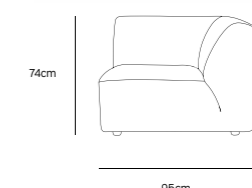

/NEW
JAX COUCH ELEMENT RIGHT | ROYAL VELVET, BLUE
MZM4964

Product length/depth: 95cm
Product width: 95cm
Product height: 74cm
Seat height: 43cm