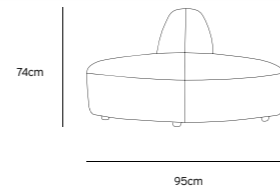

Product length/depth: 150cm  
Product width: 95cm  
Product height: 74cm  
Seat height: 43cm

**/NEW**

**JAX COUCH ELEMENT ANGLE | TED, STONE**  
**MZM4952**

Product length/depth: 95cm  
Product width: 95cm  
Product height: 74cm  
Seat height: 43cm

**/NEW**

**JAX COUCH ELEMENT LEFT | TED, STONE**  
**MZM4949**

Product length/depth: 95cm  
Product width: 95cm  
Product height: 74cm  
Seat height: 43cm

**/NEW**

**JAX COUCH ELEMENT RIGHT | TED, STONE**  
**MZM4950**

Product length/depth: 95cm  
Product width: 95cm  
Product height: 74cm  
Seat height: 43cm

**/NEW**

**JAX COUCH ELEMENT MIDDLE | TED, STONE**  
**MZM4951**

Product length/depth: 95cm  
Product width: 87cm  
Product height: 74cm  
Seat height: 43cm