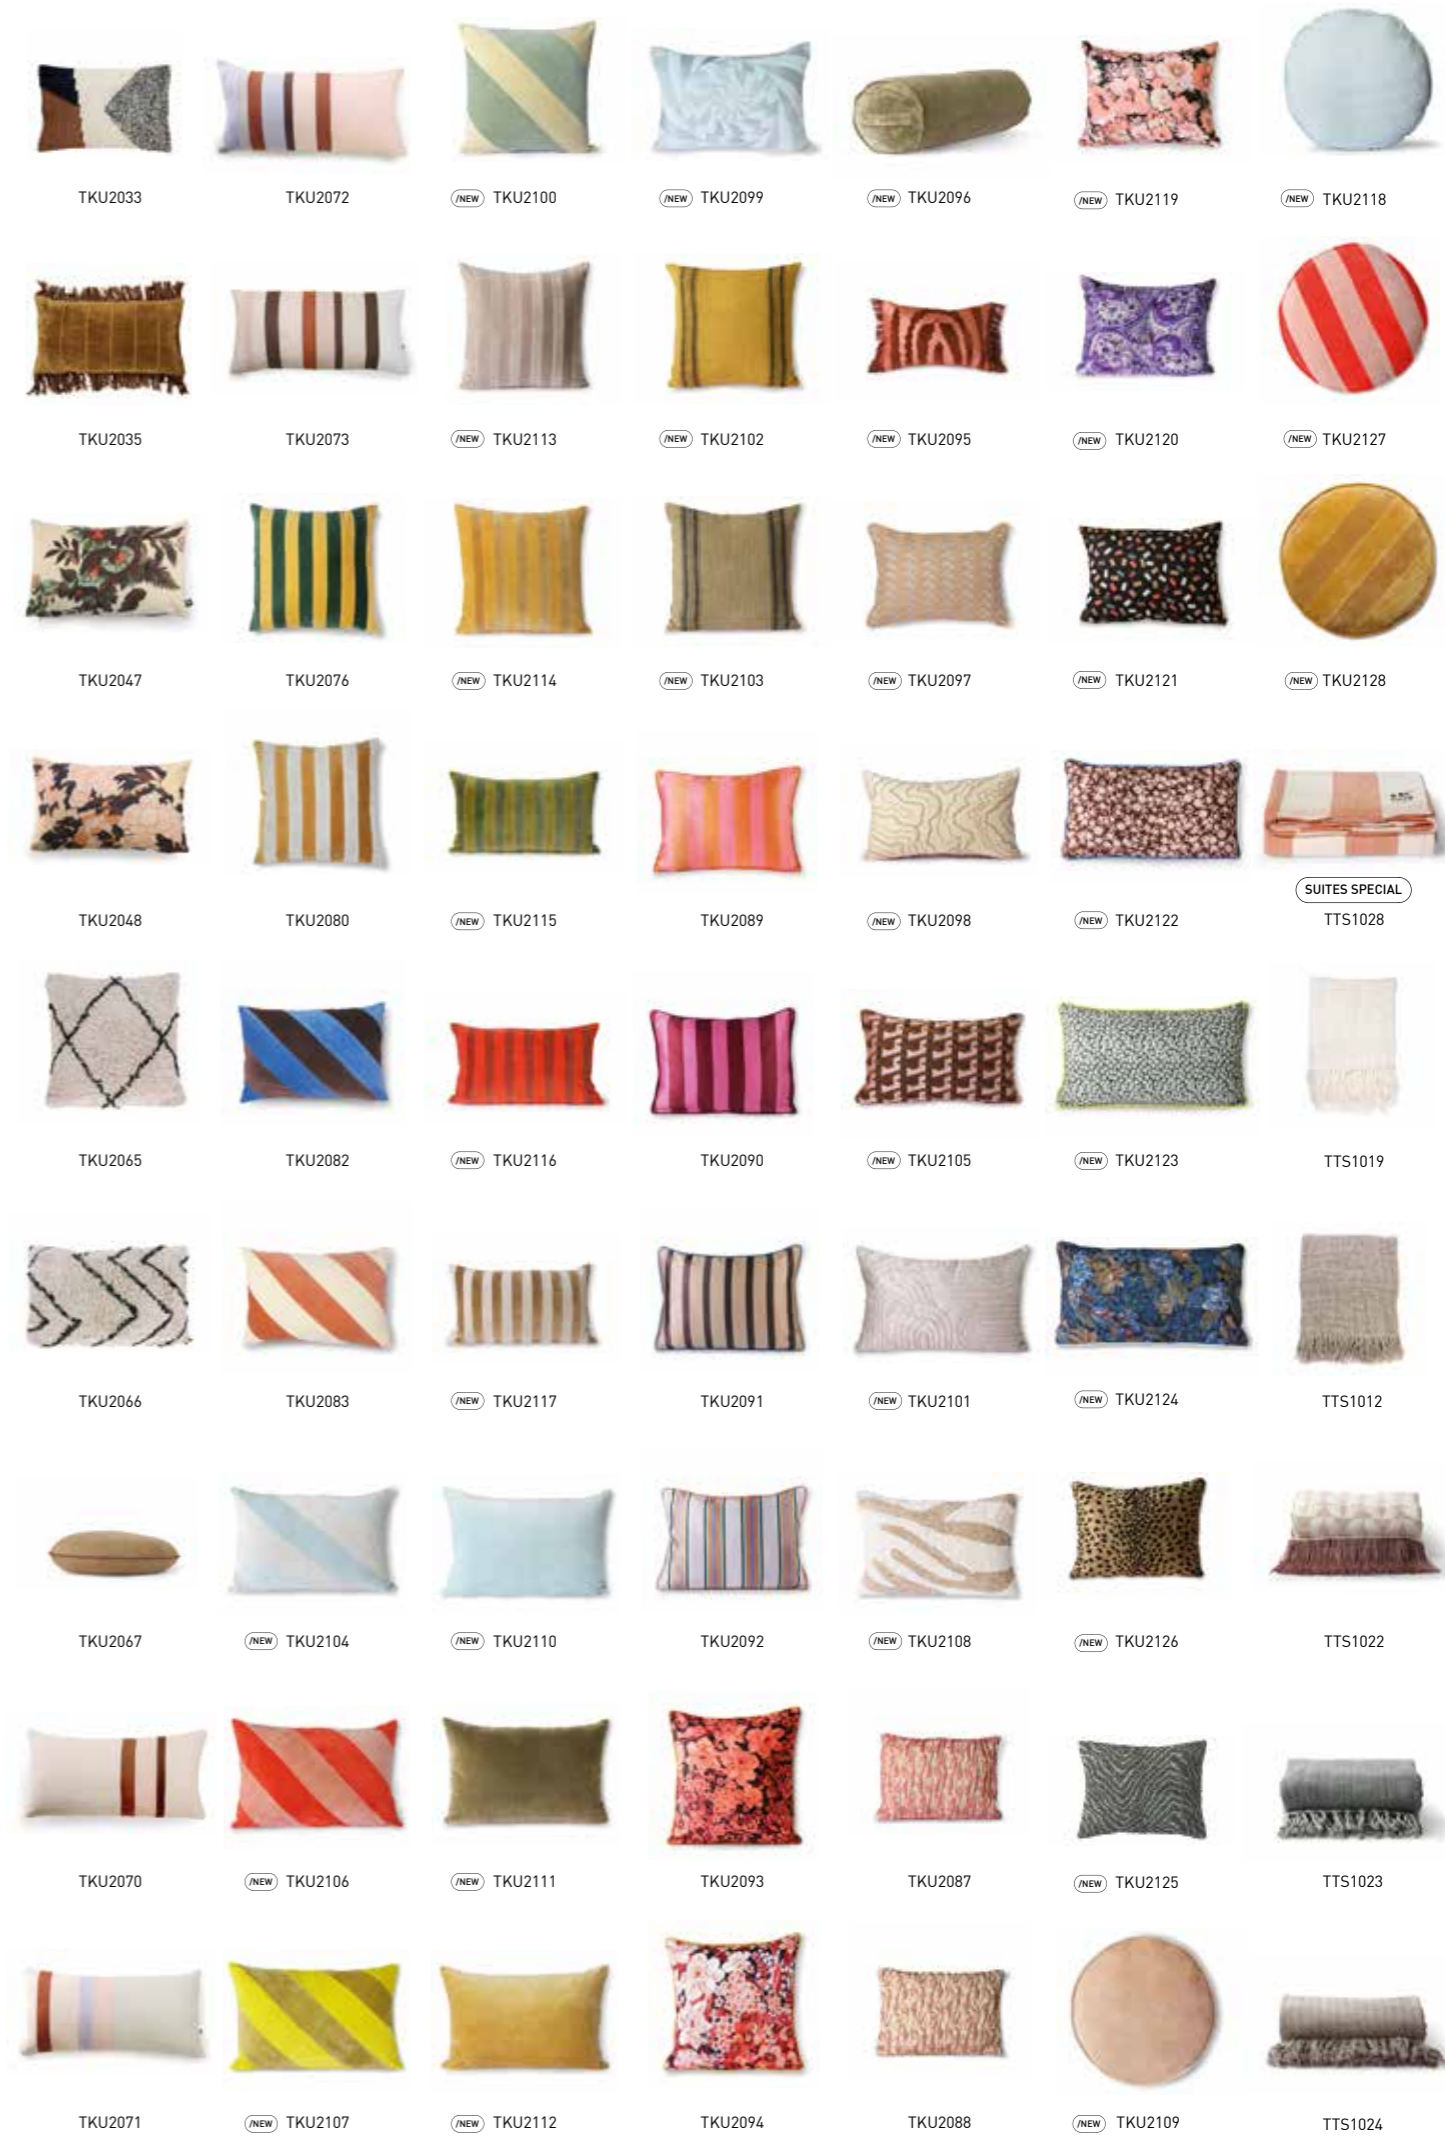

TRADITIONAL LANTERN L CREAM
VOL5026
42x42x52/92cm

TRADITIONAL LANTERN XL CREAM
VOL5028
45x45x62/92cm

TRADITIONAL LANTERN XL TERRA
VOL5025
60x60x58/92cm