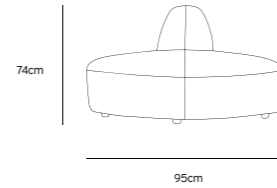

**FOOTED POT EARTHENWARE CREAM**  
ACE6961  
42x42x43cm

**/NEW**

**METAL SIDE TABLE ROUND CREAM**  
MTA2848  
40x40x45cm

**/NEW**

**/NEW**  
**JAX COUCH ELEMENT ROUND | ROYAL VELVET, BLUE**  
**MZM4968**

Product length/depth: 150cm  
 Product width: 95cm  
 Product height: 74cm  
 Seat height: 43cm