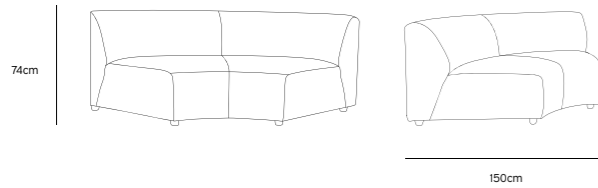

**FOOTED POT EARTHENWARE CREAM**  
ACE6961  
42x42x43cm

**/NEW**

**METAL SIDE TABLE ROUND CREAM**  
MTA2848  
40x40x45cm

**/NEW**

**/NEW**  
**JAX COUCH ELEMENT ROUND | ROYAL VELVET, BLUE**  
**MZM4968**

Product length/depth: 150cm  
 Product width: 95cm  
 Product height: 74cm  
 Seat height: 43cm