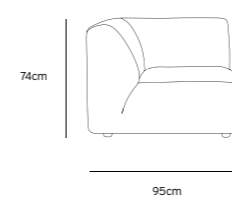

Product length/depth: 150cm  
Product width: 95cm  
Product height: 74cm  
Seat height: 43cm

**/NEW**

**JAX COUCH ELEMENT ANGLE | TED, STONE**  
**MZM4952**

Product length/depth: 95cm  
Product width: 95cm  
Product height: 74cm  
Seat height: 43cm

**/NEW**

**JAX COUCH ELEMENT LEFT | TED, STONE**  
**MZM4949**

Product length/depth: 95cm  
Product width: 95cm  
Product height: 74cm  
Seat height: 43cm

**/NEW**

**JAX COUCH ELEMENT RIGHT | TED, STONE**  
**MZM4950**

Product length/depth: 95cm  
Product width: 95cm  
Product height: 74cm  
Seat height: 43cm

**/NEW**

**JAX COUCH ELEMENT MIDDLE | TED, STONE**  
**MZM4951**

Product length/depth: 95cm  
Product width: 87cm  
Product height: 74cm  
Seat height: 43cm