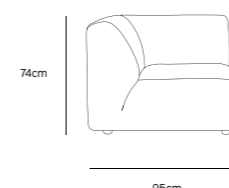

/NEW
JAX COUCH ELEMENT LEFT | ROYAL VELVET, BLUE
MZM4963

Product length/depth: 95cm
Product width: 95cm
Product height: 74cm
Seat height: 43cm