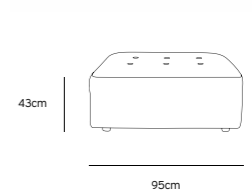

/NEW

VINT COUCH ELEMENT HOCKER |
CORDUROY VELVET AGED GOLD
MZM4938

Product length/depth: 93cm
Product width: 97cm
Product height: 43cm