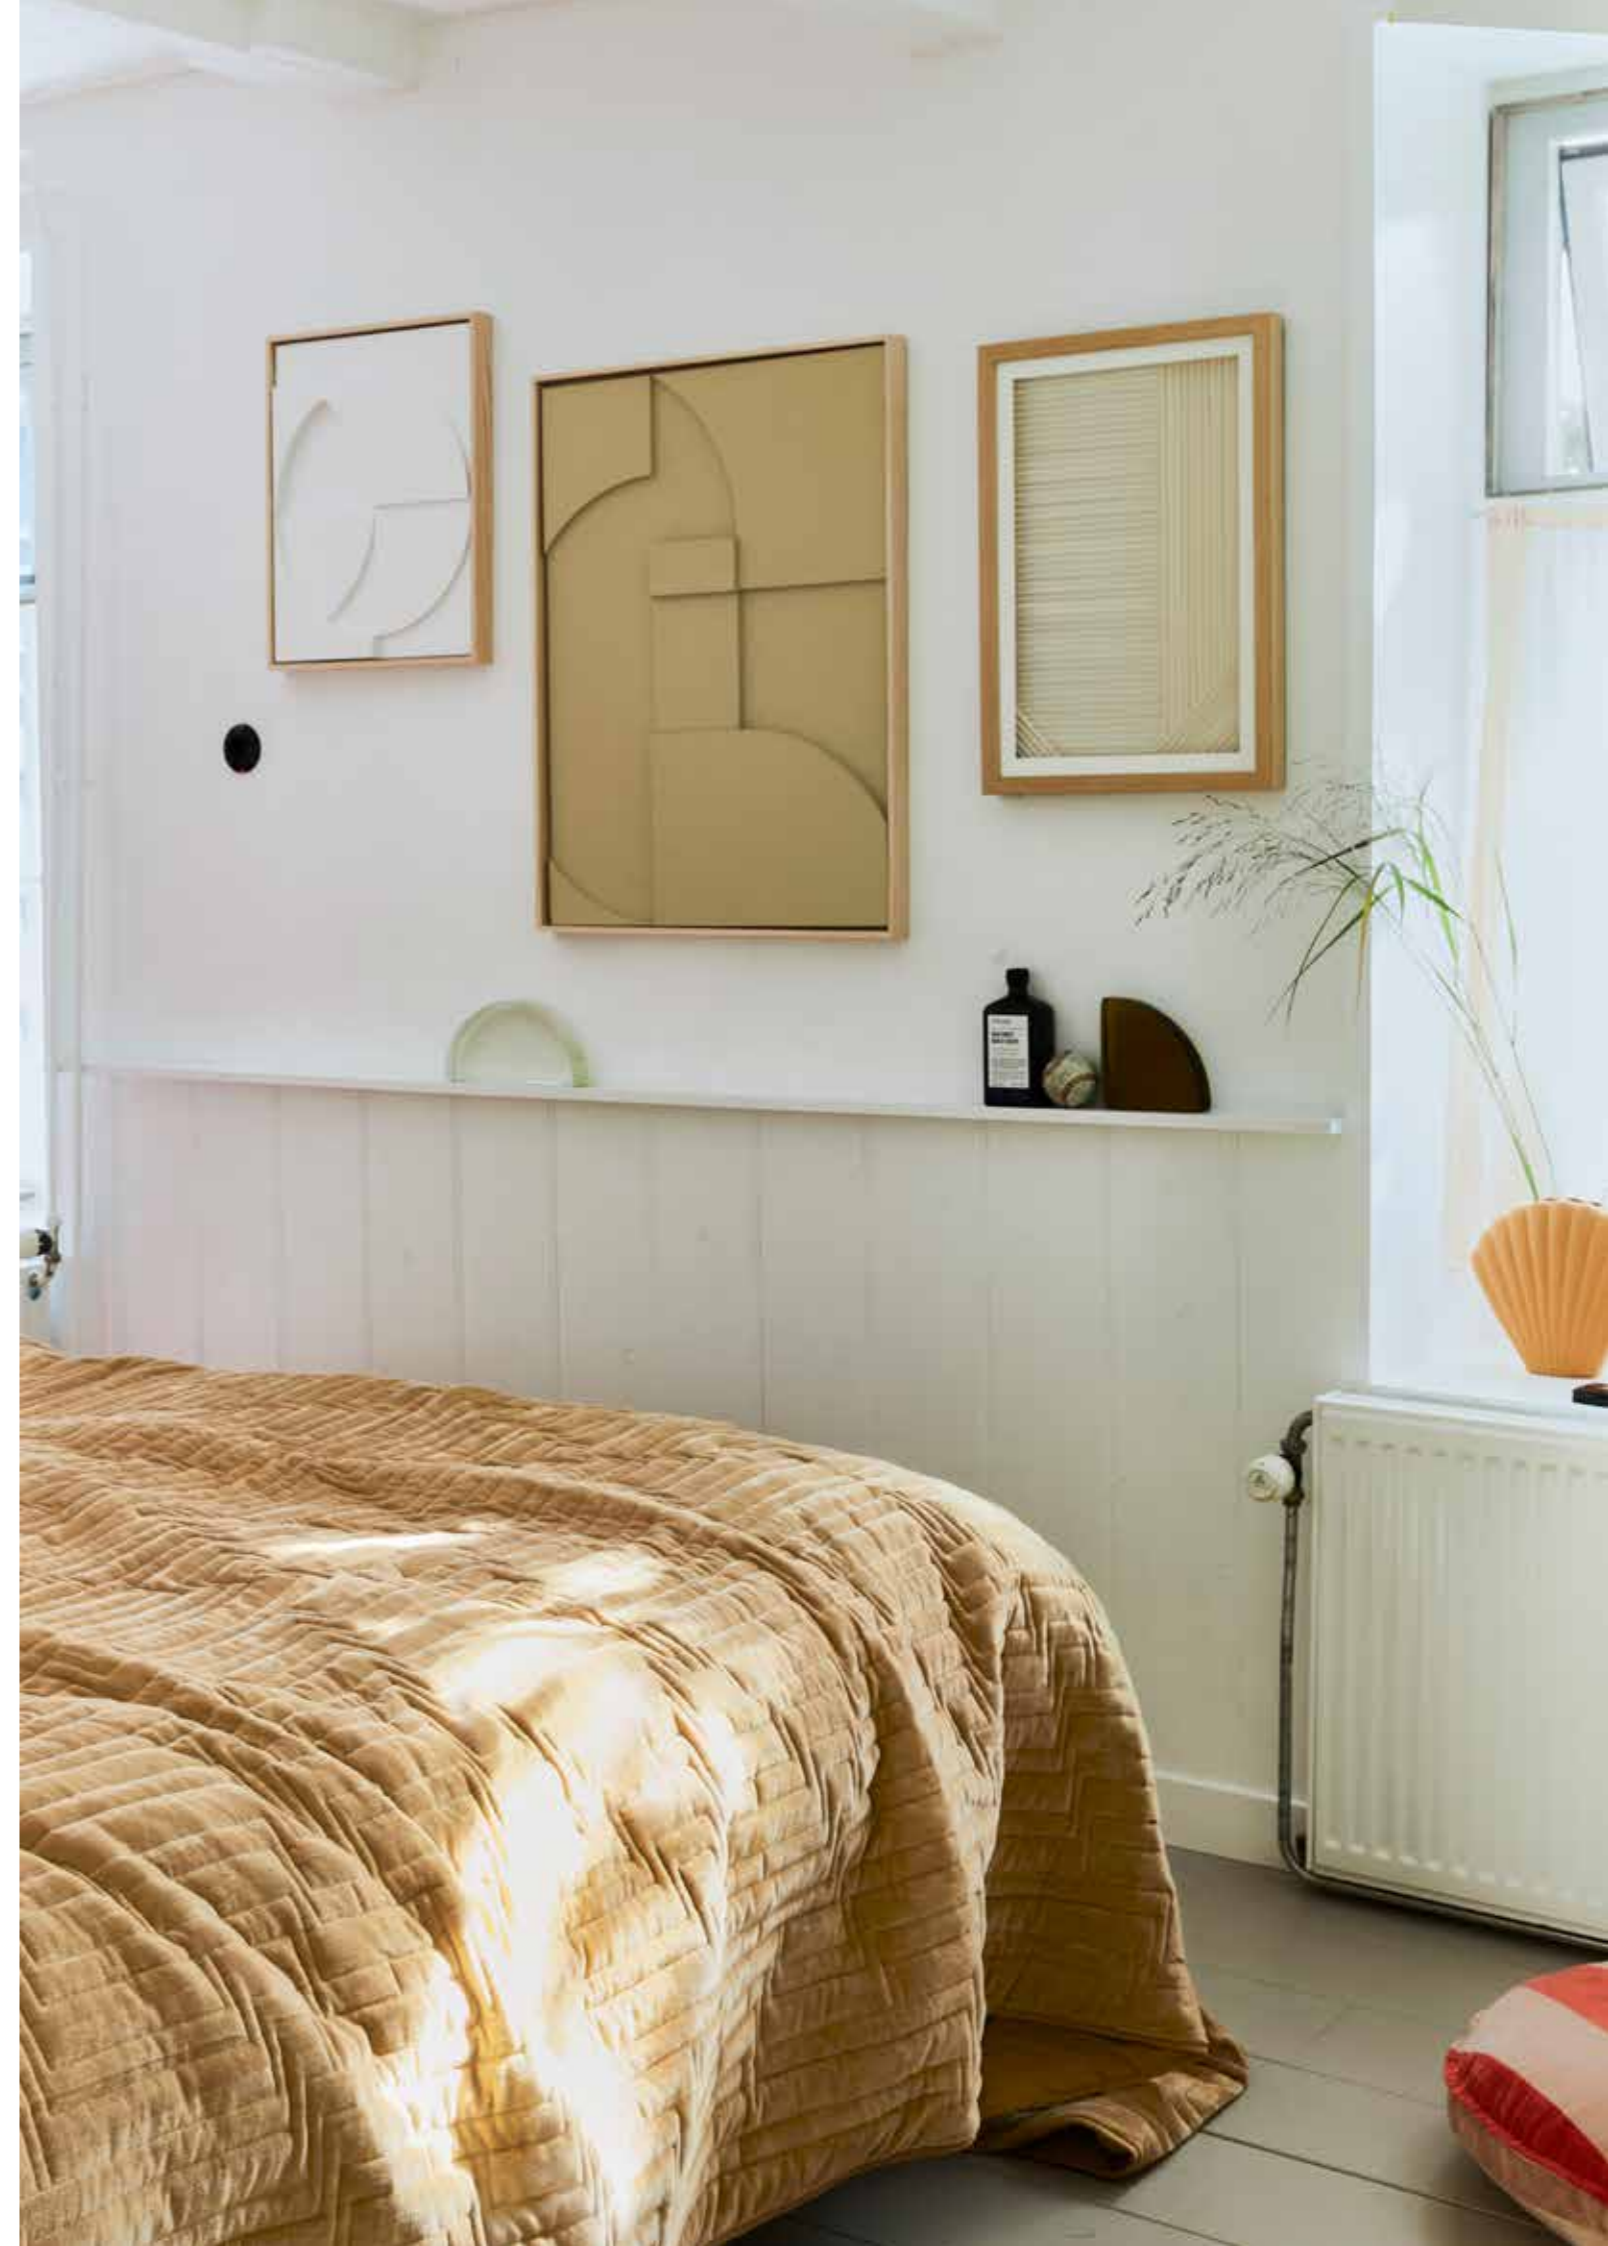

GLASS OBJECT MUSTARD
AOA9992
14x3x15cm

GLASS OBJECT CLEAR
AOA9994
24x5x11cm

FRAMED RELIEF ART PANEL WHITE C
AWD8924
43x4x53cm
/NEW

QUILTED COTTON VELVET BEDSPREAD SOFT YELLOW
TTSI033
240x260cm
/NEW

STRIPED VELVET SEAT CUSHION ROUND RED/PINK
TKU2127
60x60x5cm
/NEW

OTHER ITEMS PHOTO:

- **/NEW** Framed relief art panel sand A | AWD8929 | 63x4x83cm
- **/NEW** Layered paper art frame A | AWD8913 | 42x4x60cm
- Ceramic shell vase terra L | ACE6840 | 24,8x9x20,8cm