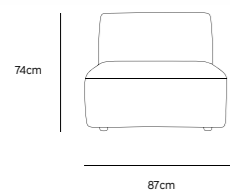

**/NEW**

**JAX COUCH ELEMENT ROUND | TED, STONE**  
**MZM4954**

Product length/depth:	150cm
Product width:	95cm
Product height:	74cm
Seat height:	43cm

**/NEW**

**JAX COUCH ELEMENT ANGLE | TED, STONE**  
**MZM4952**

Product length/depth:	95cm
Product width:	95cm
Product height:	74cm
Seat height:	43cm

**/NEW**

**JAX COUCH ELEMENT LEFT | TED, STONE**  
**MZM4949**

Product length/depth:	95cm
Product width:	95cm
Product height:	74cm
Seat height:	43cm

**/NEW**

**JAX COUCH ELEMENT RIGHT | TED, STONE**  
**MZM4950**

Product length/depth:	95cm
Product width:	95cm
Product height:	74cm
Seat height:	43cm

**/NEW**

**JAX COUCH ELEMENT MIDDLE | TED, STONE**  
**MZM4951**

Product length/depth:	95cm
Product width:	87cm
Product height:	74cm
Seat height:	43cm

**/NEW**

**JAX COUCH ELEMENT HOCKER | TED, STONE**  
**MZM4953**

Product length/depth:	95cm
Product width:	95cm
Product height:	43cm