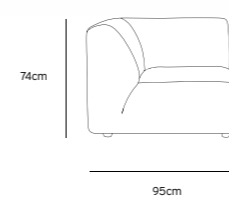

**/NEW**

**JAX COUCH ELEMENT ROUND | TED, STONE**  
**MZM4954**

Product length/depth:	150cm
Product width:	95cm
Product height:	74cm
Seat height:	43cm

**/NEW**

**JAX COUCH ELEMENT ANGLE | TED, STONE**  
**MZM4952**

Product length/depth:	95cm
Product width:	95cm
Product height:	74cm
Seat height:	43cm

**/NEW**

**JAX COUCH ELEMENT LEFT | TED, STONE**  
**MZM4949**

Product length/depth:	95cm
Product width:	95cm
Product height:	74cm
Seat height:	43cm

**/NEW**

**JAX COUCH ELEMENT RIGHT | TED, STONE**  
**MZM4950**

Product length/depth:	95cm
Product width:	95cm
Product height:	74cm
Seat height:	43cm

**/NEW**

**JAX COUCH ELEMENT MIDDLE | TED, STONE**  
**MZM4951**