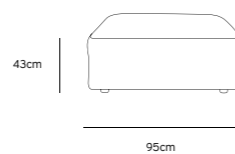

Product length/depth:	95cm
Product width:	95cm
Product height:	74cm
Seat height:	43cm

**/NEW**

**JAX COUCH ELEMENT LEFT | TED, STONE**  
**MZM4949**

Product length/depth:	95cm
Product width:	95cm
Product height:	74cm
Seat height:	43cm

**/NEW**

**JAX COUCH ELEMENT RIGHT | TED, STONE**  
**MZM4950**

Product length/depth:	95cm
Product width:	95cm
Product height:	74cm
Seat height:	43cm

**/NEW**

**JAX COUCH ELEMENT MIDDLE | TED, STONE**  
**MZM4951**

Product length/depth:	95cm
Product width:	87cm
Product height:	74cm
Seat height:	43cm

**/NEW**

**JAX COUCH ELEMENT HOCKER | TED, STONE**  
**MZM4953**

Product length/depth:	95cm
Product width:	95cm
Product height:	43cm