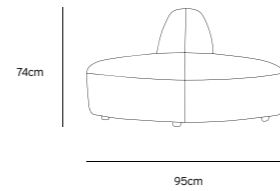

**/NEW**

**JAX COUCH ELEMENT ROUND | TED, STONE**  
**MZM4954**

Product length/depth: 150cm  
Product width: 95cm  
Product height: 74cm  
Seat height: 43cm

**/NEW**

**JAX COUCH ELEMENT ANGLE | TED, STONE**  
**MZM4952**

Product length/depth: 95cm  
Product width: 95cm  
Product height: 74cm  
Seat height: 43cm

**/NEW**

**JAX COUCH ELEMENT LEFT | TED, STONE**  
**MZM4949**

Product length/depth: 95cm  
Product width: 95cm  
Product height: 74cm  
Seat height: 43cm