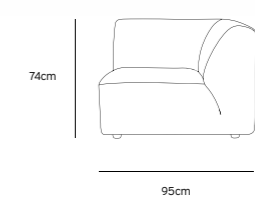

**/NEW**

**JAX COUCH ELEMENT ROUND | TED, STONE**  
**MZM4954**

Product length/depth: 150cm  
Product width: 95cm  
Product height: 74cm  
Seat height: 43cm

**/NEW**

**JAX COUCH ELEMENT ANGLE | TED, STONE**  
**MZM4952**

Product length/depth: 95cm  
Product width: 95cm  
Product height: 74cm  
Seat height: 43cm

**/NEW**

**JAX COUCH ELEMENT LEFT | TED, STONE**  
**MZM4949**

Product length/depth: 95cm  
Product width: 95cm  
Product height: 74cm  
Seat height: 43cm