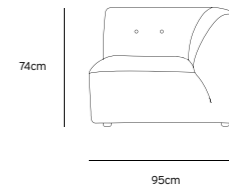

/NEW

VINT COUCH ELEMENT RIGHT | CORDUROY VELVET AGED GOLD MZM4936

Product length/depth: 95cm
Product width: 97cm
Product height: 74cm
Seat height: 43cm