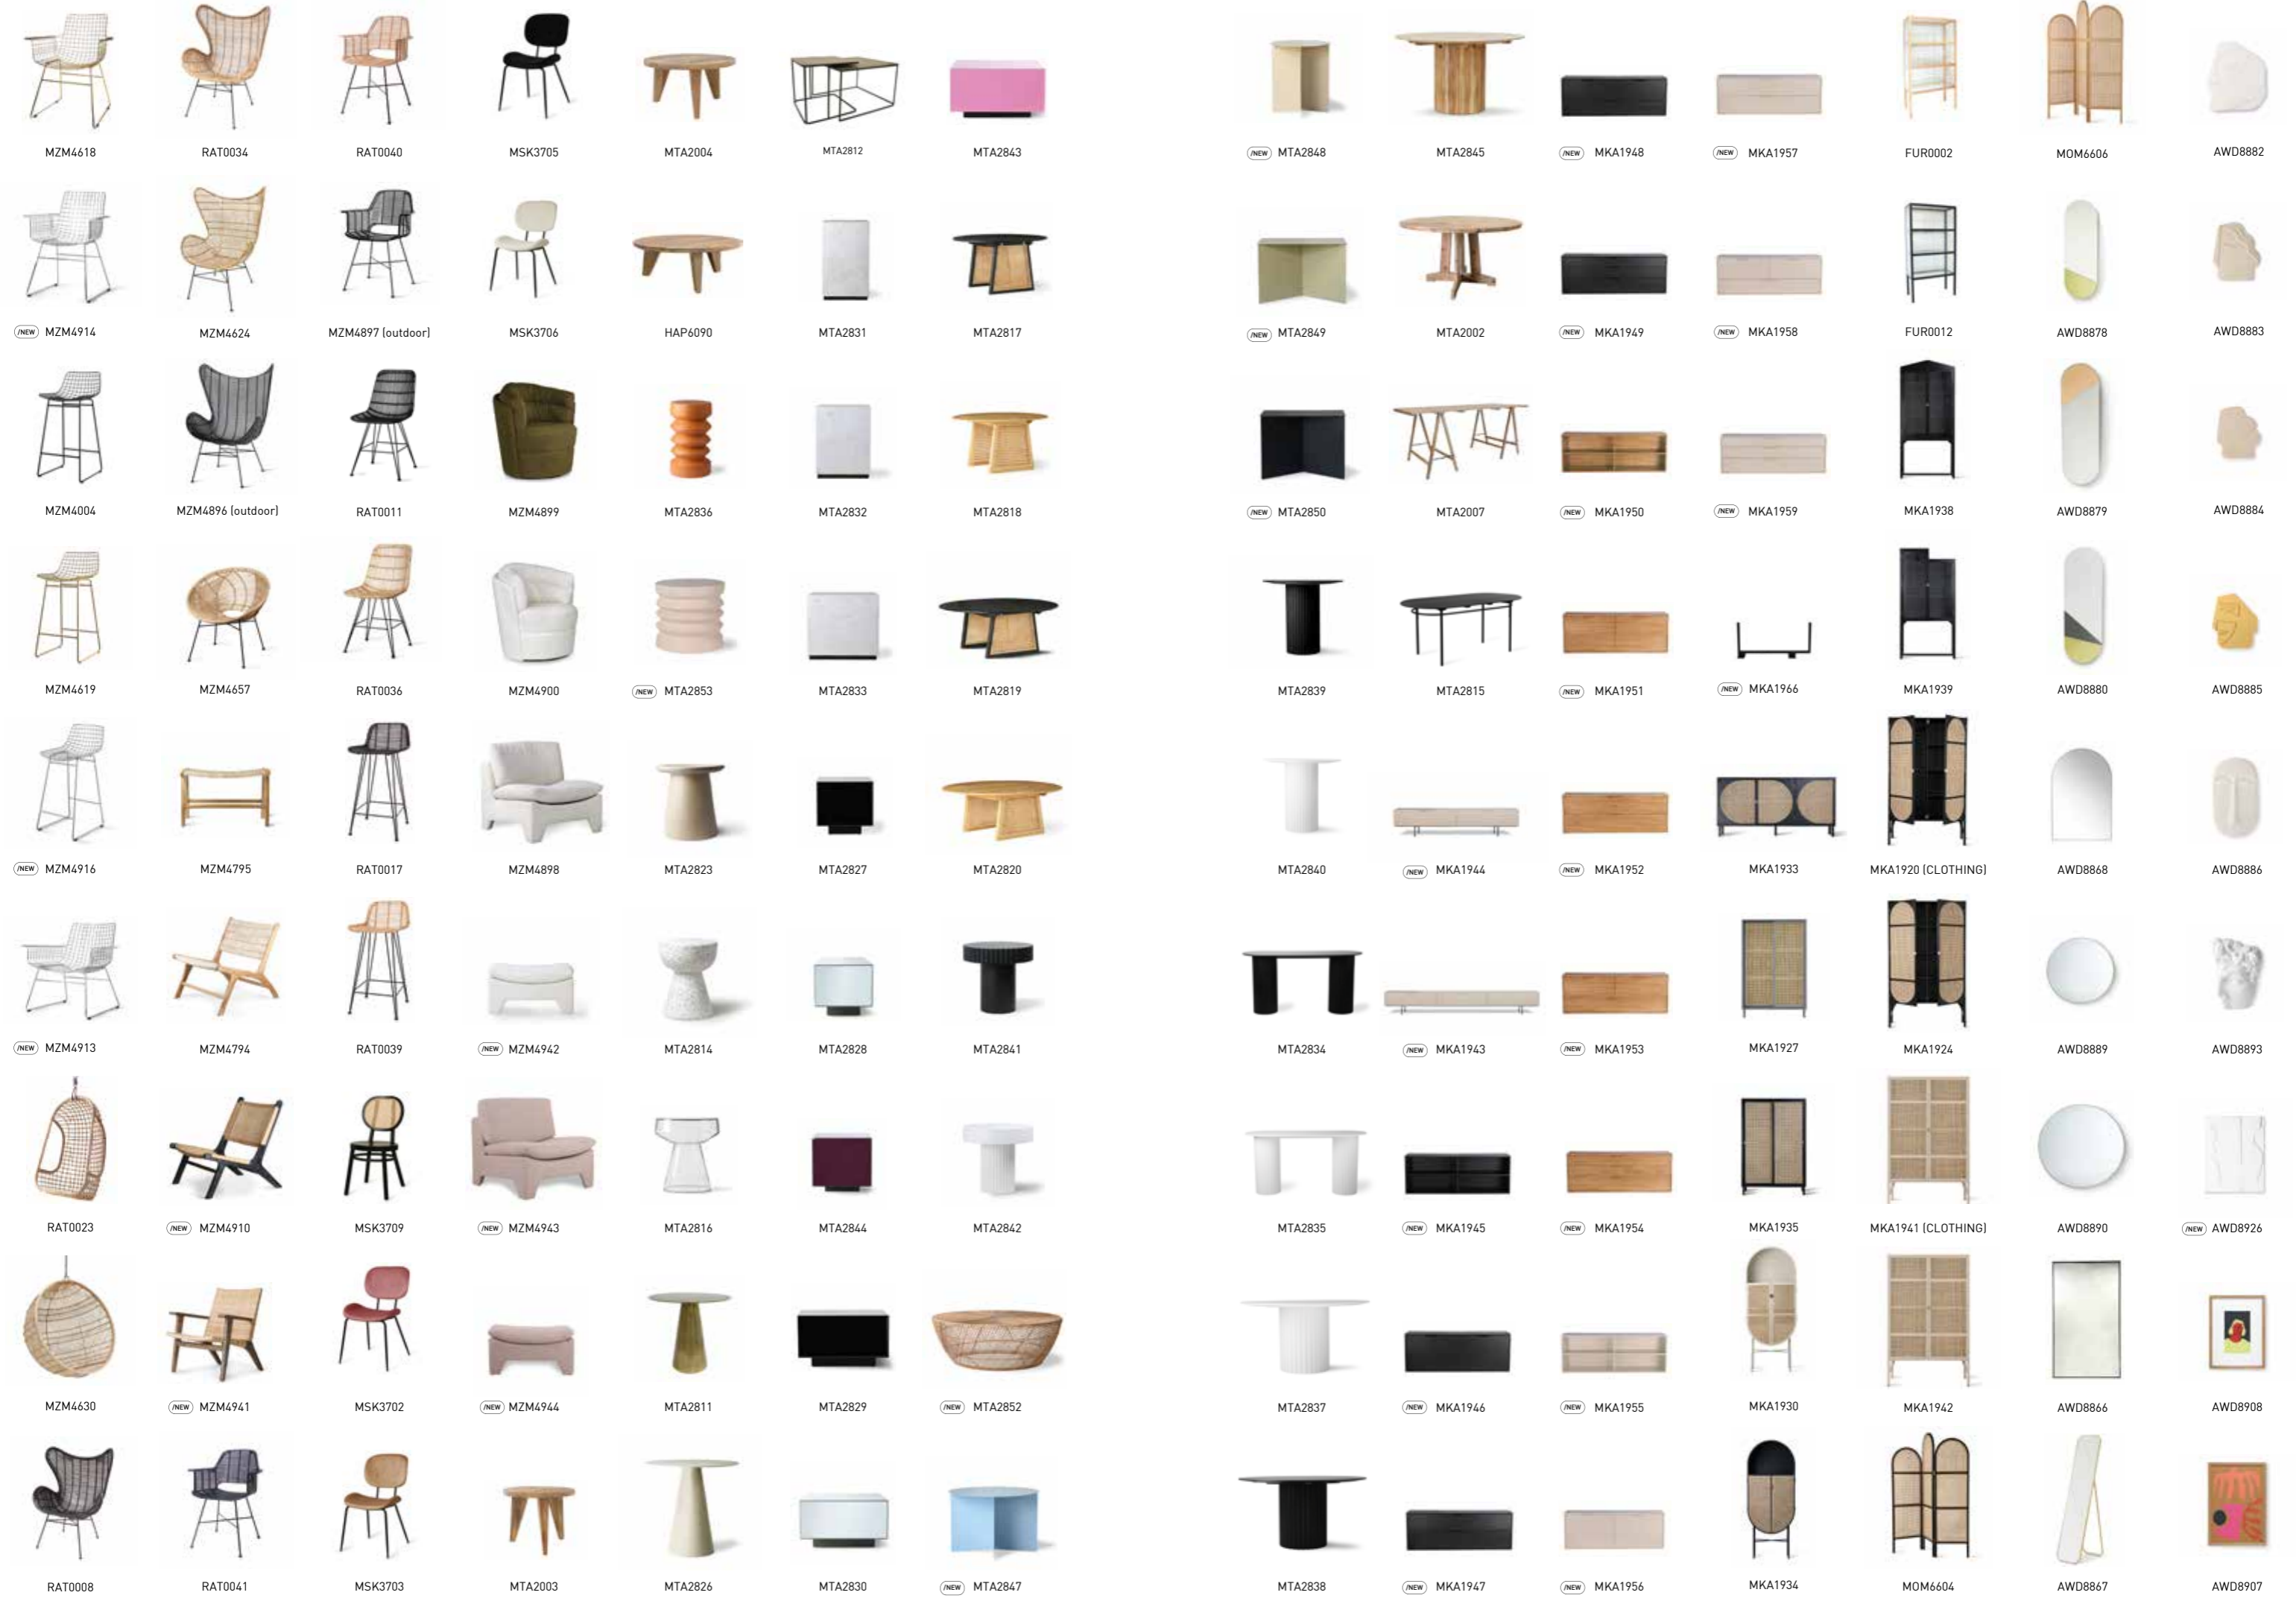

**TRADITIONAL LANTERN L CREAM**  
VOL5026  
42x42x52/92cm

**TRADITIONAL LANTERN XL CREAM**  
VOL5028  
45x45x62/92cm

**TRADITIONAL LANTERN XL TERRA**  
VOL5025  
60x60x58/92cm

ACE6856

ACE6785

**(NEW)** ACE6933