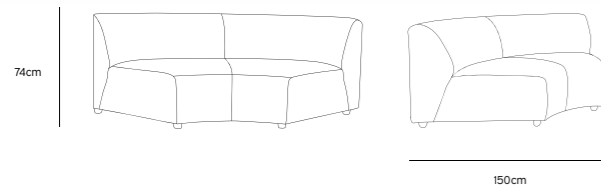

**/NEW**

**JAX COUCH ELEMENT ROUND | TED, STONE**  
**MZM4954**

Product length/depth: 150cm  
Product width: 95cm  
Product height: 74cm  
Seat height: 43cm

**/NEW**

**JAX COUCH ELEMENT ANGLE | TED, STONE**  
**MZM4952**