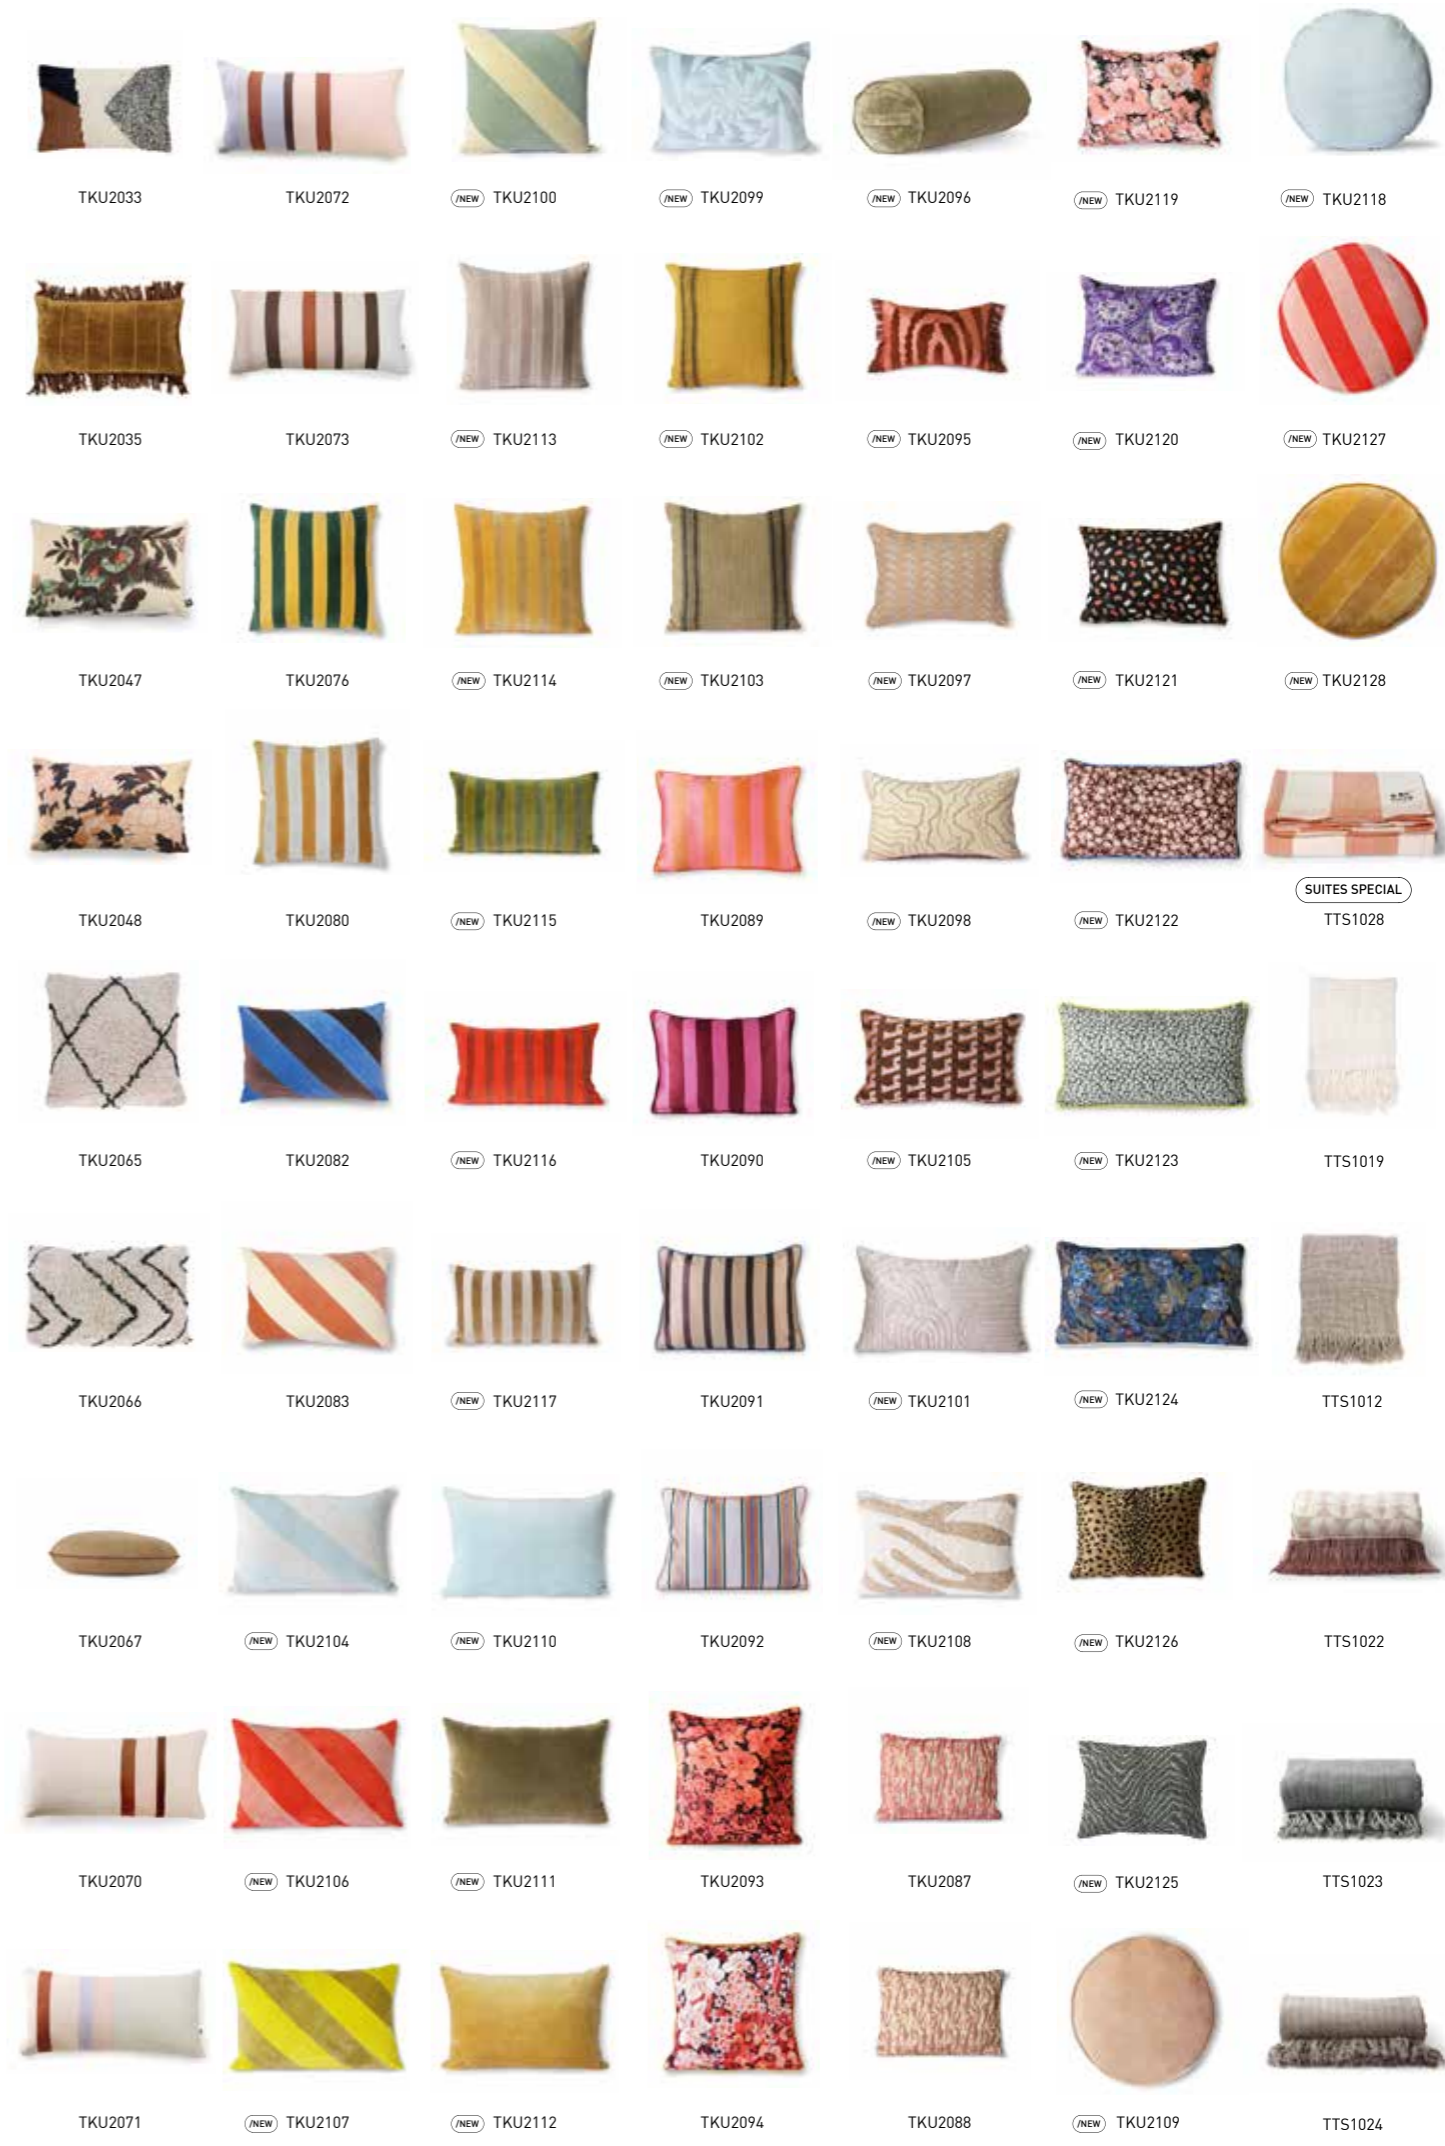

**SWIRL WINE GLASS GREEN**  
AGL4428  
8,5x8,5x13,5cm

**SWIRL WINE GLASS NUDE**  
AGL4429  
8,5x8,5x13,5cm

**COLOURED COCKTAIL GLASS**  
SET OF 4  
AGL4455  
8,5x8,5x10cm

**CERAMIC CUTTING PLATE NUDE**  
ABR2220  
15x38,5x1cm

**TRADITIONAL LANTERN L CREAM**  
VOL5026  
42x42x52/92cm

**TRADITIONAL LANTERN XL CREAM**  
VOL5028  
45x45x62/92cm

**TRADITIONAL LANTERN XL TERRA**  
VOL5025  
60x60x58/92cm

ACE6856

ACE6785

**(NEW)** ACE6933