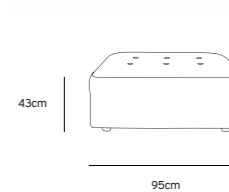

/NEW

VINT COUCH ELEMENT HOCKER | CORDUROY VELVET AGED GOLD MZM4938

Product length/depth: 93cm
Product width: 97cm
Product height: 43cm