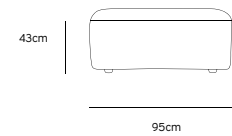

Product length/depth: 150cm
Product width: 95cm
Product height: 74cm
Seat height: 43cm

/NEW

JAX COUCH ELEMENT ANGLE | TED, STONE
MZM4952

Product length/depth: 95cm
Product width: 95cm
Product height: 74cm
Seat height: 43cm

/NEW

JAX COUCH ELEMENT LEFT | TED, STONE
MZM4949

Product length/depth: 95cm
Product width: 95cm
Product height: 74cm
Seat height: 43cm

/NEW

JAX COUCH ELEMENT RIGHT | TED, STONE
MZM4950

Product length/depth: 95cm
Product width: 95cm
Product height: 74cm
Seat height: 43cm

/NEW

JAX COUCH ELEMENT MIDDLE | TED, STONE
MZM4951

Product length/depth: 95cm
Product width: 87cm
Product height: 74cm
Seat height: 43cm

/NEW

JAX COUCH ELEMENT HOCKER | TED, STONE
MZM4953

Product length/depth: 95cm
Product width: 95cm
Product height: 43cm