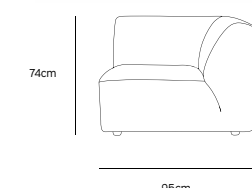

/NEW

/NEW
JAX COUCH ELEMENT ROUND | ROYAL VELVET, BLUE
MZM4968

Product length/depth: 150cm
 Product width: 95cm
 Product height: 74cm
 Seat height: 43cm

/NEW
JAX COUCH ELEMENT ANGLE | ROYAL VELVET, BLUE
MZM4966

Product length/depth: 95cm
 Product width: 95cm
 Product height: 74cm
 Seat height: 43cm

/NEW
JAX COUCH ELEMENT LEFT | ROYAL VELVET, BLUE
MZM4963

Product length/depth: 95cm
 Product width: 95cm
 Product height: 74cm
 Seat height: 43cm