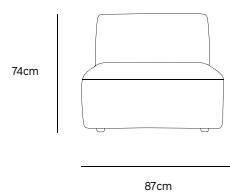

/NEW
JAX COUCH ELEMENT MIDDLE | ROYAL VELVET, BLUE
MZM4965

Product length/depth: 95cm
Product width: 87cm
Product height: 74cm
Seat height: 43cm