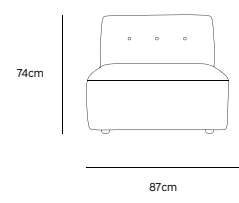

/NEW

VINT COUCH ELEMENT MIDDLE |
CORDUROY VELVET AGED GOLD
MZM4937

Product length/depth: 88cm
Product width: 97cm
Product height: 74cm
Seat height: 43cm