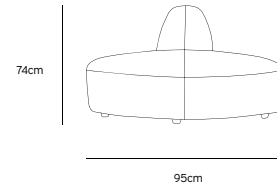

/NEW

/NEW
JAX COUCH ELEMENT ROUND | ROYAL VELVET, BLUE
MZM4968

Product length/depth: 150cm
 Product width: 95cm
 Product height: 74cm
 Seat height: 43cm

/NEW
JAX COUCH ELEMENT ANGLE | ROYAL VELVET, BLUE
MZM4966