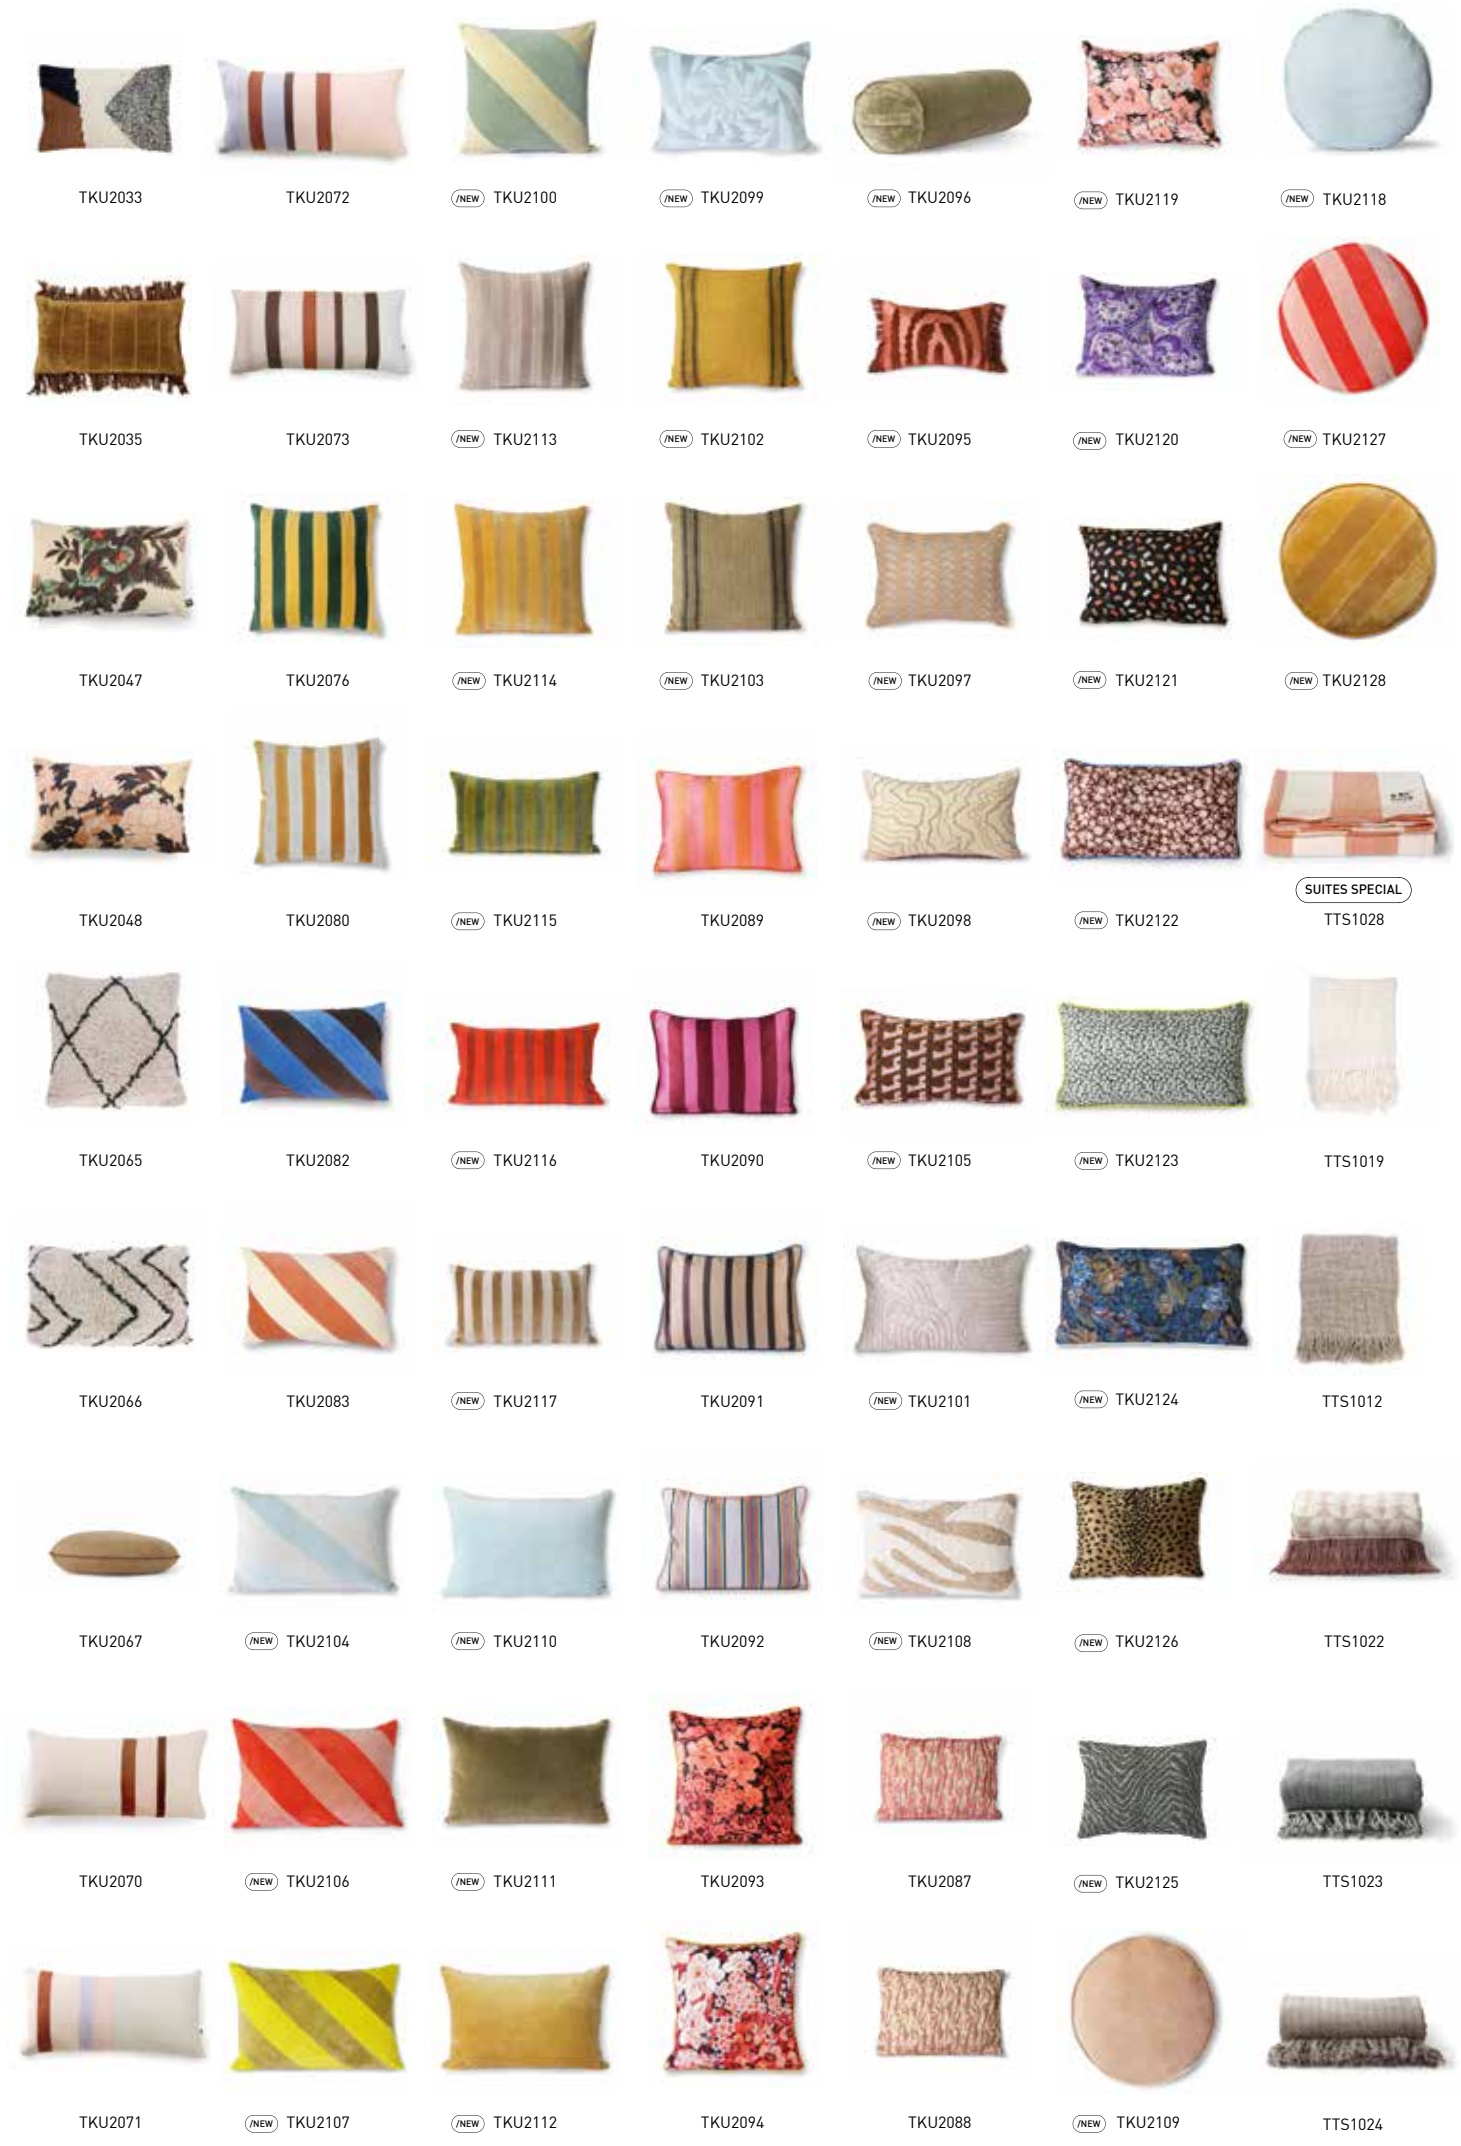

COLOURED COCKTAIL GLASS
SET OF 4
AGL4455
8,5x8,5x10cm

CERAMIC CUTTING PLATE NUDE
ABR2220
15x38,5x1cm

TRADITIONAL LANTERN L CREAM
VOL5026
42x42x52/92cm

TRADITIONAL LANTERN XL CREAM
VOL5028
45x45x62/92cm

TRADITIONAL LANTERN XL TERRA
VOL5025
60x60x58/92cm