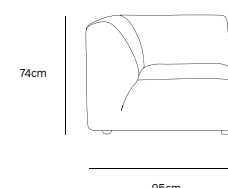

/NEW

/NEW
JAX COUCH ELEMENT ROUND | ROYAL VELVET, BLUE
MZM4968

Product length/depth: 150cm
 Product width: 95cm
 Product height: 74cm
 Seat height: 43cm

/NEW
JAX COUCH ELEMENT ANGLE | ROYAL VELVET, BLUE
MZM4966

Product length/depth: 95cm
 Product width: 95cm
 Product height: 74cm
 Seat height: 43cm

/NEW
JAX COUCH ELEMENT LEFT | ROYAL VELVET, BLUE
MZM4963

Product length/depth: 95cm
 Product width: 95cm
 Product height: 74cm
 Seat height: 43cm