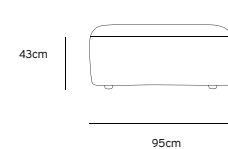

Product length/depth: 95cm
 Product width: 87cm
 Product height: 74cm
 Seat height: 43cm

/NEW
JAX COUCH ELEMENT HOCKER | ROYAL VELVET, BLUE
MZM4967

Product length/depth: 95cm
 Product width: 95cm
 Product height: 43cm