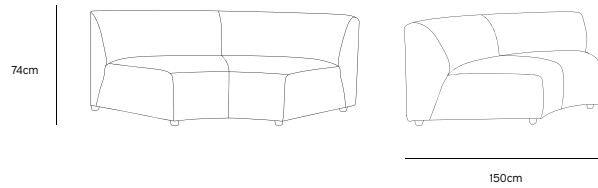

/NEW

/NEW
JAX COUCH ELEMENT ROUND | ROYAL VELVET, BLUE
MZM4968

Product length/depth: 150cm
 Product width: 95cm
 Product height: 74cm
 Seat height: 43cm

/NEW
JAX COUCH ELEMENT ANGLE | ROYAL VELVET, BLUE
MZM4966