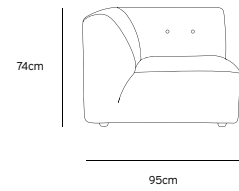

/NEW

VINT COUCH ELEMENT LEFT |
CORDUROY VELVET AGED GOLD
MZM4935

Product length/depth: 95cm
Product width: 97cm
Product height: 74cm
Seat height: 43cm