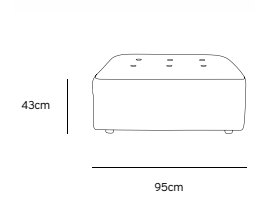

/NEW

VINT COUCH ELEMENT HOCKER |
CORDUROY VELVET AGED GOLD
MZM4938

Product length/depth: 93cm
Product width: 97cm
Product height: 43cm