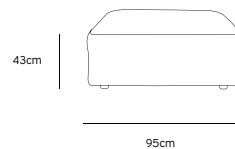

/NEW
JAX COUCH ELEMENT HOCKER | ROYAL VELVET, BLUE
MZM4967

Product length/depth: 95cm
Product width: 95cm
Product height: 43cm