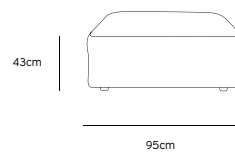

Product length/depth: 150cm
Product width: 95cm
Product height: 74cm
Seat height: 43cm

/NEW

JAX COUCH ELEMENT ANGLE | TED, STONE
MZM4952

Product length/depth: 95cm
Product width: 95cm
Product height: 74cm
Seat height: 43cm

/NEW

JAX COUCH ELEMENT LEFT | TED, STONE
MZM4949

Product length/depth: 95cm
Product width: 95cm
Product height: 74cm
Seat height: 43cm

/NEW

JAX COUCH ELEMENT RIGHT | TED, STONE
MZM4950

Product length/depth: 95cm
Product width: 95cm
Product height: 74cm
Seat height: 43cm

/NEW

JAX COUCH ELEMENT MIDDLE | TED, STONE
MZM4951

Product length/depth: 95cm
Product width: 87cm
Product height: 74cm
Seat height: 43cm

/NEW

JAX COUCH ELEMENT HOCKER | TED, STONE
MZM4953

Product length/depth: 95cm
Product width: 95cm
Product height: 43cm