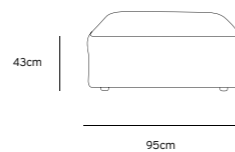

Product length/depth: 150cm  
Product width: 95cm  
Product height: 74cm  
Seat height: 43cm

**/NEW**

**JAX COUCH ELEMENT ANGLE | TED, STONE**  
**MZM4952**

Product length/depth: 95cm  
Product width: 95cm  
Product height: 74cm  
Seat height: 43cm

**/NEW**

**JAX COUCH ELEMENT LEFT | TED, STONE**  
**MZM4949**

Product length/depth: 95cm  
Product width: 95cm  
Product height: 74cm  
Seat height: 43cm

**/NEW**

**JAX COUCH ELEMENT RIGHT | TED, STONE**  
**MZM4950**

Product length/depth: 95cm  
Product width: 95cm  
Product height: 74cm  
Seat height: 43cm

**/NEW**

**JAX COUCH ELEMENT MIDDLE | TED, STONE**  
**MZM4951**

Product length/depth: 95cm  
Product width: 87cm  
Product height: 74cm  
Seat height: 43cm