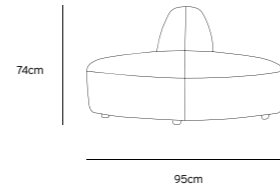

Product length/depth: 150cm  
Product width: 95cm  
Product height: 74cm  
Seat height: 43cm

**/NEW**

**JAX COUCH ELEMENT ANGLE | TED, STONE**  
**MZM4952**

Product length/depth: 95cm  
Product width: 95cm  
Product height: 74cm  
Seat height: 43cm

**/NEW**

**JAX COUCH ELEMENT LEFT | TED, STONE**  
**MZM4949**

Product length/depth: 95cm  
Product width: 95cm  
Product height: 74cm  
Seat height: 43cm

**/NEW**

**JAX COUCH ELEMENT RIGHT | TED, STONE**  
**MZM4950**

Product length/depth: 95cm  
Product width: 95cm  
Product height: 74cm  
Seat height: 43cm

**/NEW**

**JAX COUCH ELEMENT MIDDLE | TED, STONE**  
**MZM4951**

Product length/depth: 95cm  
Product width: 87cm  
Product height: 74cm  
Seat height: 43cm