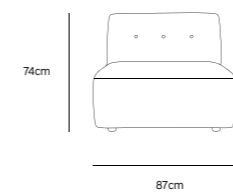

/NEW

VINT COUCH ELEMENT MIDDLE | CORDUROY VELVET AGED GOLD MZM4937

Product length/depth: 88cm
Product width: 97cm
Product height: 74cm
Seat height: 43cm