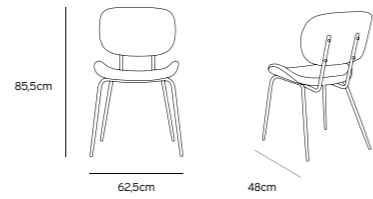

**DINING CHAIR VELVET OLD PINK
MSK3702**

Product length/depth: 48cm
 Product width: 62,5cm
 Product height: 85,5cm
 Seat height: 44cm
 Seat depth: 44,5cm

**DINING CHAIR VELVET SAND
MSK3703**

Product length/depth: 48cm
 Product width: 62,5cm
 Product height: 85,5cm
 Seat height: 44cm
 Seat depth: 44,5cm