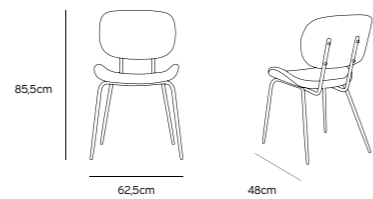

**DINING CHAIR VELVET OLD PINK
MSK3702**

Product length/depth: 48cm
 Product width: 62,5cm
 Product height: 85,5cm
 Seat height: 44cm
 Seat depth: 44,5cm

**DINING CHAIR VELVET SAND
MSK3703**

Product length/depth: 48cm
 Product width: 62,5cm
 Product height: 85,5cm
 Seat height: 44cm
 Seat depth: 44,5cm