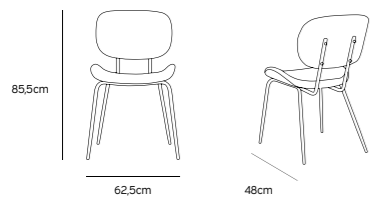

**DINING CHAIR VELVET OLD PINK
MSK3702**

Product length/depth: 48cm
 Product width: 62,5cm
 Product height: 85,5cm
 Seat height: 44cm
 Seat depth: 44,5cm

**DINING CHAIR VELVET SAND
MSK3703**

Product length/depth: 48cm
 Product width: 62,5cm
 Product height: 85,5cm
 Seat height: 44cm
 Seat depth: 44,5cm