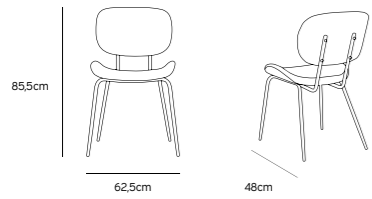

**DINING CHAIR VELVET OLD PINK
MSK3702**

Product length/depth: 48cm
 Product width: 62,5cm
 Product height: 85,5cm
 Seat height: 44cm
 Seat depth: 44,5cm

**DINING CHAIR VELVET SAND
MSK3703**

Product length/depth: 48cm
 Product width: 62,5cm
 Product height: 85,5cm
 Seat height: 44cm
 Seat depth: 44,5cm