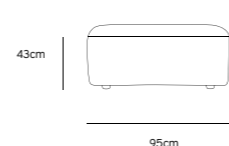

/NEW
JAX COUCH ELEMENT HOCKER SMALL | ROYAL VELVET, BLUE
MZM4974

Product length/depth: 150cm
Product width: 95cm
Product height: 74cm
Seat height: 43cm

Product length/depth: 95cm
Product width: 95cm
Product height: 74cm
Seat height: 43cm

Product length/depth: 95cm
Product width: 95cm
Product height: 74cm
Seat height: 43cm

Product length/depth: 95cm
Product width: 95cm
Product height: 74cm
Seat height: 43cm