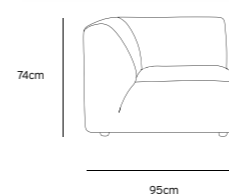

/NEW

/NEW
JAX COUCH ELEMENT ROUND | ROYAL VELVET, BLUE
MZM4968

Product length/depth: 150cm
 Product width: 95cm
 Product height: 74cm
 Seat height: 43cm

/NEW
JAX COUCH ELEMENT ANGLE | ROYAL VELVET, BLUE
MZM4966