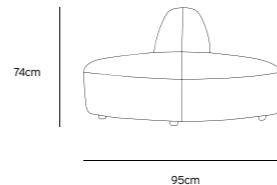

/NEW

/NEW
JAX COUCH ELEMENT ROUND | ROYAL VELVET, BLUE
MZM4968

Product length/depth: 150cm
 Product width: 95cm
 Product height: 74cm
 Seat height: 43cm

/NEW
JAX COUCH ELEMENT ANGLE | ROYAL VELVET, BLUE
MZM4966