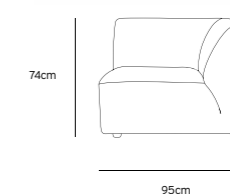

/NEW

/NEW
JAX COUCH ELEMENT ROUND | ROYAL VELVET, BLUE
MZM4968

Product length/depth: 150cm
 Product width: 95cm
 Product height: 74cm
 Seat height: 43cm

/NEW
JAX COUCH ELEMENT ANGLE | ROYAL VELVET, BLUE
MZM4966