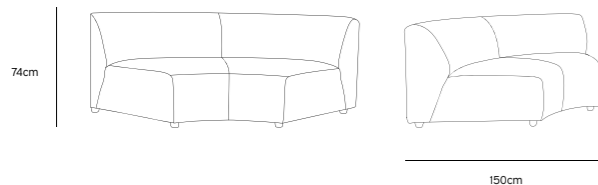

/NEW

/NEW
JAX COUCH ELEMENT ROUND | ROYAL VELVET, BLUE
MZM4968

Product length/depth: 150cm
 Product width: 95cm
 Product height: 74cm
 Seat height: 43cm

/NEW
JAX COUCH ELEMENT ANGLE | ROYAL VELVET, BLUE
MZM4966