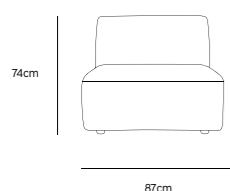

/NEW
JAX COUCH ELEMENT MIDDLE | ROYAL VELVET, BLUE
MZM4965

Product length/depth: 95cm
Product width: 87cm
Product height: 74cm
Seat height: 43cm

Product length/depth: 95cm
Product width: 95cm
Product height: 43cm

Product length/depth: 95cm
Product width: 47cm
Product height: 43cm

THESE FABRICS ARE ALL AVAILABLE FOR OUR JAX COUCH. PICK YOUR FAVOURITE: