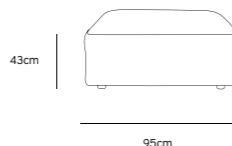

/NEW
JAX COUCH ELEMENT HOCKER | ROYAL VELVET, BLUE
MZM4967

Product length/depth: 150cm
Product width: 95cm
Product height: 74cm
Seat height: 43cm

Product length/depth: 95cm
Product width: 95cm
Product height: 74cm
Seat height: 43cm

Product length/depth: 95cm
Product width: 95cm
Product height: 74cm
Seat height: 43cm

Product length/depth: 95cm
Product width: 95cm
Product height: 74cm
Seat height: 43cm