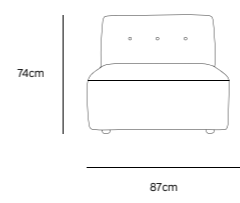

/NEW

VINT COUCH ELEMENT MIDDLE | CORDUROY VELVET AGED GOLD MZM4937

Product length/depth: 88cm
Product width: 97cm
Product height: 74cm
Seat height: 43cm