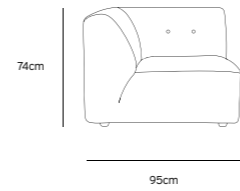

/NEW

VINT COUCH ELEMENT LEFT | CORDUROY VELVET AGED GOLD MZM4935

Product length/depth: 95cm
Product width: 97cm
Product height: 74cm
Seat height: 43cm