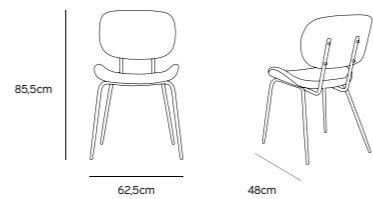

DINING CHAIR RIB BLACK

MSK3705

Product length/depth: 48cm
Product width: 62,5cm
Product height: 85,5cm
Seat height: 44cm
Seat depth: 44,5cm

DINING CHAIR RIB CRÈME

MSK3706

Product length/depth: 48cm
Product width: 62,5cm
Product height: 85,5cm
Seat height: 44cm
Seat depth: 44,5cm