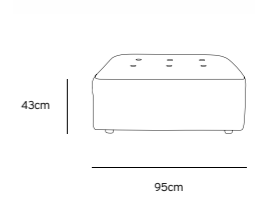

/NEW

VINT COUCH ELEMENT HOCKER | CORDUROY VELVET AGED GOLD MZM4938

Product length/depth: 93cm
Product width: 97cm
Product height: 43cm