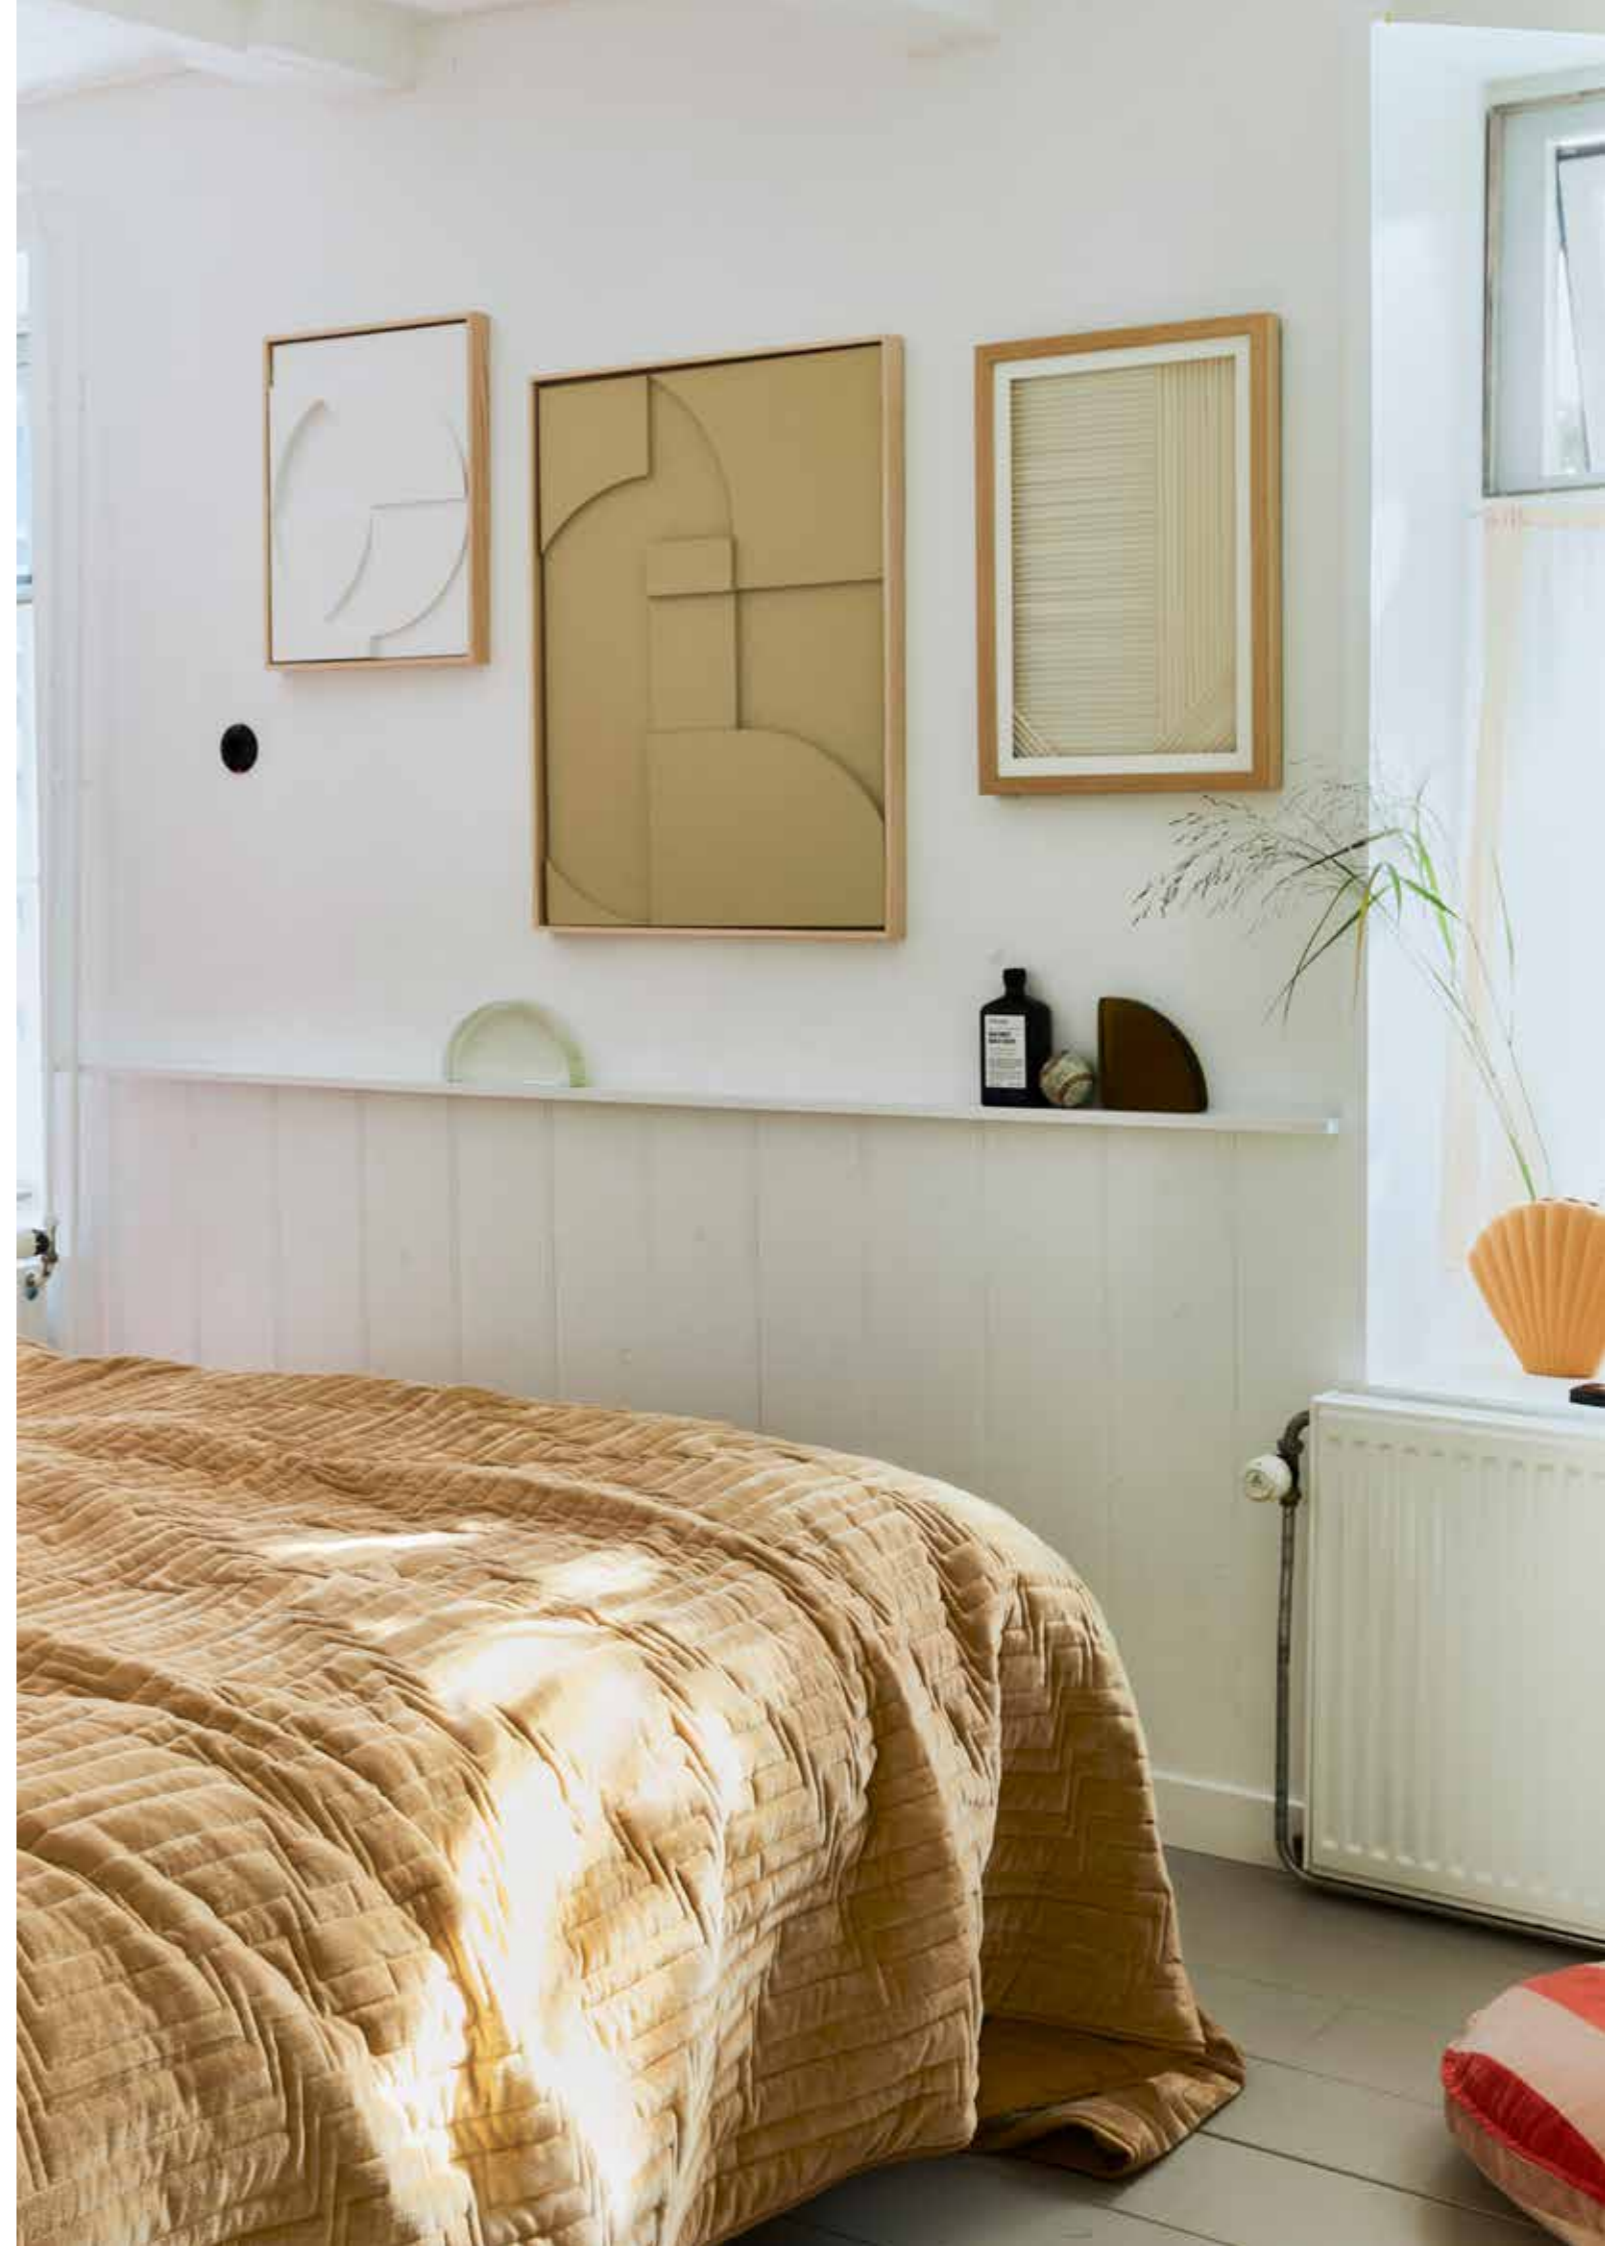

GLASS OBJECT MUSTARD
AOA9992
14x3x15cm

GLASS OBJECT CLEAR
AOA9994
24x5x11cm

FRAMED RELIEF ART PANEL WHITE C
AWD8924
43x4x53cm
/NEW

QUILTED COTTON VELVET BEDSPREAD SOFT YELLOW
TTS1033
240x260cm
/NEW

STRIPED VELVET SEAT CUSHION ROUND RED/PINK
TKU2127
60x60x5cm
/NEW

OTHER ITEMS PHOTO:

- **/NEW** Framed relief art panel sand A | AWD8929 | 63x4x83cm
- **/NEW** Layered paper art frame A | AWD8913 | 42x4x60cm
- Ceramic shell vase terra L | ACE6840 | 24,8x9x20,8cm