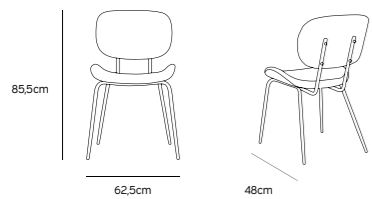

DINING CHAIR RIB BLACK

MSK3705

Product length/depth: 48cm
Product width: 62,5cm
Product height: 85,5cm
Seat height: 44cm
Seat depth: 44,5cm

DINING CHAIR RIB CRÈME

MSK3706

Product length/depth: 48cm
Product width: 62,5cm
Product height: 85,5cm
Seat height: 44cm
Seat depth: 44,5cm