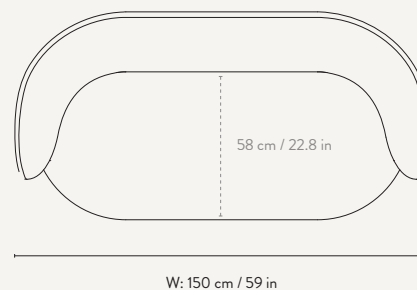

RICO SOFA 2-SEATER

Design by ferm LIVING

PRODUCT DETAILS

Manufactured in Italy

DIMENSIONS

Height: 79 cm / 31.1 in
Width: 150 cm / 59 in
Depth: 81.5 cm / 32.1 in
Back height: 73 cm / 28.7 in
Seat height: 41 cm / 16 in
Seat depth: 58 cm / 22.8 in
Weight: 70 kg

MATERIALS & CONSTRUCTION

Backrest: Moulded foam with inner iron structure

Seat: Polyurethane foam with inner wooden structure

Feet: Low density polyethylene

CARE

Please see Care & Maintenance guide on www.fermliving.com

PACKSIZE

1

TEST

EN 16139:2013

Furniture - Strength, durability, stability and safety
Requirements for non-domestic seating

Foam fire rating:

CAL117-2013 - pass

BS 5852 Crib5 - on request

CUSTOMISATION OPTIONS

FABRIC QUALITIES

To see the specifications of each fabric and available colour assortment please go to overview on page 22