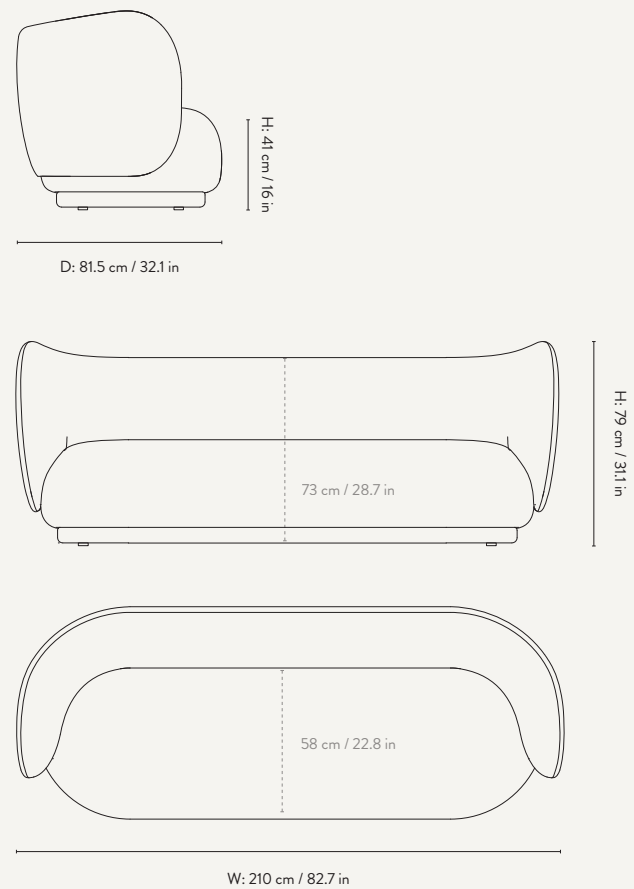

RICO SOFA 3-SEATER

Design by ferm LIVING

PRODUCT DETAILS

Manufactured in Italy

DIMENSIONS

Height: 79 cm / 31.1 in
Width: 210 cm / 82.7 in
Depth: 81.5 cm / 32.1 in
Back height: 73 cm / 28.7 in
Seat height: 41 cm / 16 in
Seat depth: 58 cm / 22.8 in
Weight: 80 kg

MATERIALS & CONSTRUCTION

Backrest: Moulded foam with inner iron structure
Seat: Polyurethane foam with inner wooden structure
Feet: Low density polyethylene

CARE

Please see Care & Maintenance guide on www.fermliving.com

PACKSIZE

1

TEST

EN 16139:2013

Furniture - Strength, durability, stability and safety
Requirements for non-domestic seating

Foam fire rating:

CAL117-2013 - pass

BS 5852 Crib5 - on request

CUSTOMISATION OPTIONS

FABRIC QUALITIES

To see the specifications of each fabric and available colour assortment please go to overview on page 22