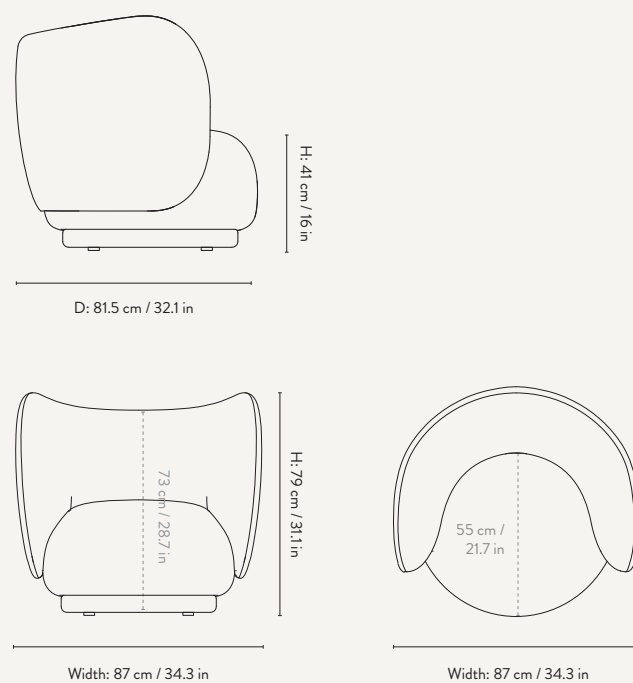

SWIVEL FOOT BASE

Rico Lounge Chair is available with a swivel foot base.