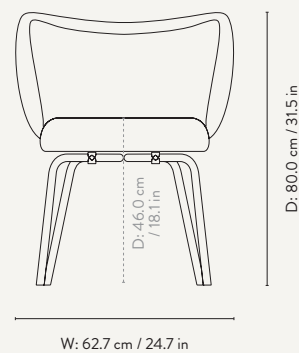

PRODUCT DETAILS

Manufactured in Italy

DIMENSIONS

Height: 79 cm / 31.1 in
Width: 210 cm / 82.7 in
Depth: 81.5 cm / 32.1 in
Back height: 73 cm / 28.7 in
Seat height: 41 cm / 16 in
Seat depth: 58 cm / 22.8 in
Weight: 80 kg

PRODUCT DETAILS

Manufactured in Italy

DIMENSIONS

Height: 79 cm / 31.1 in
Width: 87 cm / 34.3 in
Depth: 81.5 cm / 32.1 in
Back height: 73 cm / 28.7 in
Seat height: 41 cm / 16 in
Seat depth: 55 cm / 22.8 in
Weight: 40 kg

CUSTOMISATION OPTIONS

FABRIC QUALITIES

To see the specifications of each fabric and available colour assortment please go to overview on page 22

Diameter: 60 cm / 23.6 in

Height: 41 cm / 16.1 in

Diameter: 60 cm / 23.6 in

Rico Dining Chair Swivel Base – Fabric: Bouclé Off-White

RICO DINING CHAIR – SWIVEL BASE

Design by ferm LIVING

PRODUCT DETAILS

Manufactured in Italy

DIMENSIONS

Height: 80 cm / 31.5 in
Width: 62.7 cm / 24.7 in (base: 69.0 cm / 27.2 in)
Depth: 55.3 cm / 21.8 in (base: 69.0 cm / 27.2 in)
Weight: 9.8 kg