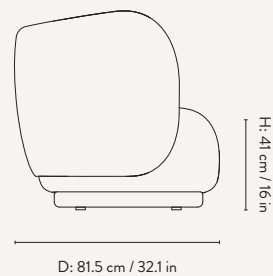

RICO SOFA 2-SEATER

Design by ferm LIVING

PRODUCT DETAILS

Manufactured in Italy

DIMENSIONS

Height: 79 cm / 31.1 in
Width: 150 cm / 59 in
Depth: 81.5 cm / 32.1 in
Back height: 73 cm / 28.7 in
Seat height: 41 cm / 16 in
Seat depth: 58 cm / 22.8 in
Weight: 70 kg

MATERIALS & CONSTRUCTION

Backrest: Moulded foam with inner iron structure

Seat: Polyurethane foam with inner wooden structure

Feet: Low density polyethylene

CARE

Please see Care & Maintenance guide on www.fermliving.com

PACKSIZE

1

TEST

EN 16139:2013

Furniture - Strength, durability, stability and safety
Requirements for non-domestic seating

Foam fire rating:

CAL117-2013 - pass

BS 5852 Crib5 - on request

CUSTOMISATION OPTIONS

FABRIC QUALITIES

To see the specifications of each fabric and available colour assortment please go to overview on page 22