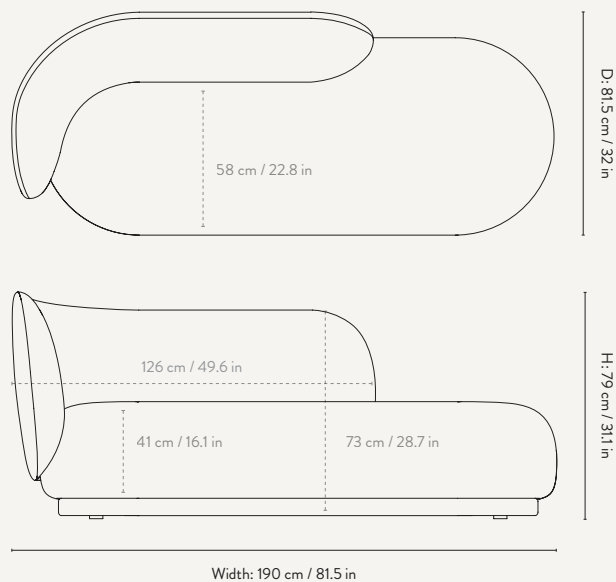

BACKREST OPTION

Rico Divan is available with the backrest on the right or left side.