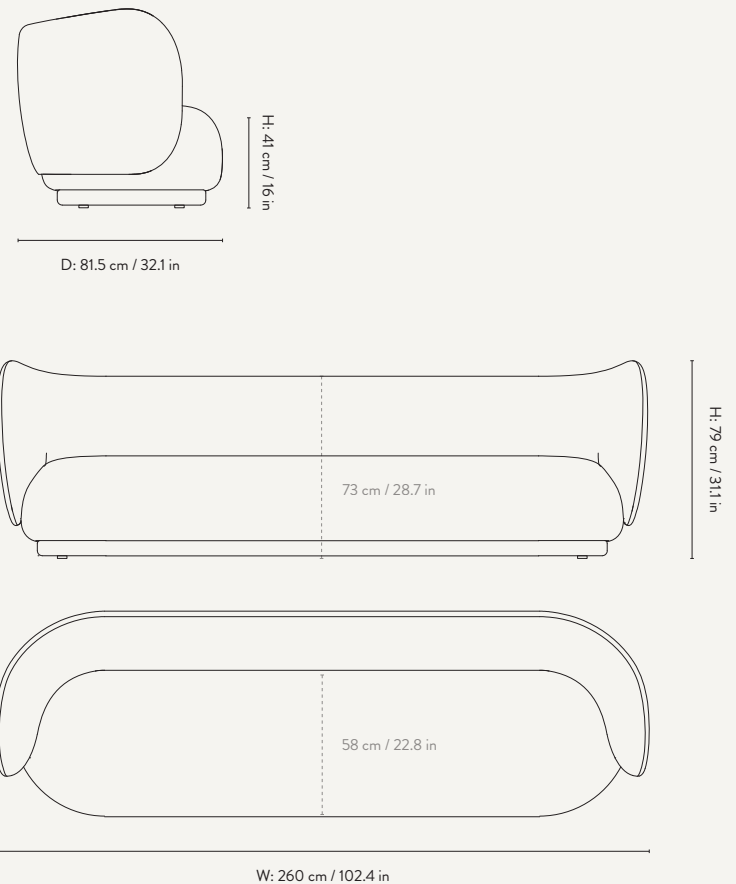

PRODUCT DETAILS

Manufactured in Italy

DIMENSIONS

Height: 79 cm / 31.1 in
Width: 210 cm / 82.7 in
Depth: 81.5 cm / 32.1 in
Back height: 73 cm / 28.7 in
Seat height: 41 cm / 16 in
Seat depth: 58 cm / 22.8 in
Weight: 80 kg

Design by ferm LIVING

PRODUCT DETAILS

Manufactured in Italy

DIMENSIONS

Height: 79 cm / 31.1 in
Width: 260 cm / 102.4 in
Depth: 81.5 cm / 32.1 in
Back height: 73 cm / 28.7 in
Seat height: 41 cm / 16 in
Seat depth: 58 cm / 22.8 in
Weight: 85 kg

RICO DIVAN

Design by ferm LIVING

PRODUCT DETAILS

Manufactured in Italy
Backrest on the left or right side

DIMENSIONS

Height: 79 cm / 31.1 in
Width: 190 cm / 74.8 in
Back height: 73 cm / 28.7 in
Depth: 81.5 cm / 32 in
Seat height: 41 cm / 16 in
Seat depth: 58 cm / 22.8 in
Weight: 55 kg

PRODUCT DETAILS

Manufactured in Italy

DIMENSIONS

Height: 79 cm / 31.1 in
Width: 87 cm / 34.3 in
Depth: 81.5 cm / 32.1 in
Back height: 73 cm / 28.7 in
Seat height: 41 cm / 16 in
Seat depth: 55 cm / 22.8 in
Weight: 40 kg