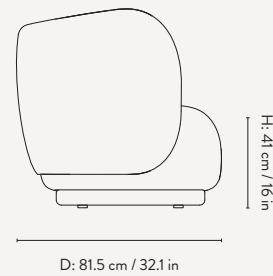

RICO SOFA 2-SEATER

Design by ferm LIVING

PRODUCT DETAILS

Manufactured in Italy

DIMENSIONS

Height: 79 cm / 31.1 in
Width: 150 cm / 59 in
Depth: 81.5 cm / 32.1 in
Back height: 73 cm / 28.7 in
Seat height: 41 cm / 16 in
Seat depth: 58 cm / 22.8 in
Weight: 70 kg

MATERIALS & CONSTRUCTION

Backrest: Moulded foam with inner iron structure
Seat: Polyurethane foam with inner wooden structure
Feet: Low density polyethylene

CARE

Please see Care & Maintenance guide on www.fermliving.com

PACKSIZE

1

TEST

EN 16139:2013

Furniture - Strength, durability, stability and safety
Requirements for non-domestic seating

Foam fire rating:

CAL117-2013 - pass

BS 5852 Crib5 - on request

CUSTOMISATION OPTIONS

FABRIC QUALITIES

To see the specifications of each fabric and available colour assortment please go to overview on page 22