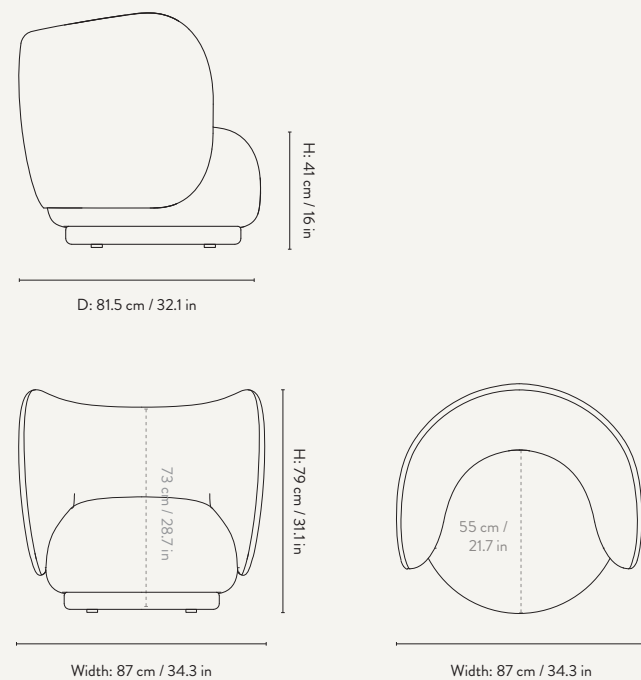

RICO LOUNGE CHAIR

Design by ferm LIVING

PRODUCT DETAILS

Manufactured in Italy

DIMENSIONS

Height: 79 cm / 31.1 in
Width: 87 cm / 34.3 in
Depth: 81.5 cm / 32.1 in
Back height: 73 cm / 28.7 in
Seat height: 41 cm / 16 in
Seat depth: 55 cm / 22.8 in
Weight: 40 kg

MATERIALS & CONSTRUCTION

Backrest: Moulded foam with inner iron structure

Seat: Polyethylene foam with inner wooden structure

Feet: Low density polyethylene

CARE

Please see Care & Maintenance guide on www.fermliving.com

PACKSIZE

1

TEST

EN 16139:2013

Furniture - Strength, durability, stability and safety
Requirements for non-domestic seating

Foam fire rating:

CAL117-2013 - pass

BS 5852 Crib5 - on request

CUSTOMISATION OPTIONS

FABRIC QUALITIES

To see the specifications of each fabric and available colour assortment please go to overview on page 22

SWIVEL FOOT BASE

Rico Lounge Chair is available with a swivel foot base.