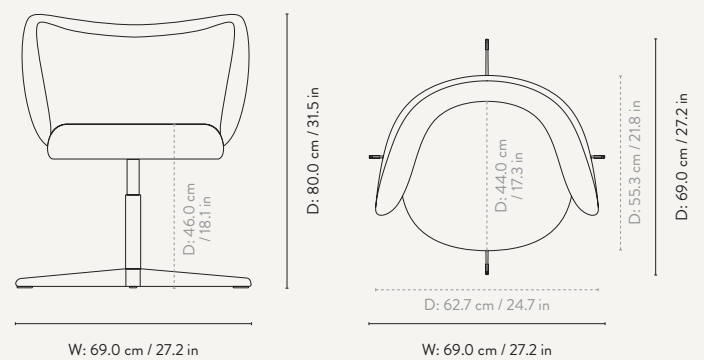

RICO DINING CHAIR – SWIVEL BASE

Design by ferm LIVING

PRODUCT DETAILS

Manufactured in Italy

DIMENSIONS

Height: 80 cm / 31.5 in
Width: 62.7 cm / 24.7 in (base: 69.0 cm / 27.2 in)
Depth: 55.3 cm / 21.8 in (base: 69.0 cm / 27.2 in)
Weight: 9.8 kg

MATERIALS & CONSTRUCTION

Backrest: Molded foam with inner steel structure
Seat: Molded foam with inner wooden structure
Frame: Chrome plated aluminium
Glides: Plastic glides

CARE

Please see Care & Maintenance guide on www.fermliving.com

PACKSIZE

1

TEST

EN16139:2013
Furniture – Strength, durability, stability and safety
Requirements for non-domestic seating

Foam fire rating:

CAL117-2013 - pass
BS 5852 Crib5 - on request

CUSTOMISATION OPTIONS

FABRIC QUALITIES

To see the specifications of each fabric and available colour assortment please go to overview on page 22