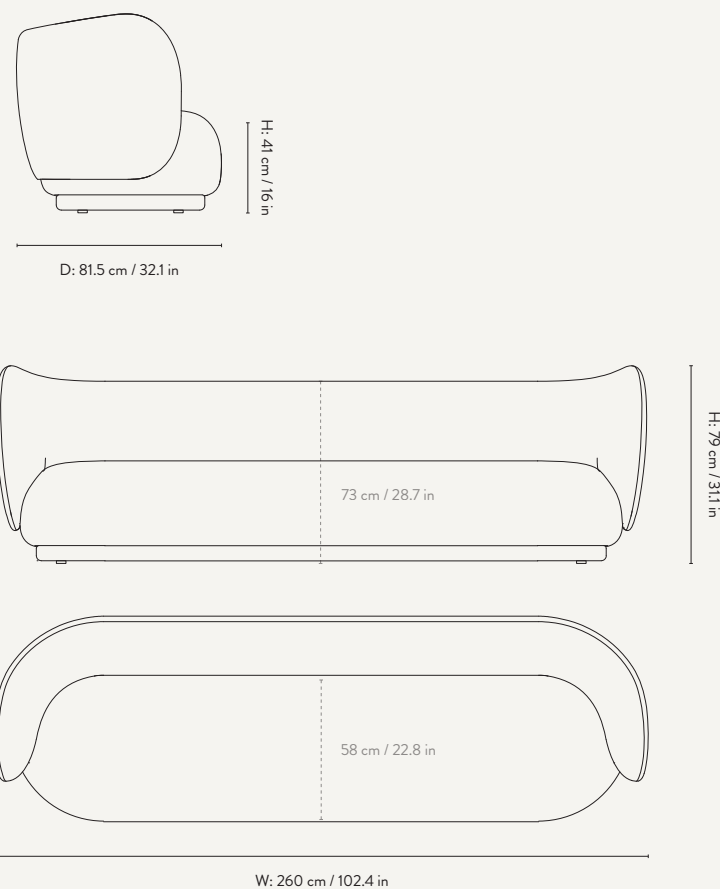

RICO SOFA 4-SEATER

Design by ferm LIVING

PRODUCT DETAILS

Manufactured in Italy

DIMENSIONS

Height: 79 cm / 31.1 in
Width: 260 cm / 102.4 in
Depth: 81.5 cm / 32.1 in
Back height: 73 cm / 28.7 in
Seat height: 41 cm / 16 in
Seat depth: 58 cm / 22.8 in
Weight: 85 kg

MATERIALS & CONSTRUCTION

Backrest: Moulded foam with inner iron structure
Seat: Polyurethane foam with inner wooden structure
Feet: Low density polyethylene

CARE

Please see Care & Maintenance guide on www.fermliving.com

PACKSIZE

1

TEST

Foam fire rating:
CAL117-2013 - pass
BS 5852 Crib5 - on request

CUSTOMISATION OPTIONS

FABRIC QUALITIES

To see the specifications of each fabric and available colour assortment please go to overview on page 22