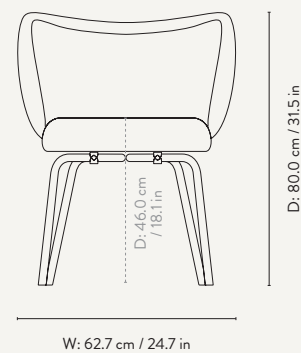

RICO DINING CHAIR – FIXED BASE

Design by ferm LIVING

PRODUCT DETAILS

Manufactured in Italy

DIMENSIONS

Height: 80 cm / 31.5 in
Width: 62.7 cm / 24.7 in
Depth: 55.3 cm / 21.8 in
Weight: 9.8 kg

MATERIALS & CONSTRUCTION

Backrest: Molded foam with inner steel structure
Seat: Molded foam with inner wooden structure
Frame: Powder coated steel
Glides: Plastic or felt glides

CARE

Please see Care & Maintenance guide on www.fermliving.com

PACKSIZE

1

TEST

EN16139:2013
Furniture – Strength, durability, stability and safety
Requirements for non-domestic seating

Foam fire rating:

CAL117-2013 - pass
BS 5852 Crib5 - on request

CUSTOMISATION OPTIONS

FABRIC QUALITIES

To see the specifications of each fabric and available colour assortment please go to overview on page 22
Felt Gliders must be ordered separately against price supplement

FRAME OPTIONS

Cashmere Black