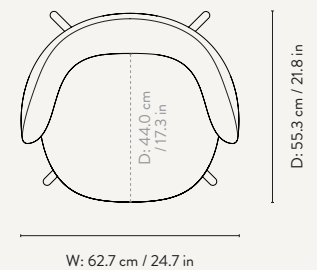

RICO DINING CHAIR – FIXED BASE

Design by ferm LIVING

PRODUCT DETAILS

Manufactured in Italy

DIMENSIONS

Height: 80 cm / 31.5 in
Width: 62.7 cm / 24.7 in
Depth: 55.3 cm / 21.8 in
Weight: 9.8 kg

MATERIALS & CONSTRUCTION

Backrest: Molded foam with inner steel structure
Seat: Molded foam with inner wooden structure
Frame: Powder coated steel
Glides: Plastic or felt glides

CARE

Please see Care & Maintenance guide on www.fermliving.com

PACKSIZE

1

TEST

EN16139:2013
Furniture – Strength, durability, stability and safety
Requirements for non-domestic seating

Foam fire rating:

CAL117-2013 - pass
BS 5852 Crib5 - on request

CUSTOMISATION OPTIONS

FABRIC QUALITIES

To see the specifications of each fabric and available colour assortment please go to overview on page 22
Felt Gliders must be ordered separately against price supplement

FRAME OPTIONS

Cashmere Black