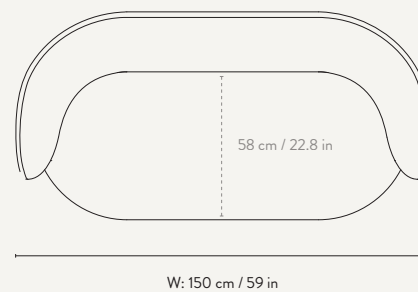

RICO SOFA 2-SEATER

Design by ferm LIVING

PRODUCT DETAILS

Manufactured in Italy

DIMENSIONS

Height: 79 cm / 31.1 in
Width: 150 cm / 59 in
Depth: 81.5 cm / 32.1 in
Back height: 73 cm / 28.7 in
Seat height: 41 cm / 16 in
Seat depth: 58 cm / 22.8 in
Weight: 70 kg

MATERIALS & CONSTRUCTION

Backrest: Moulded foam with inner iron structure
Seat: Polyurethane foam with inner wooden structure
Feet: Low density polyethylene

CARE

Please see Care & Maintenance guide on www.fermliving.com

PACKSIZE

1

TEST

EN 16139:2013

Furniture - Strength, durability, stability and safety
Requirements for non-domestic seating

Foam fire rating:

CAL117-2013 - pass

BS 5852 Crib5 - on request

CUSTOMISATION OPTIONS

FABRIC QUALITIES

To see the specifications of each fabric and available colour assortment please go to overview on page 22