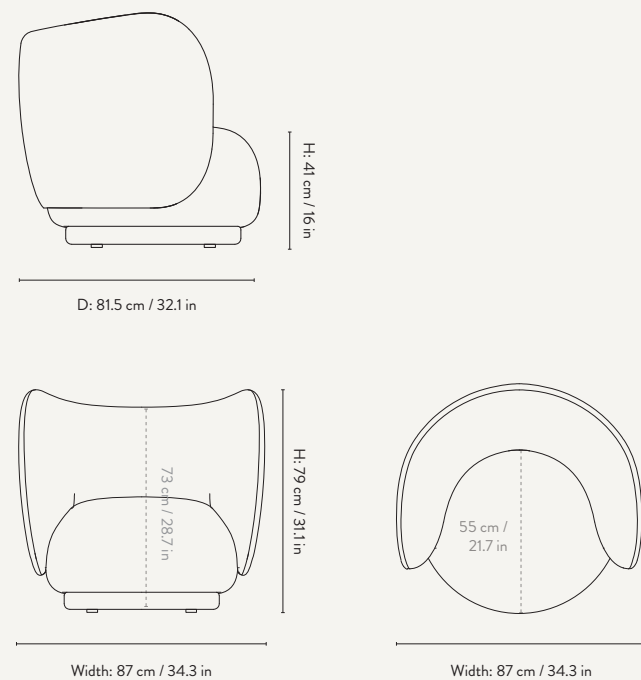

PRODUCT DETAILS

Manufactured in Italy

DIMENSIONS

Height: 79 cm / 31.1 in
Width: 210 cm / 82.7 in
Depth: 81.5 cm / 32.1 in
Back height: 73 cm / 28.7 in
Seat height: 41 cm / 16 in
Seat depth: 58 cm / 22.8 in
Weight: 80 kg

PRODUCT DETAILS

Manufactured in Italy

DIMENSIONS

Height: 79 cm / 31.1 in
Width: 87 cm / 34.3 in
Depth: 81.5 cm / 32.1 in
Back height: 73 cm / 28.7 in
Seat height: 41 cm / 16 in
Seat depth: 55 cm / 22.8 in
Weight: 40 kg

Rico Ottoman - Fabric: Bouclé Off-White

RICO OTTOMAN

Design by ferm LIVING

PRODUCT DETAILS

Manufactured in Italy

DIMENSIONS

Height: 41 cm / 16.1 in
Width: 124 cm / 48.8 in
Depth: 69 cm / 27.2 in
Weight: 25 kg

CUSTOMISATION OPTIONS

FABRIC QUALITIES

To see the specifications of each fabric and available colour assortment please go to overview on page 22

Depth: 69 cm / 27.2 in

Height: 41 cm / 16.1 in

Width: 124 cm / 48.8 in