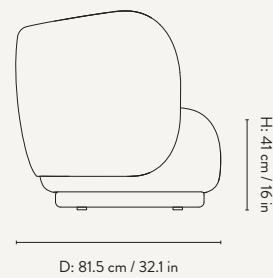

RICO SOFA 3-SEATER

Design by ferm LIVING

PRODUCT DETAILS

Manufactured in Italy

DIMENSIONS

Height: 79 cm / 31.1 in
Width: 210 cm / 82.7 in
Depth: 81.5 cm / 32.1 in
Back height: 73 cm / 28.7 in
Seat height: 41 cm / 16 in
Seat depth: 58 cm / 22.8 in
Weight: 80 kg

MATERIALS & CONSTRUCTION

Backrest: Moulded foam with inner iron structure
Seat: Polyurethane foam with inner wooden structure
Feet: Low density polyethylene

CARE

Please see Care & Maintenance guide on www.fermliving.com

PACKSIZE

1

TEST

EN 16139:2013

Furniture - Strength, durability, stability and safety
Requirements for non-domestic seating

Foam fire rating:

CAL117-2013 - pass

BS 5852 Crib5 - on request

CUSTOMISATION OPTIONS

FABRIC QUALITIES

To see the specifications of each fabric and available colour assortment please go to overview on page 22