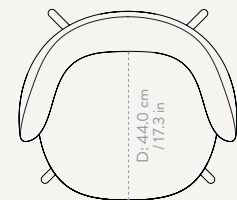

W: 62.7 cm / 24.7 in

D: 55.3 cm / 21.8 in

D: 44.0 cm / 17.3 in