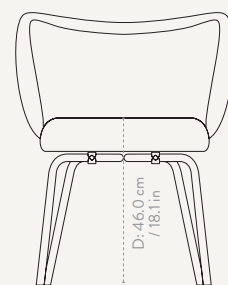

W: 62.7 cm / 24.7 in

D: 80.0 cm / 31.5 in

D: 46.0 cm / 18.1 in