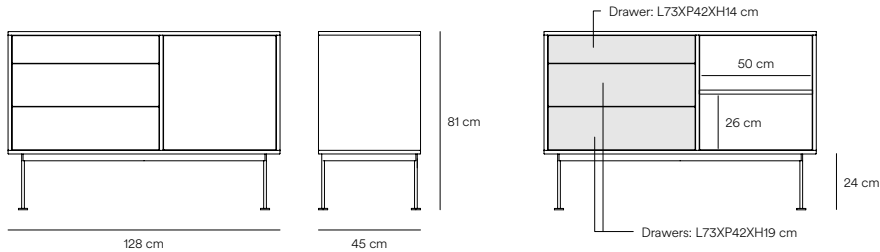

Designed by Cambres Design

Measures

Models

14938\_TE

14947\_TE

14943\_TE

Finishes

Metallic leg's structure and doors