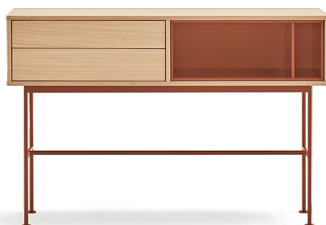

Yoko Console

Yoko collection aims, through its simplicity and versatility, to offer a storage solution that it's both modern and respond to today home's needs.

Completely veneered in oak, Yoko combines the naturality of the wood with colour accents, making it perfect to fit in different atmospheres.

Designed by Cambres Design

Measures

Models

14966_TE

14968_TE

14970_TE

Finishes

Metallic leg's structure and doors

Brick RAL: 8004, Cream RAL: 9002, Anthracite gray RAL: 7024

Lacquered MDF doors, niches and drawers

Brick Pantone: 4635 C, Cream Pantone: 9043 C, Anthracite gray Pantone: 432 C

Veneered MDF body

Oak

Downloads

Sideboard 2

TV Bench

Chest

Bedside table

Teulat seeks to create unique spaces providing personal and intimate comfort to transform a house into a true home, converting spaces where we inhabit into places where we live.