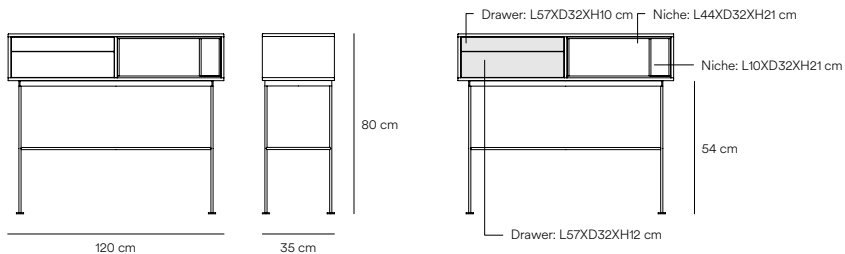

Designed by Cambres Design

Measures

Models

14966_TE

14968_TE

14970_TE

Finishes

Metallic leg's structure and doors