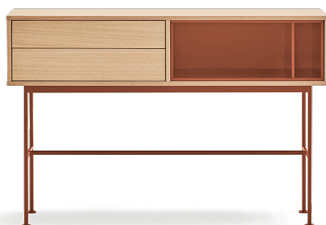

Yoko Console

Yoko collection aims, through its simplicity and versatility, to offer a storage solution that it's both modern and respond to today home's needs.

Completely veneered in oak, Yoko combines the naturality of the wood with colour accents, making it perfect to fit in different atmospheres.

Designed by Cambres Design

Measures

Models

14966_TE

14968_TE

14970_TE

Finishes

Metallic leg's structure and doors

Brick RAL: 8004
Cream RAL: 9002
Anthracite gray RAL: 7024

Lacquered MDF doors, niches and drawers

Brick Pantone: 4635 C
Cream Pantone: 9043 C
Anthracite gray Pantone: 432 C

Veneered MDF body

Oak

Downloads

Fact sheet 370,48 KB ↓

File 3ds 1252,18 KB ↓

File obj 303,38 KB ↓

Samples

Teulat supplies samples of all the finishes.
Contact us at design@teulat.es for more information.

More from the collection

Sideboard

Sideboard 2

TV Bench