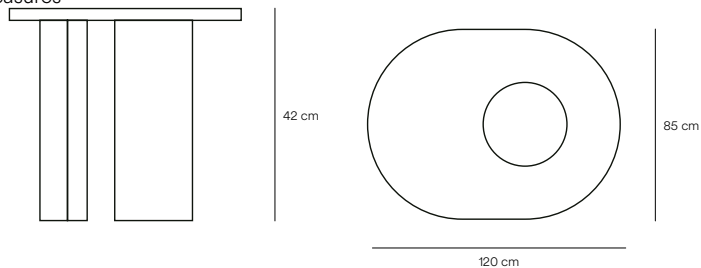

Designed by Morten Georgsen

Measures

Models

16049_TE

16048_TE

16050_TE

Finishes

Legs structure. Solid wood