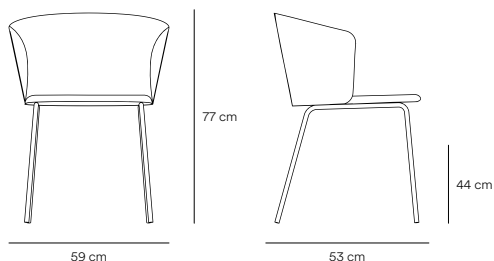

Add Chair

Comfort and ergonomics were key starting points for Add. The completely upholstered backrest warps around you when seating

Add adapts to the natural curvature of our body while permitting posture changes and moving freely in it, thanks to its wide seat.

Designed by Yonoh

Measures

Models

Finishes

Metallic structure

Black

Upholstery

MICA by Gabriel
97% post-consumer recycled polyester/
3% polyester
60,000 martindale
Flammability BS EN 1021 1&2 Cigarette
and Match, CA TB 117-2013