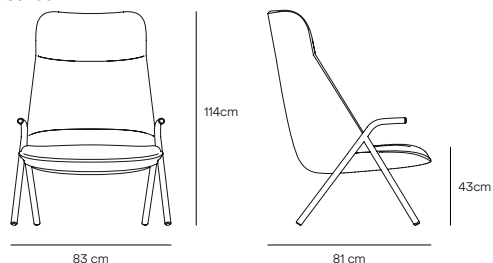

# Dins High armchair

Dins is an armchair where two opposite concepts are combined, that come together coexisting in a harmony of proportions.

The lightness of the Dins metal structure is fully integrated with the spaciousness of the upholstered body, thus obtaining a collection with a contemporary character and perfectly balanced.

Designed by Yonoh

Measures

Models

Finishes

Metallic structure

Black

Upholstery

RONDO by Gabriel  
99% post-consumer recycled polyester  
1% polyester  
70,0000 martindale  
Flammability BS EN 1021 1&2 Cigarette  
and Match, CA TB 117-2013