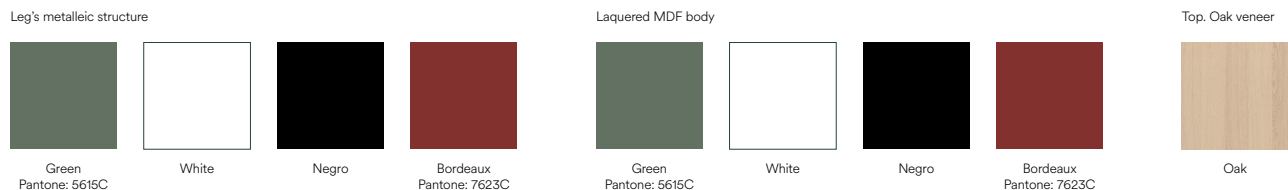

# Arista Sideboard

Creating the form Arista (the Edge) as a handle enable to transmit the essence of the collection as a particular element of the furniture, making it proper and not as an independent piece of furniture, providing it with an exclusive design that makes it unique.

To obtain this integration in Arista collection, a frame was created to surround the upper perimeter of the furniture topped with an oak veneer finishing.

Designed by Cambres Design

Measures

Models

Finishes