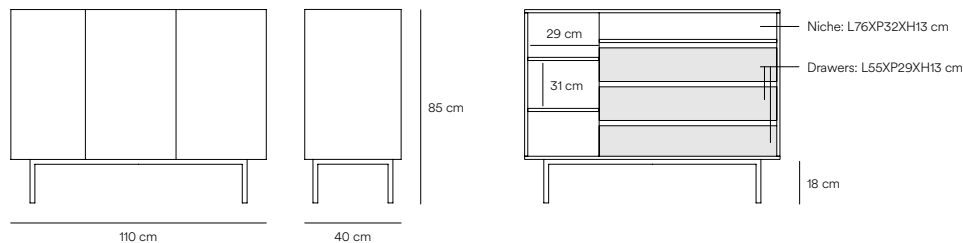

To obtain this integration in Arista collection, a frame was created to surround the upper perimeter of the furniture topped with an oak veneer finishing.

Designed by Cambres Design

Measures

Models

Finishes

Leg's metallic structure

Laquered MDF body

Top. Oak veneer

Downloads

Fact sheet 263,47 KB ↓

Images 11,55 MB ↓

File 3ds 234,77 KB ↓

File obj 268,14 KB ↓

Samples

Teulat supplies samples of all the finishes.
Contact us at design@teulat.es for more information.

More from the collection