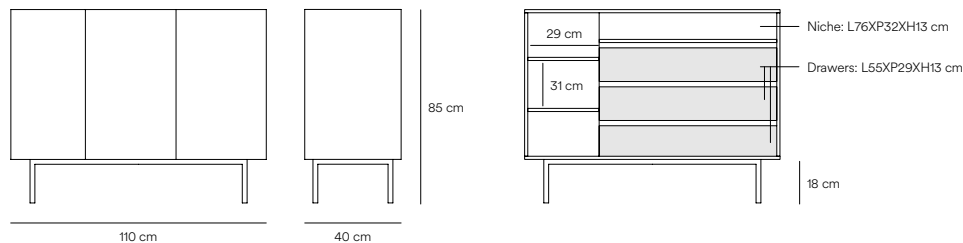

To obtain this integration in Arista collection, a frame was created to surround the upper perimeter of the furniture topped with an oak veneer finishing.

Designed by Cambres Design

Measures