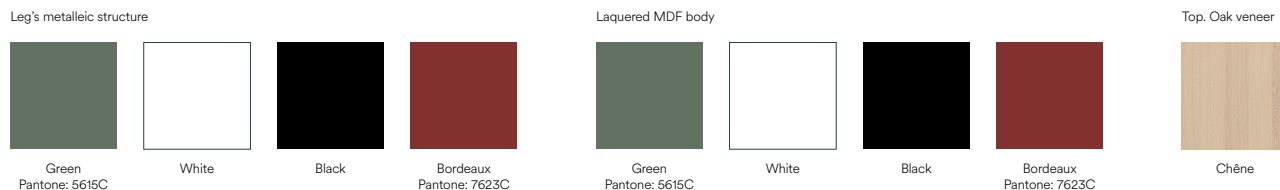

Arista Sideboard 2

Creating the form Arista (the Edge) as a handle enable to transmit the essence of the collection as a particular element of the furniture, making it proper and not as an independent piece of furniture, providing it with an exclusive design that makes it unique.

To obtain this integration in Arista collection, a frame was created to surround the upper perimeter of the furniture topped with an oak veneer finishing.

Designed by Cambres Design

Measures

Models

Finishes