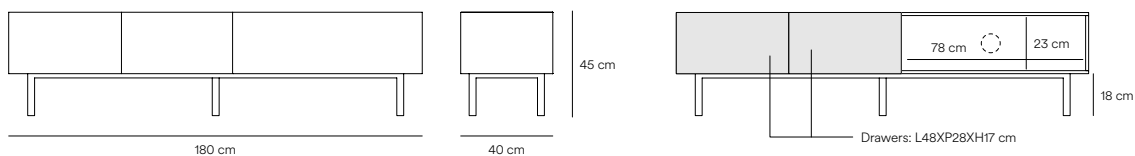

To obtain this integration in Arista collection, a frame was created to surround the upper perimeter of the furniture topped with an oak veneer finishing.

Designed by Cambres Design

Measures

Models