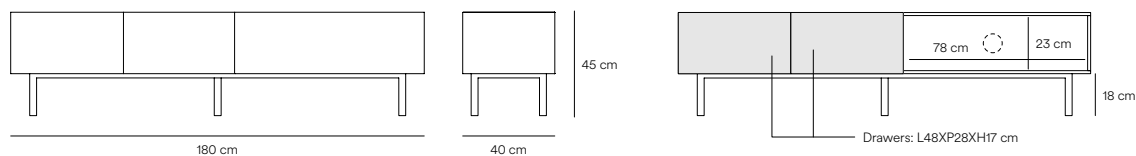

To obtain this integration in Arista collection, a frame was created to surround the upper perimeter of the furniture topped with an oak veneer finishing.

Designed by Cambres Design

Measures

Models