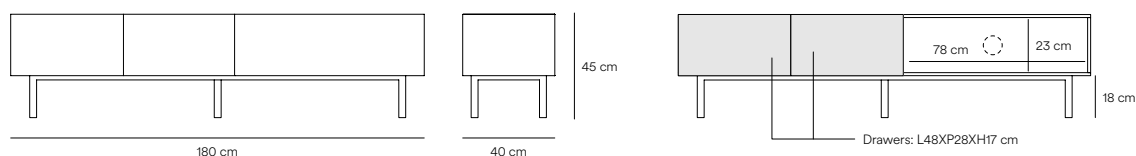

To obtain this integration in Arista collection, a frame was created to surround the upper perimeter of the furniture topped with an oak veneer finishing.

Designed by Cambres Design

Measures

Models