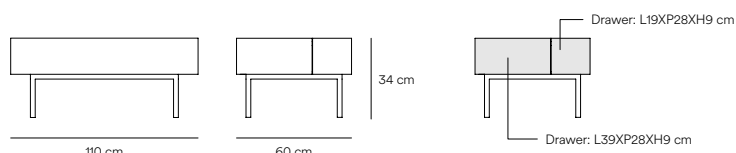

To obtain this integration in Arista collection, a frame was created to surround the upper perimeter of the furniture topped with an oak veneer finishing.

Designed by Cambres Design

Measures

Models