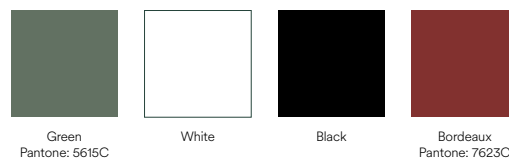

Laquered MDF body