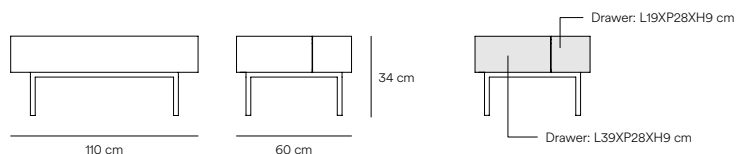

To obtain this integration in Arista collection, a frame was created to surround the upper perimeter of the furniture topped with an oak veneer finishing.

Designed by Cambres Design

Measures

Models